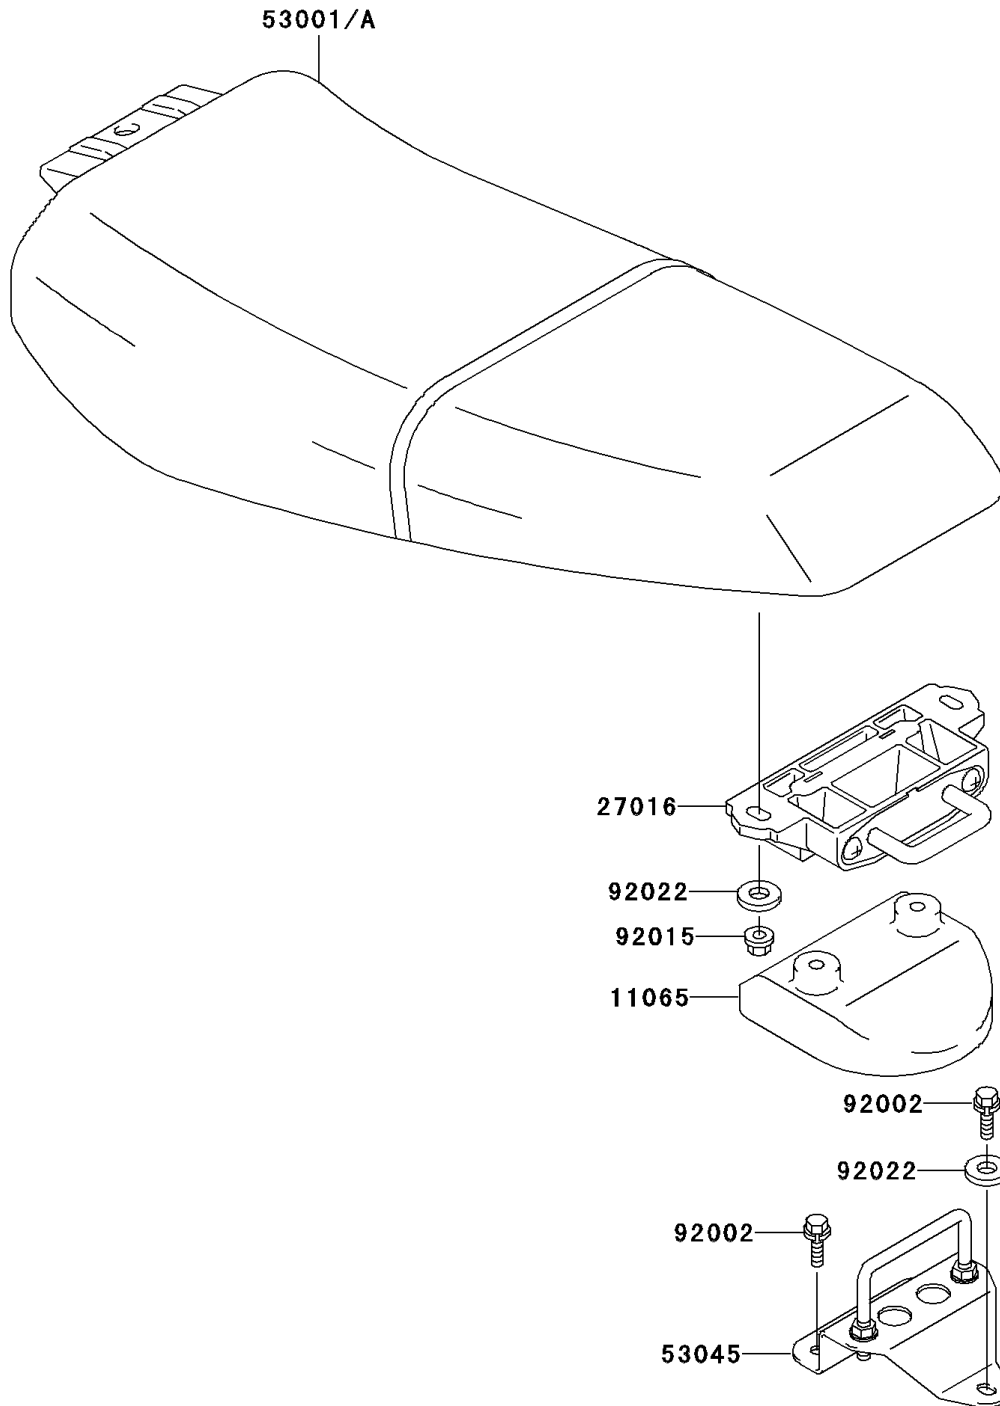

2002 1100 ZXi

PARTS DIAGRAM

Seat

F3146

2002 1100 ZXi

PARTS LIST

Seat

ITEM NAME

PART NUMBER

QUANTITY
