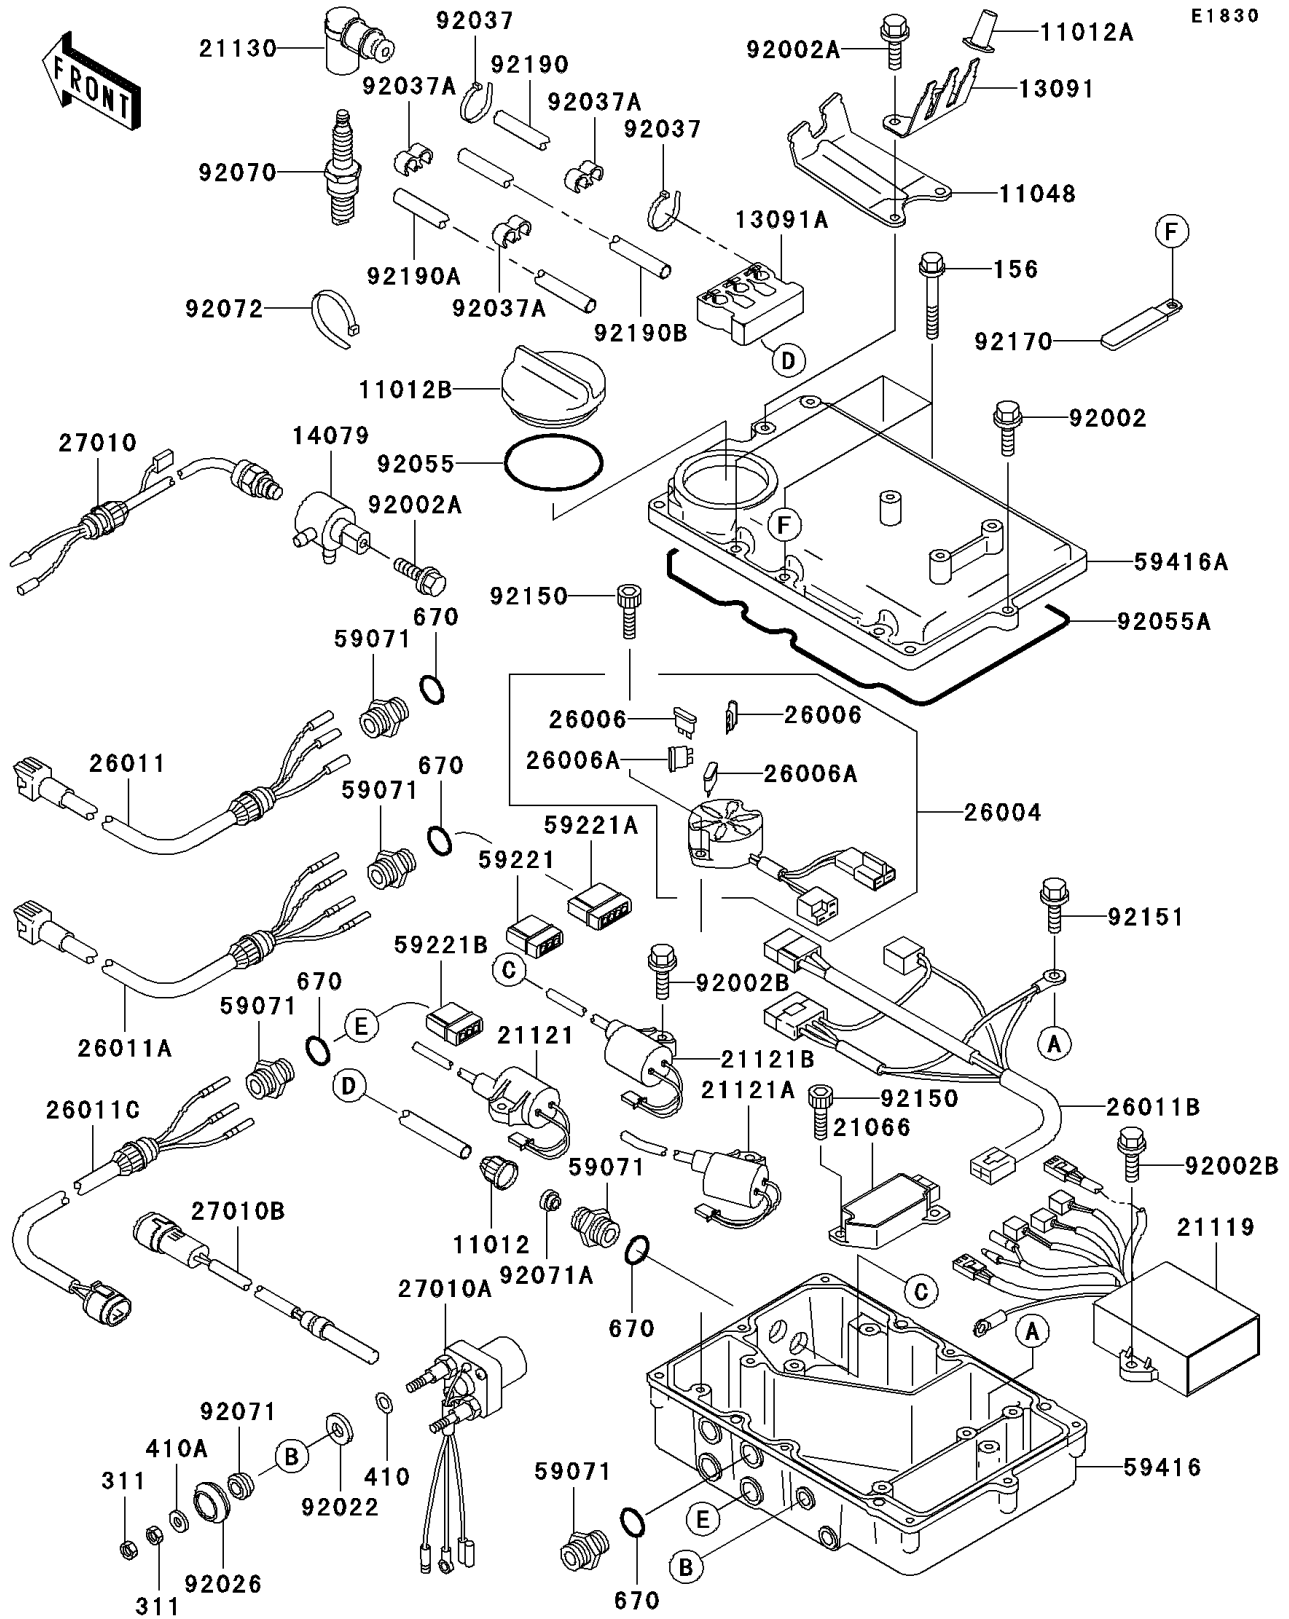

2002 1100 ZXi

PARTS DIAGRAM

Ignition System

2002 1100 ZXi

PARTS LIST

Ignition System

Kawasaki

Let the Good Times Roll®

ITEM NAME

PART NUMBER

QUANTITY
