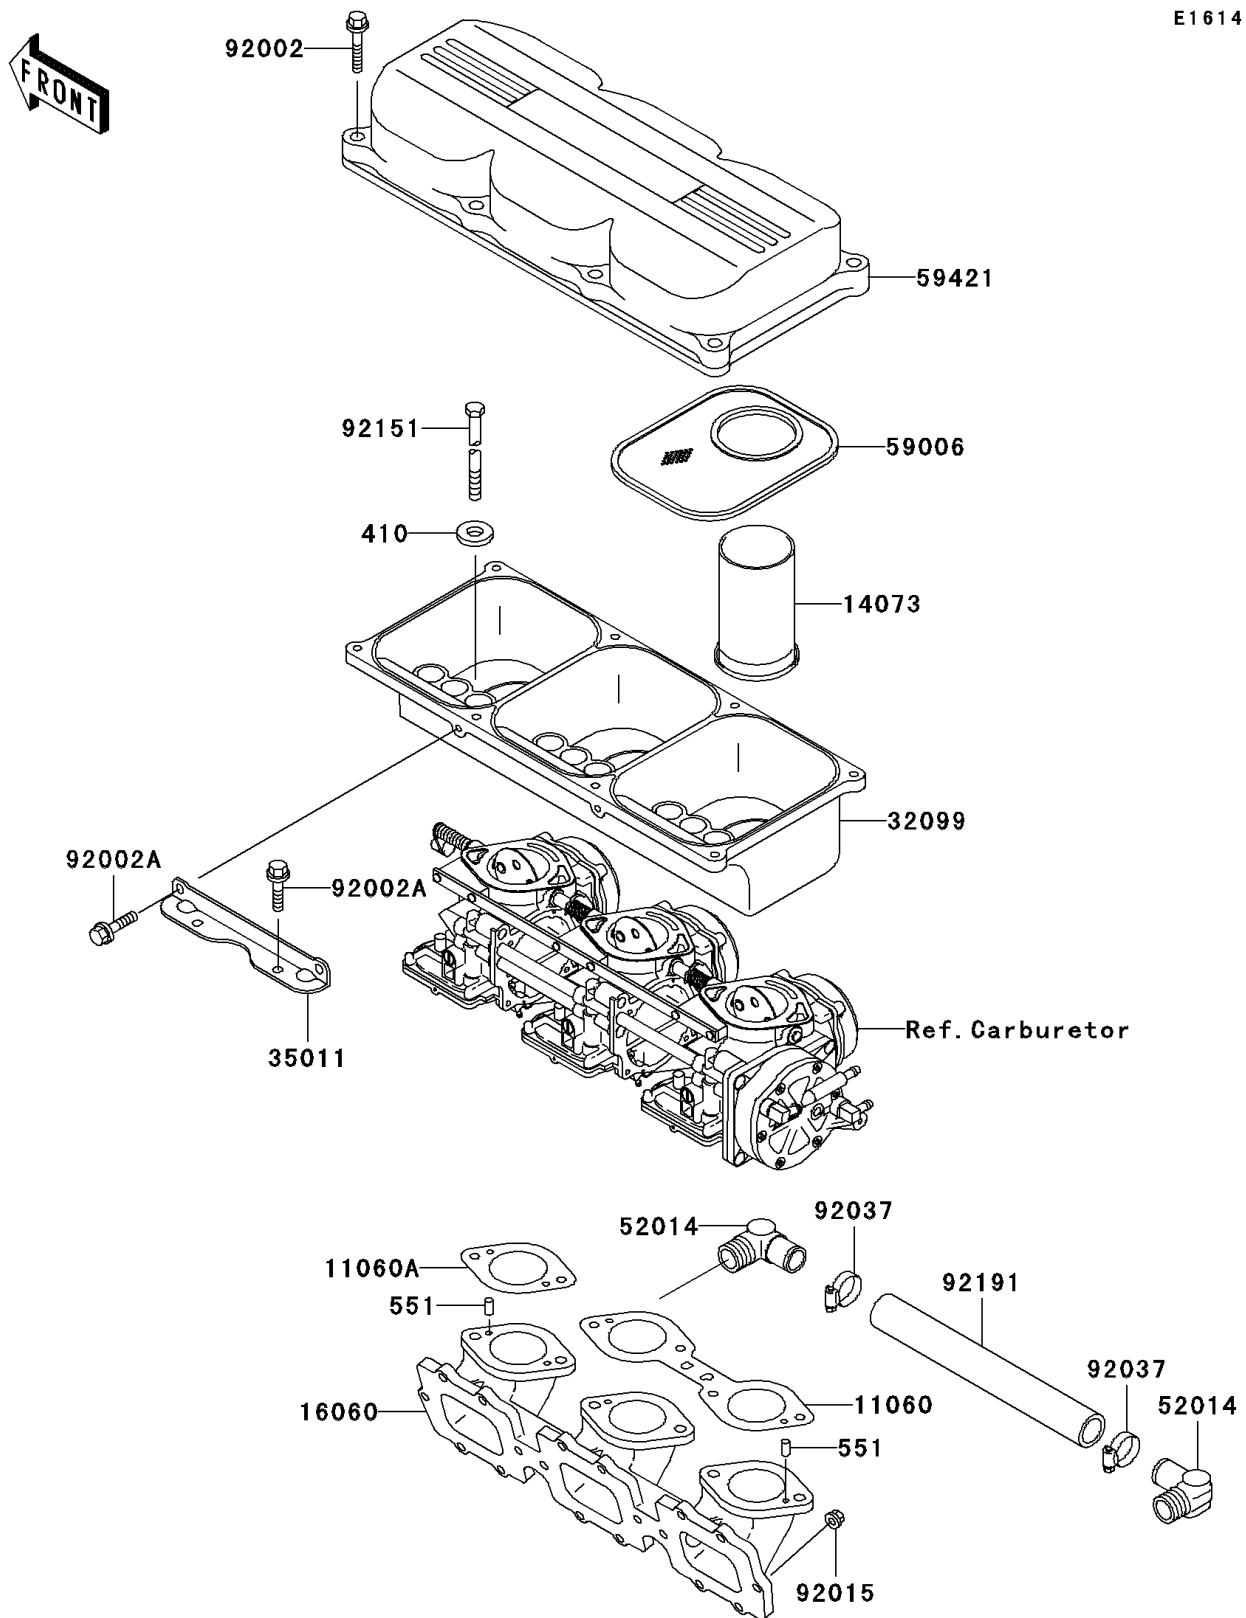

2002 1100 ZXi

PARTS DIAGRAM

Flame Arrester

Kawasaki

Let the Good Times Roll®

E1614

2002 1100 ZXi

PARTS LIST

Flame Arrester

Kawasaki

Let the Good Times Roll®

ITEM NAME

PART NUMBER

QUANTITY
