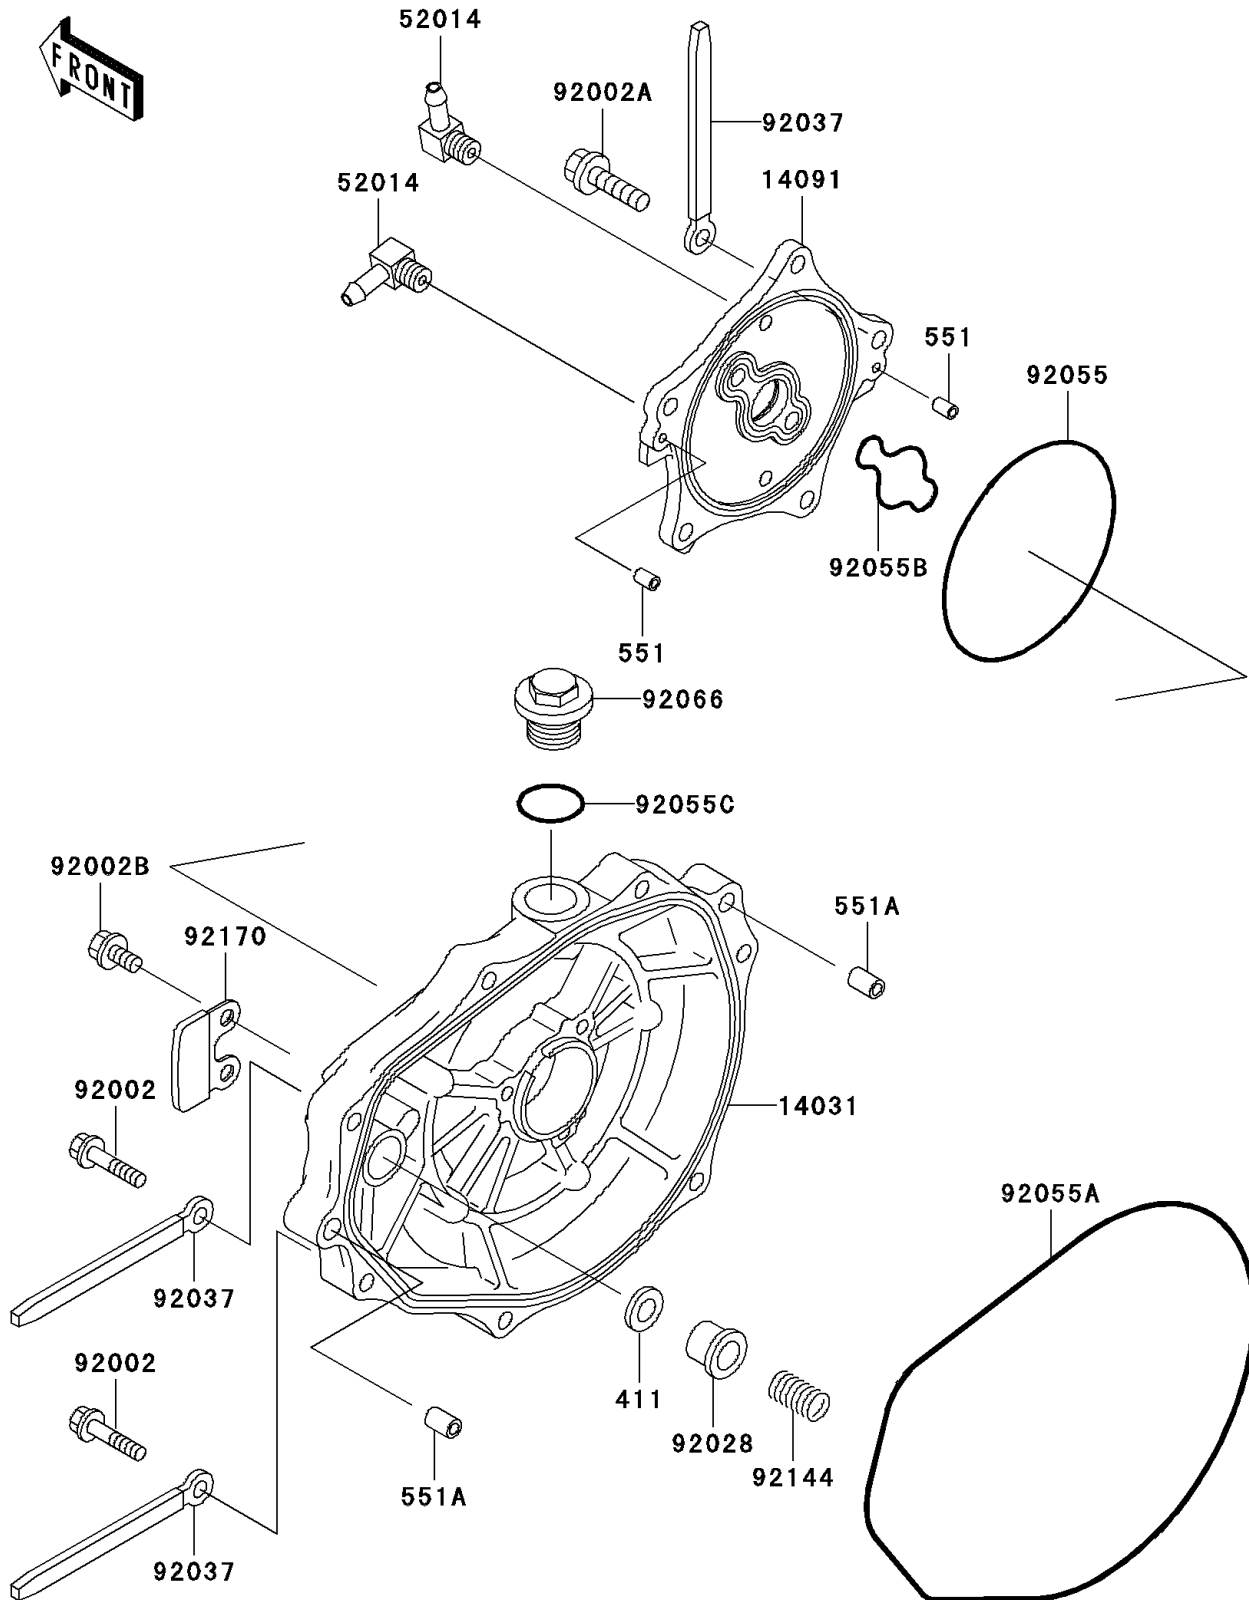

2002 1100 ZXi

PARTS DIAGRAM

Engine Cover(s)

E1431

2002 1100 ZXi

PARTS LIST

Engine Cover(s)

Kawasaki

Let the Good Times Roll®

ITEM NAME

PART NUMBER

QUANTITY
