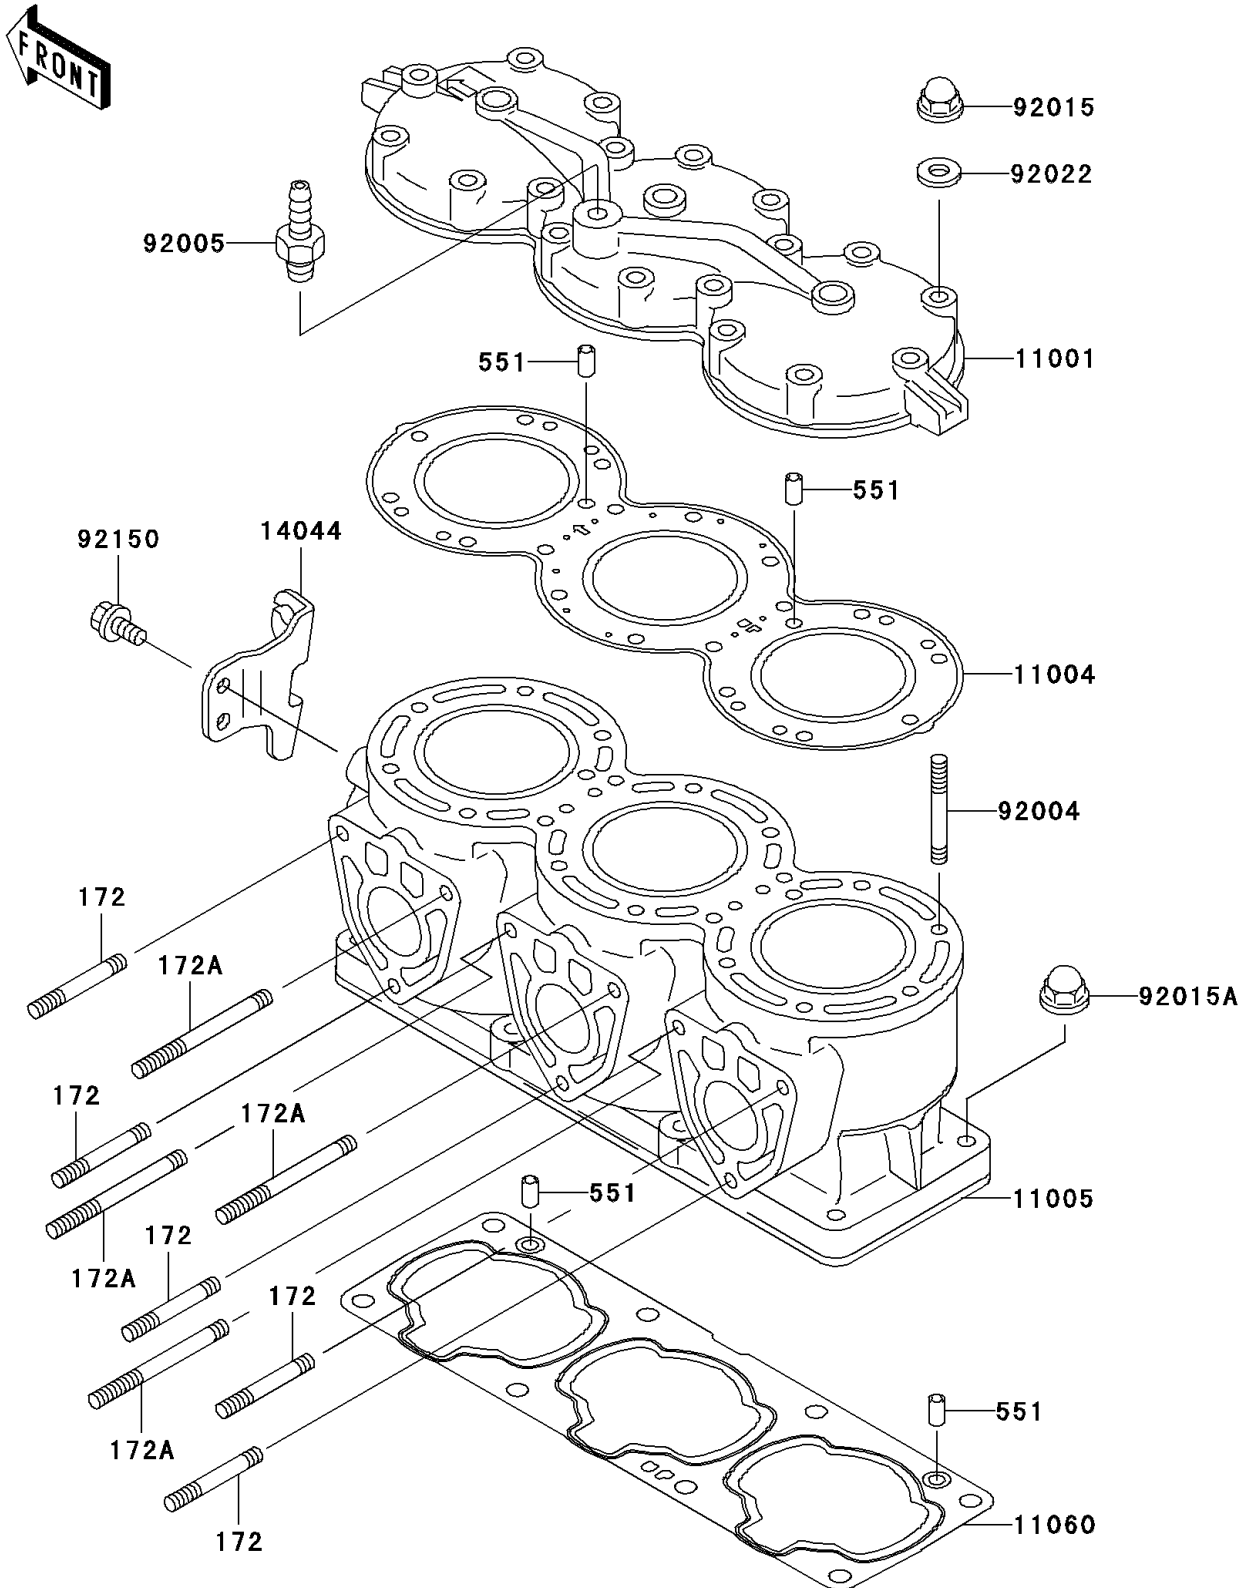

2002 1100 ZXi

PARTS DIAGRAM

Cylinder Head/Cylinder

E1110

2002 1100 ZXi

PARTS LIST

Cylinder Head/Cylinder

Kawasaki

Let the Good Times Roll®

ITEM NAME

PART NUMBER

QUANTITY
