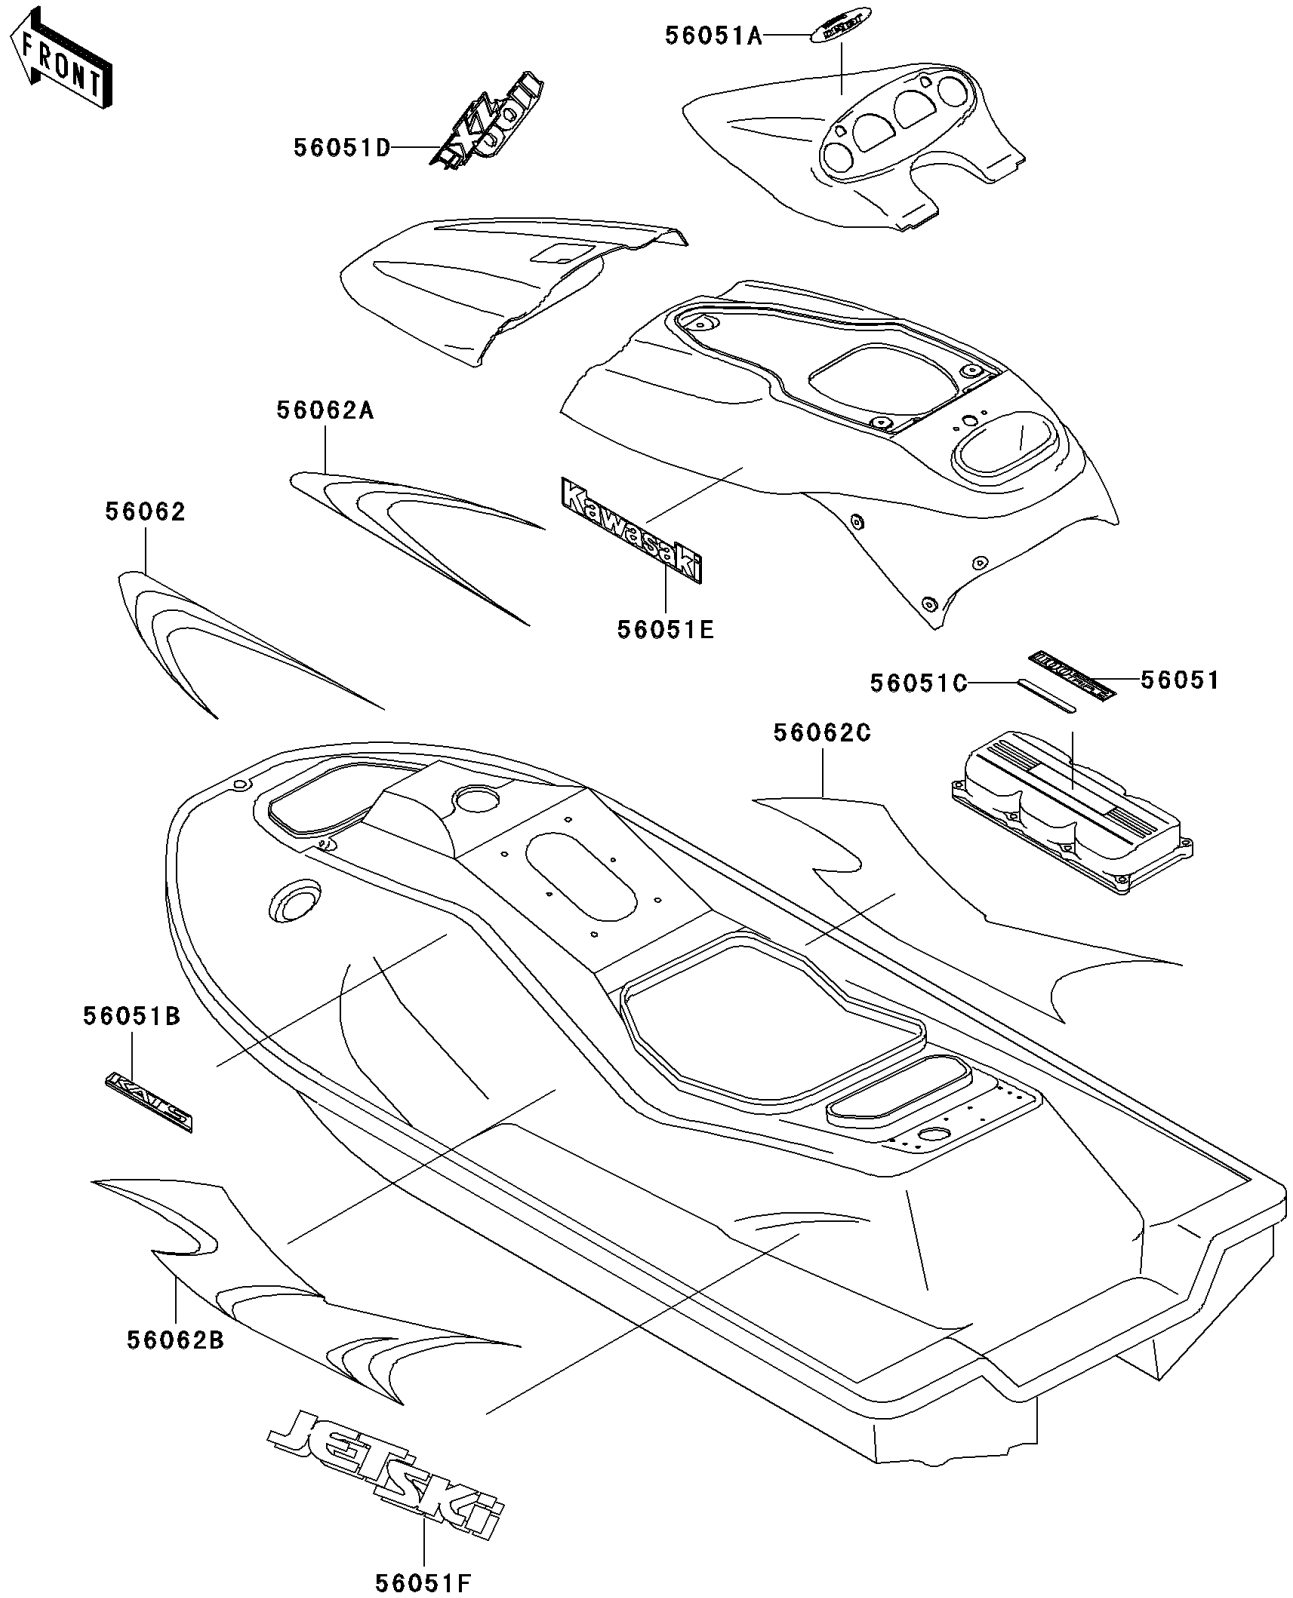

1999 1100 ZXi

PARTS DIAGRAM

Decals(JH1100-A4)

F3880C

1999 1100 ZXi

PARTS LIST

Decals(JH1100-A4)

ITEM NAME

PART NUMBER

QUANTITY
