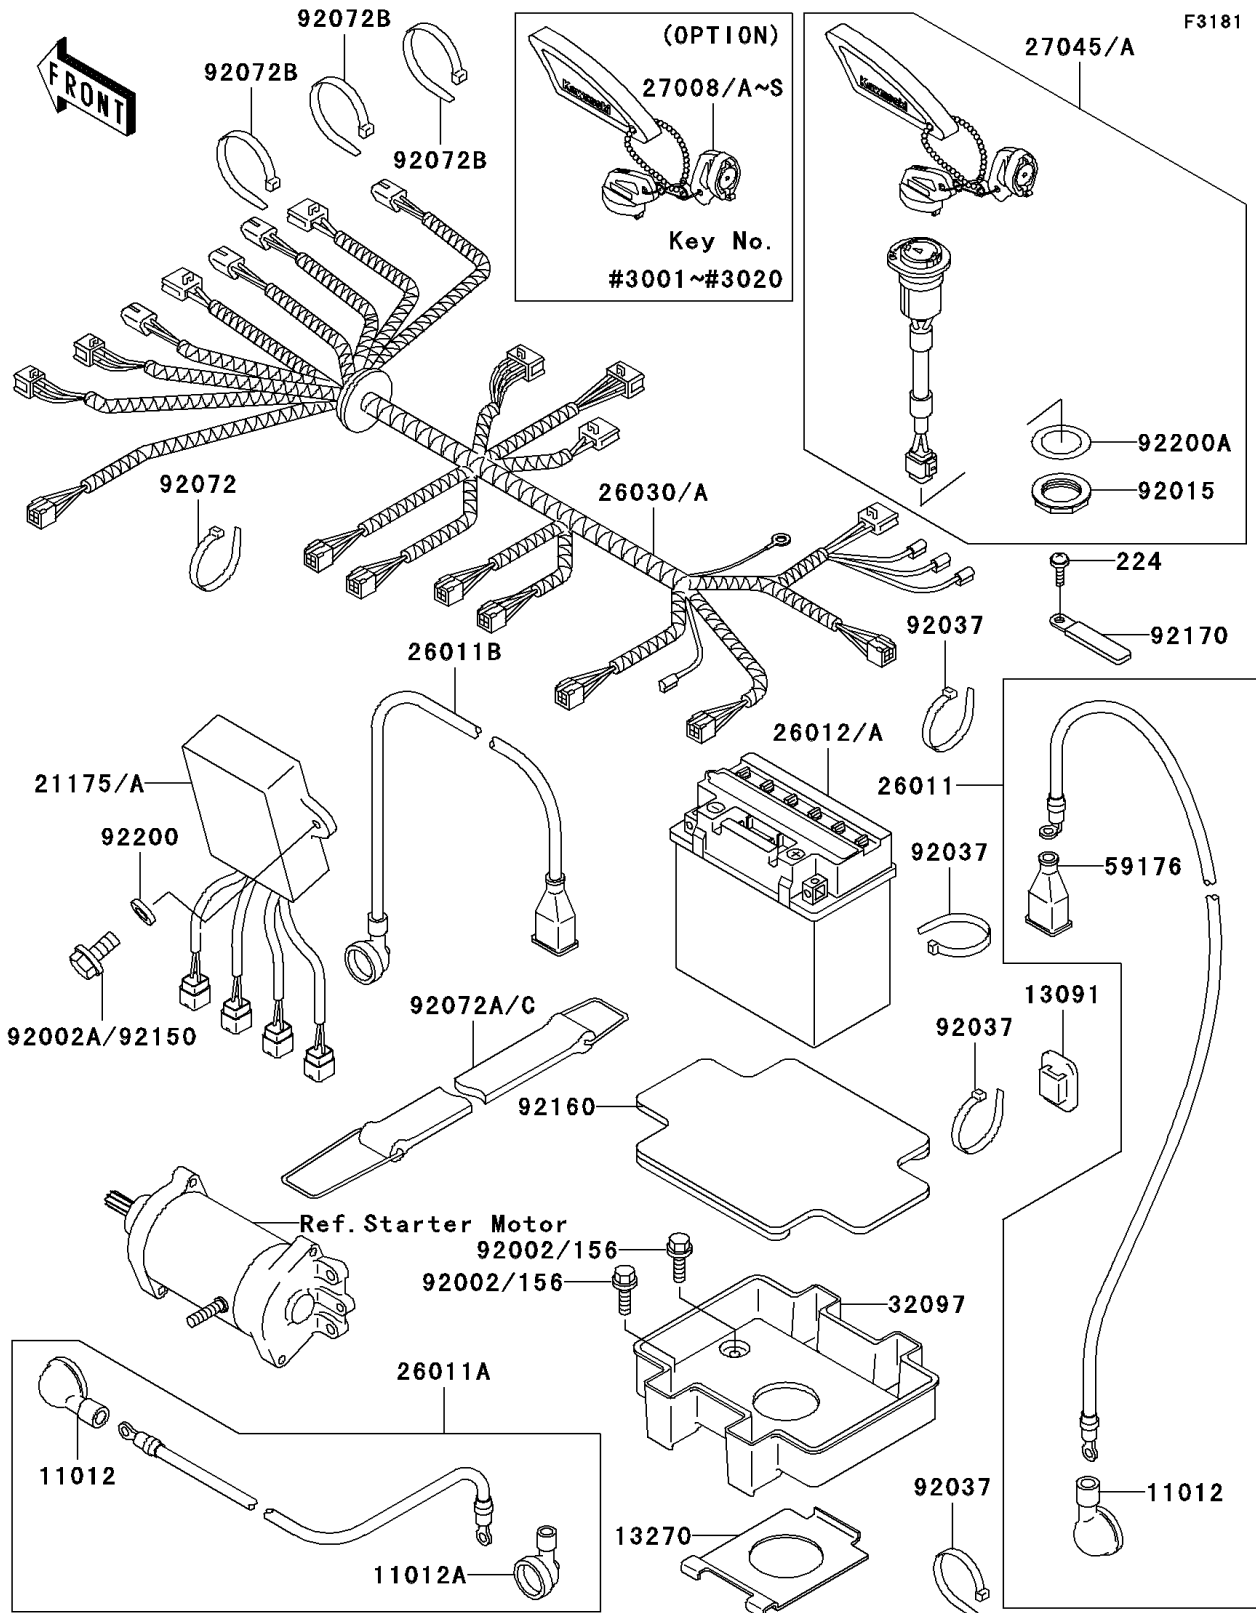

1996 1100 ZXi

PARTS DIAGRAM

Electrical Equipment

1996 1100 ZXi

PARTS LIST

Electrical Equipment

ITEM NAME

PART NUMBER

QUANTITY
