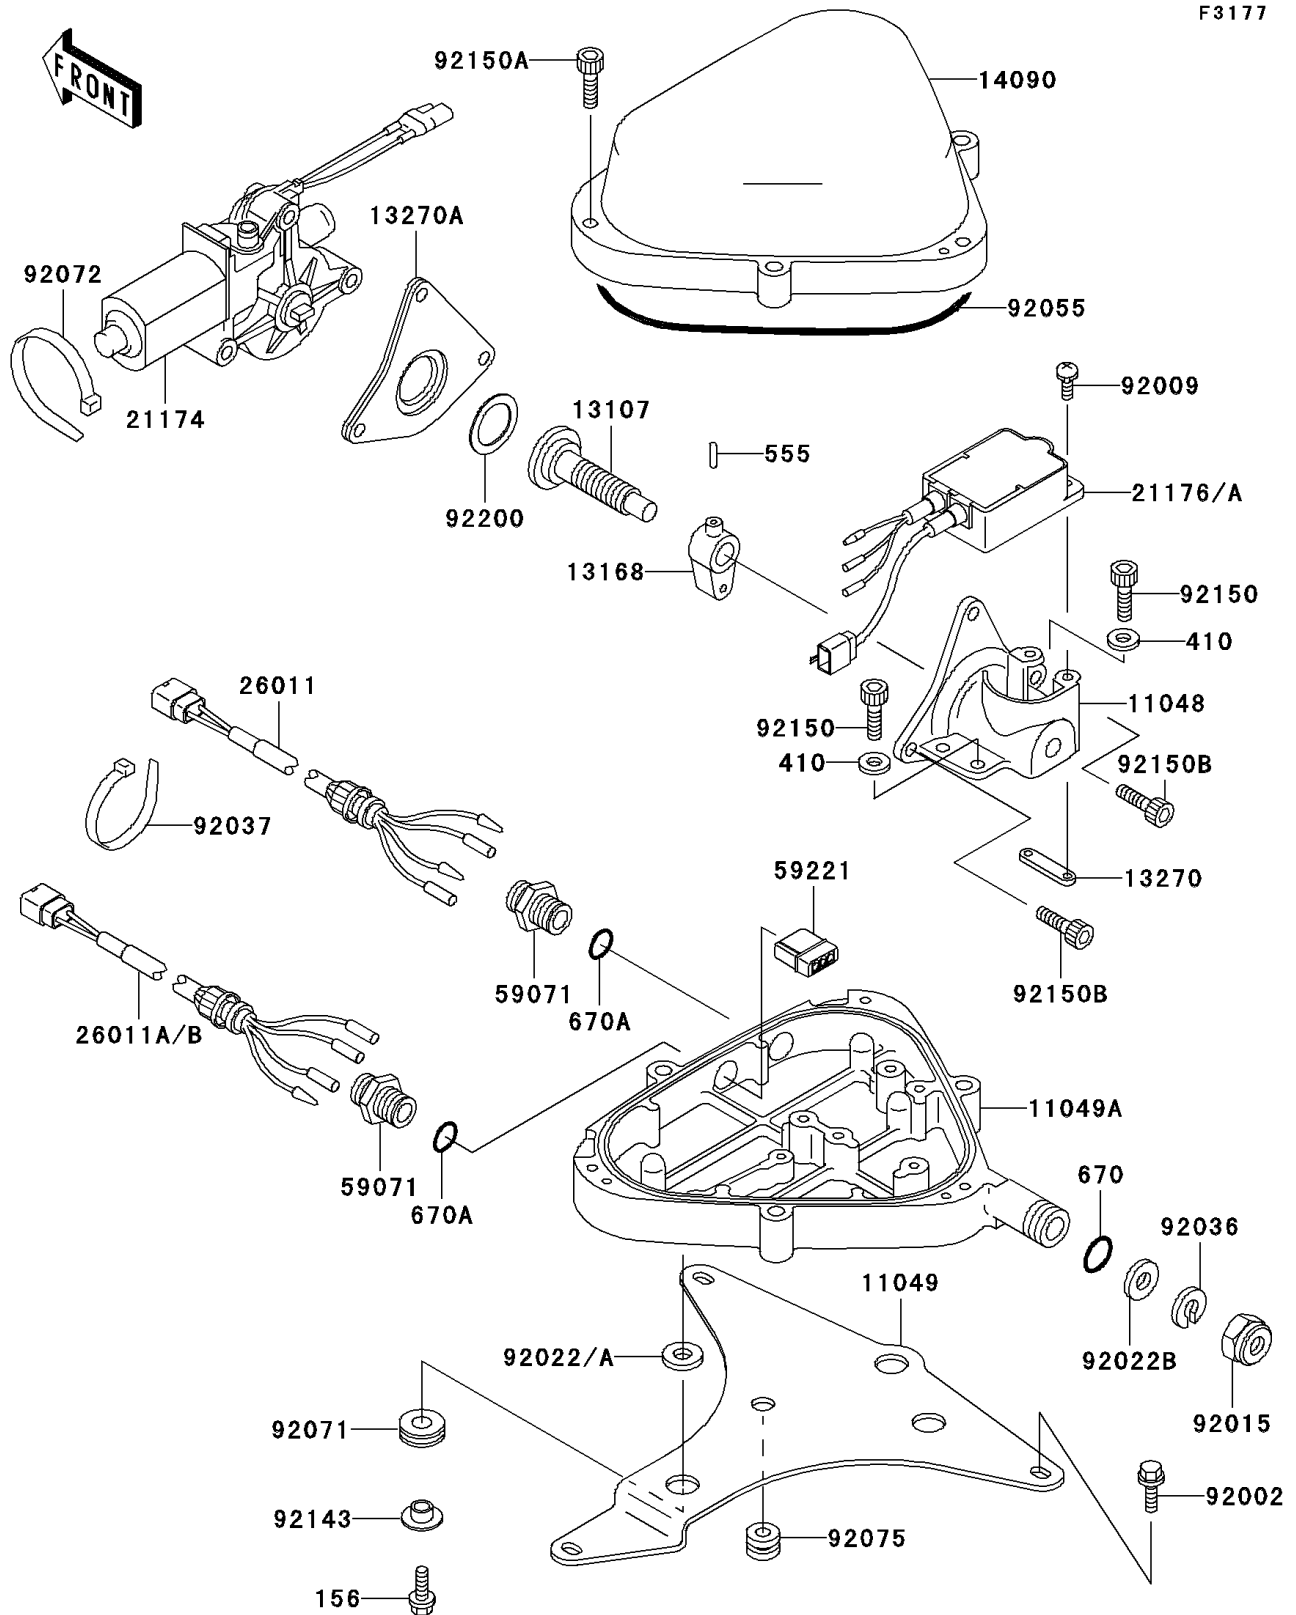

1999 1100 ZXi

PARTS DIAGRAM

Control

F3177

1999 1100 ZXi

PARTS LIST

Control

ITEM NAME

PART NUMBER

QUANTITY
