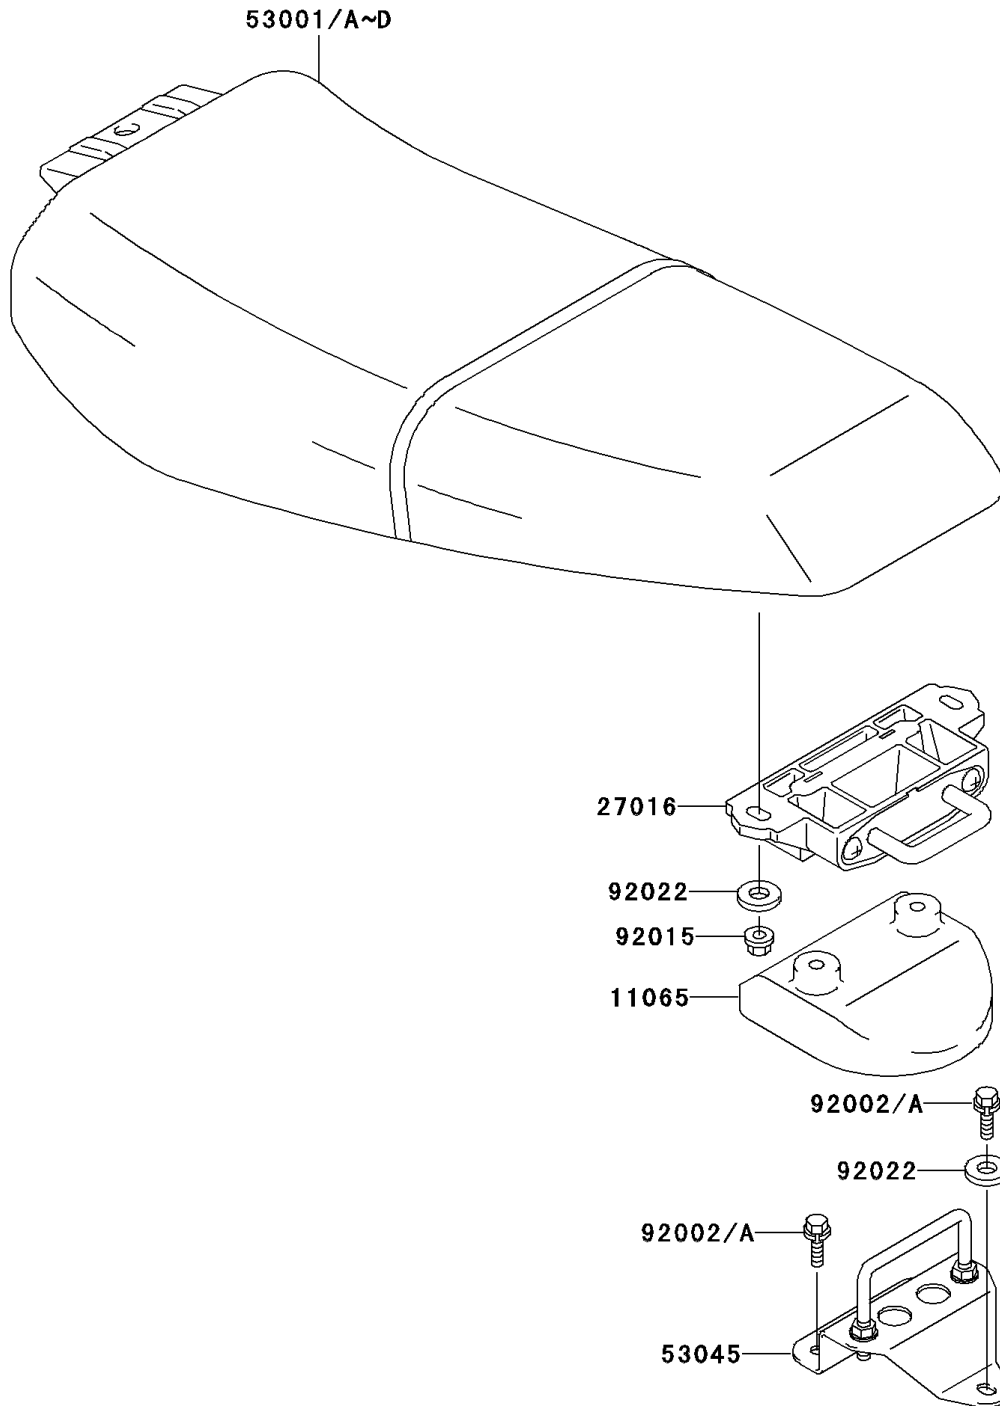

1999 1100 ZXi

PARTS DIAGRAM

Seat

F3146

1999 1100 ZXi

PARTS LIST

Seat

ITEM NAME

PART NUMBER

QUANTITY
