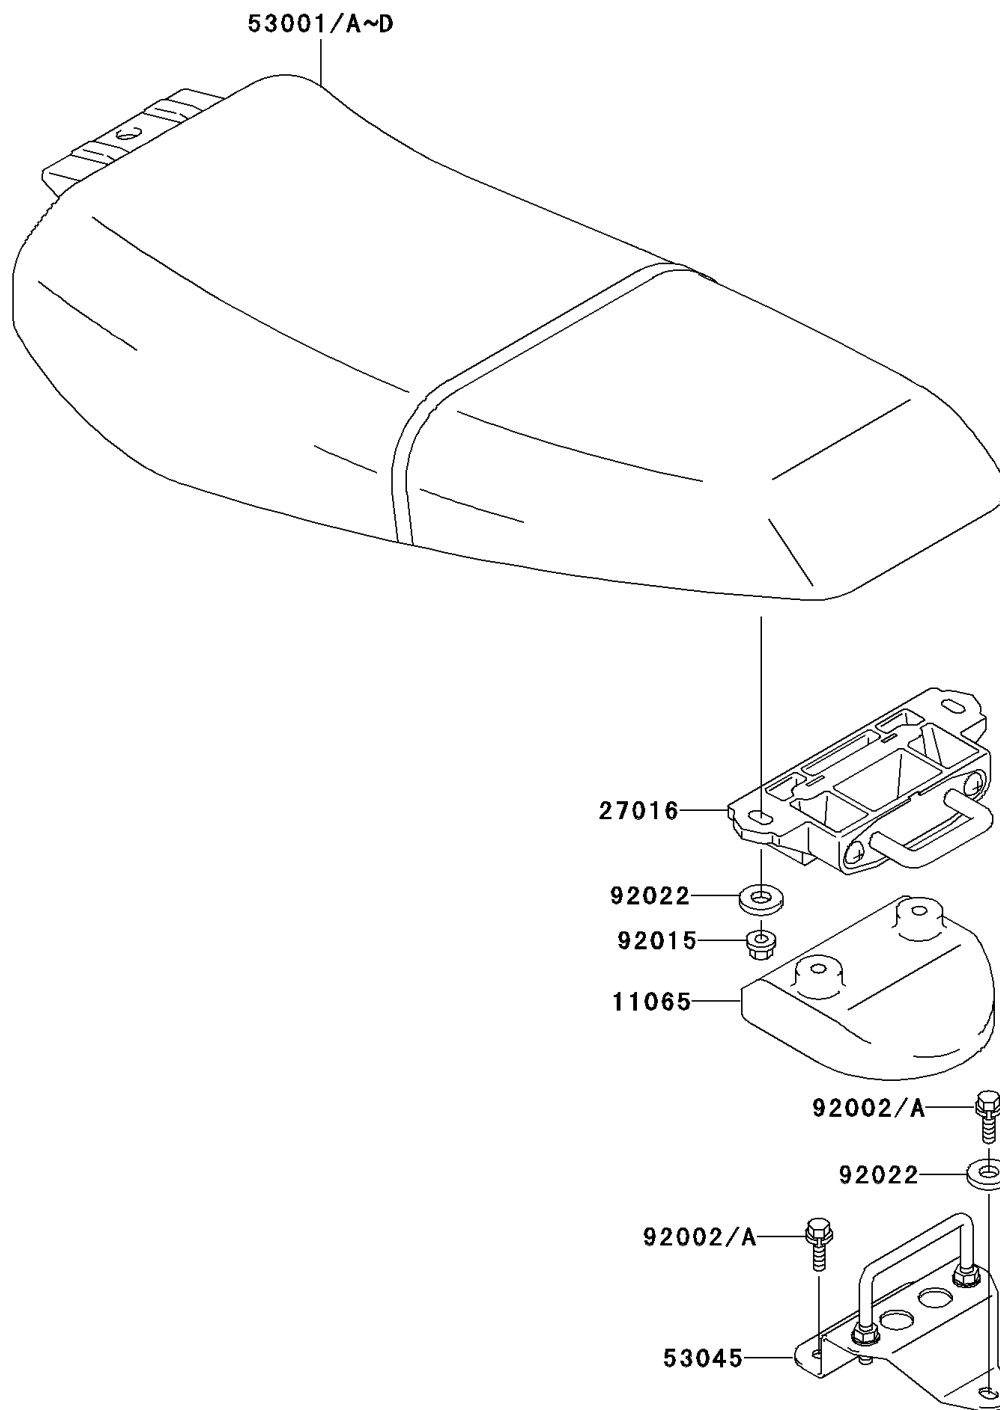

2000 1100 ZXi

PARTS DIAGRAM

Seat

Kawasaki

Let the Good Times Roll®

F3146

2000 1100 ZXi

PARTS LIST

Seat

ITEM NAME

PART NUMBER

QUANTITY
