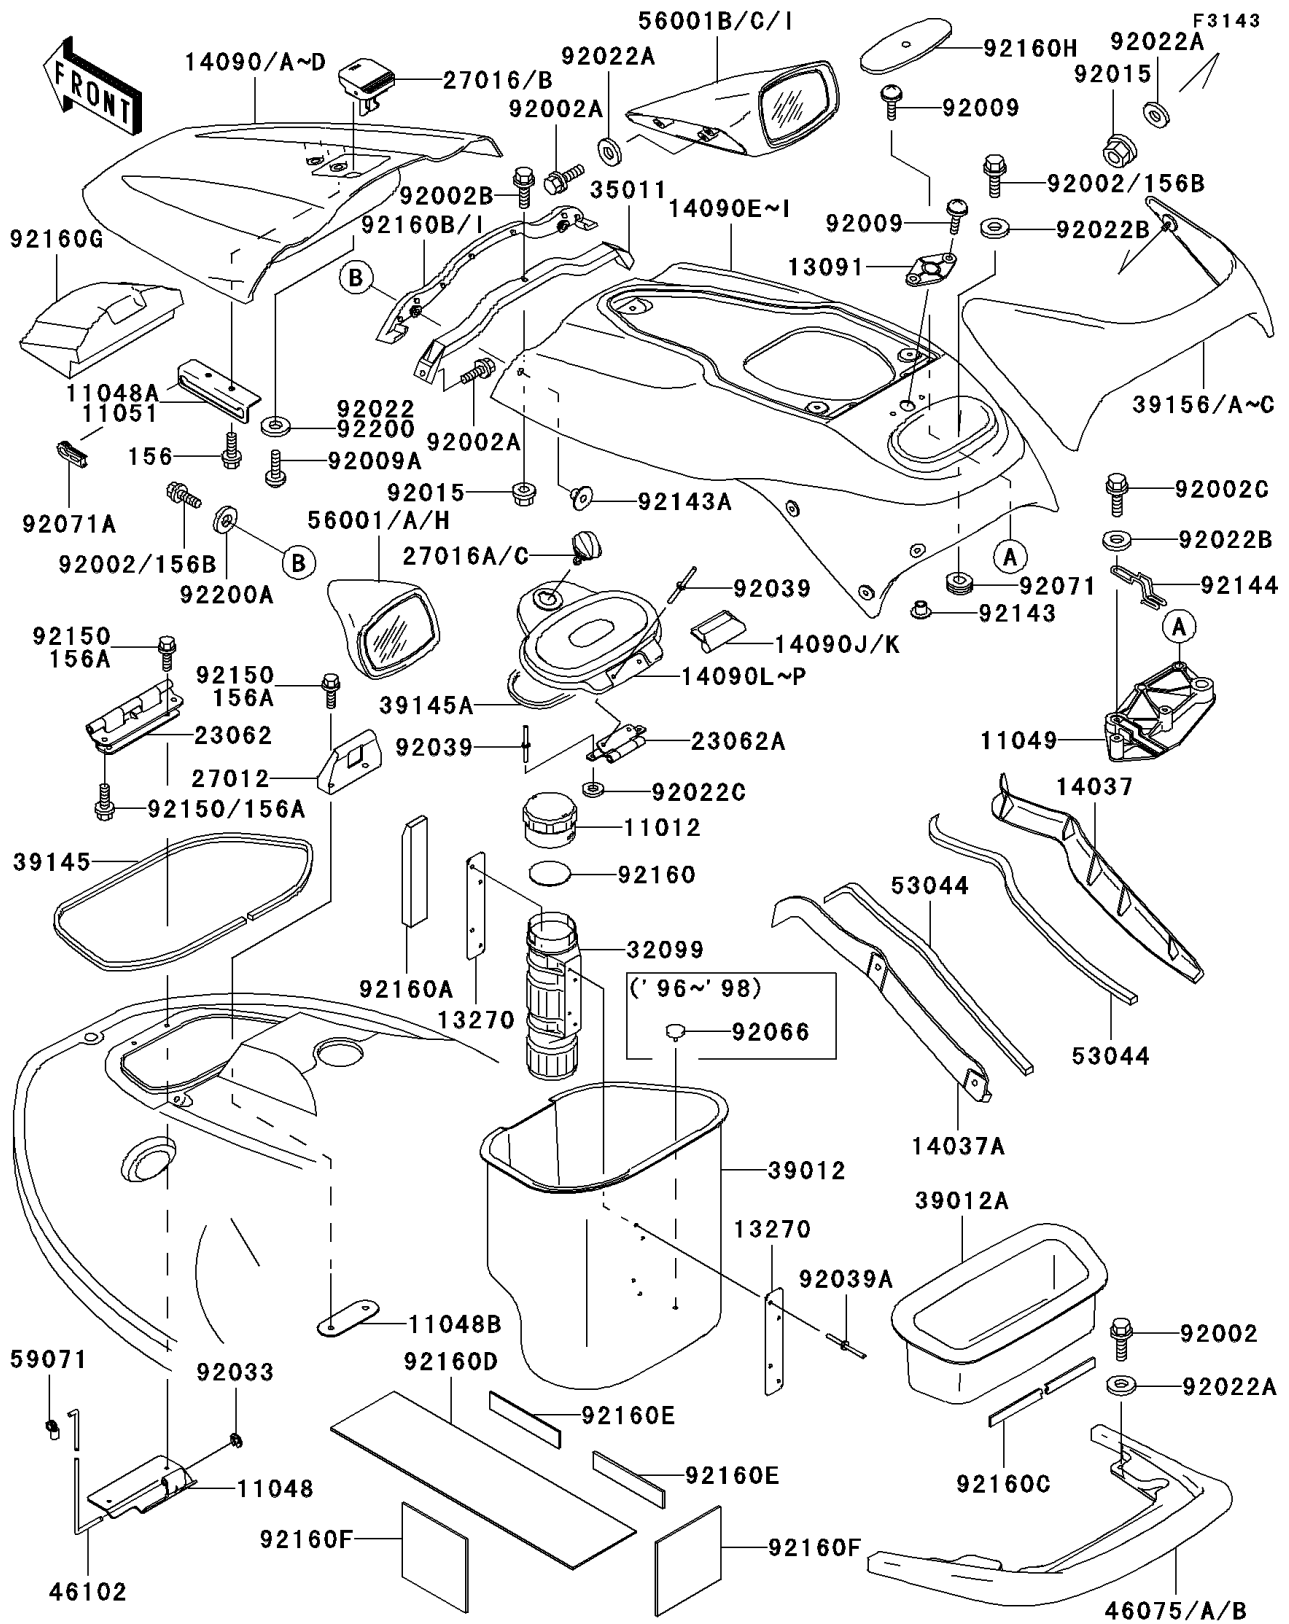

2000 1100 ZXi

PARTS DIAGRAM

Hull Fittings

2000 1100 ZXi

PARTS LIST

Hull Fittings

ITEM NAME

PART NUMBER

QUANTITY
