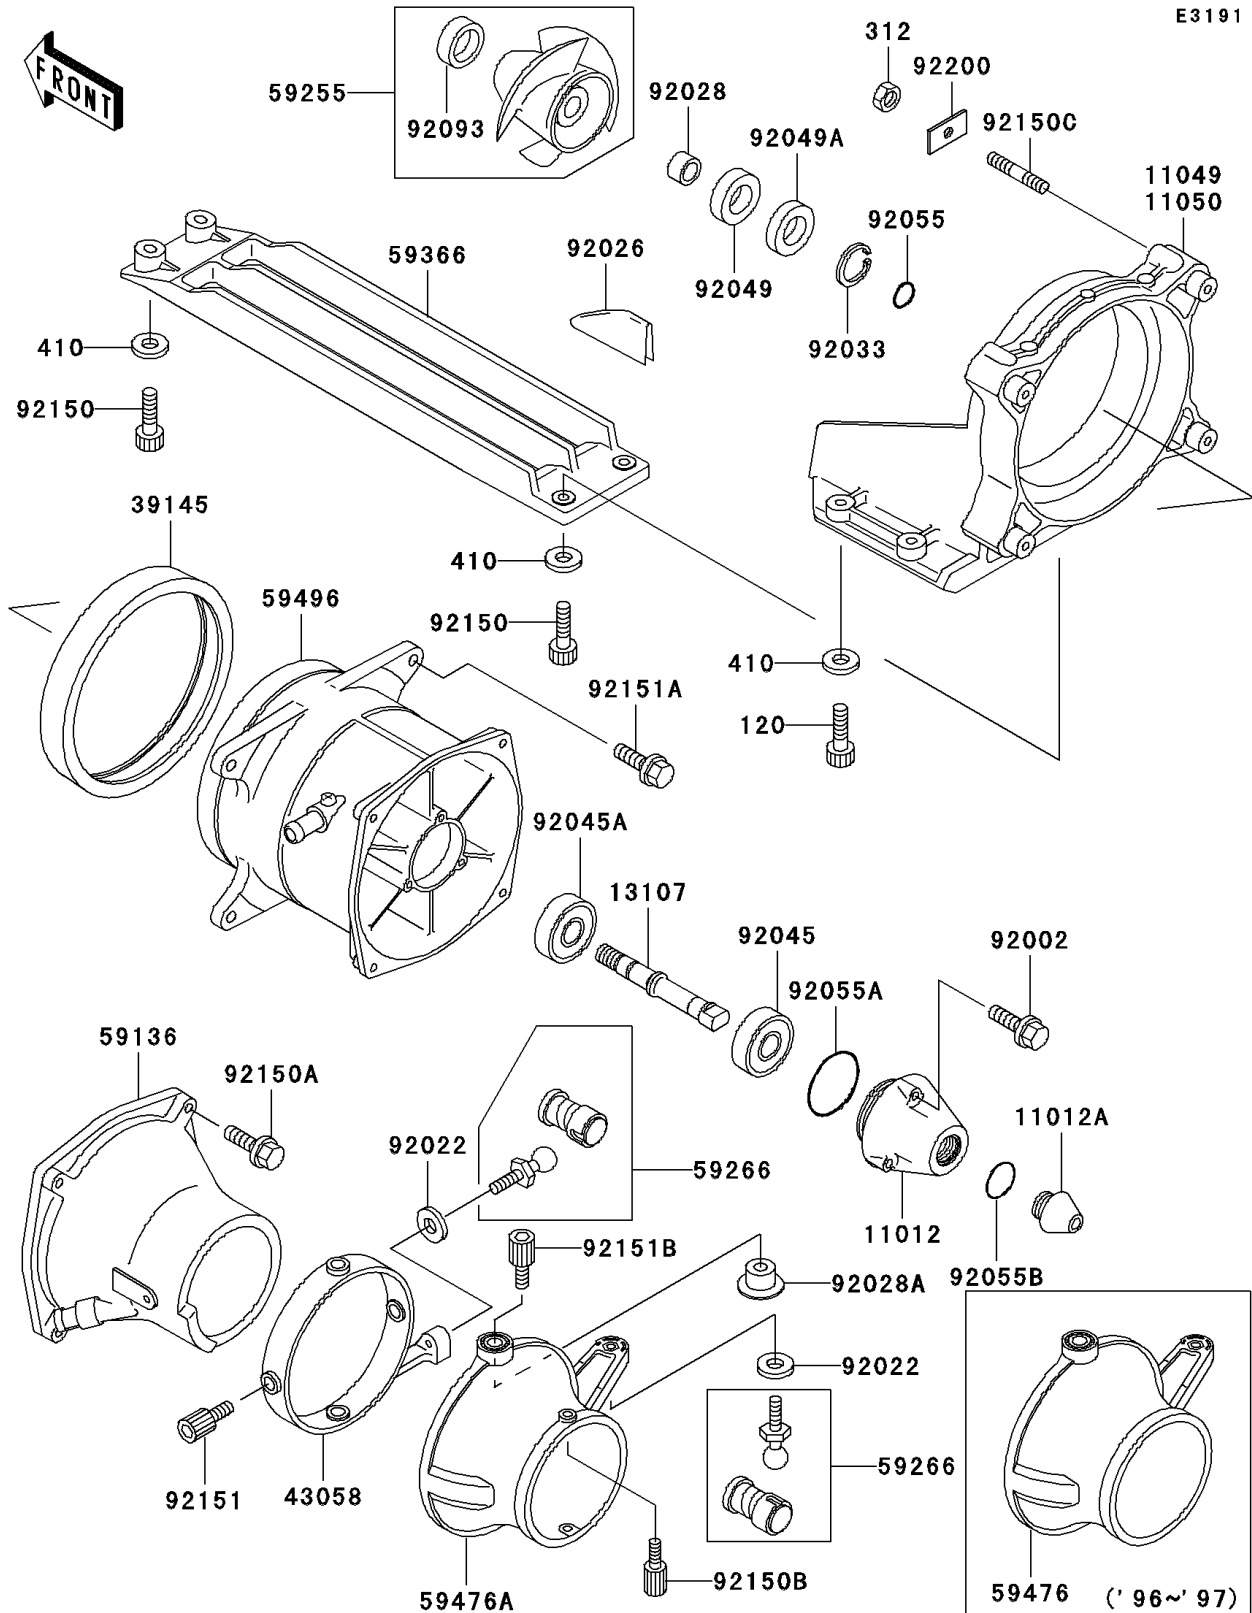

2000 1100 ZXi

PARTS DIAGRAM

Jet Pump

2000 1100 ZXi

PARTS LIST

Jet Pump

ITEM NAME

PART NUMBER

QUANTITY
