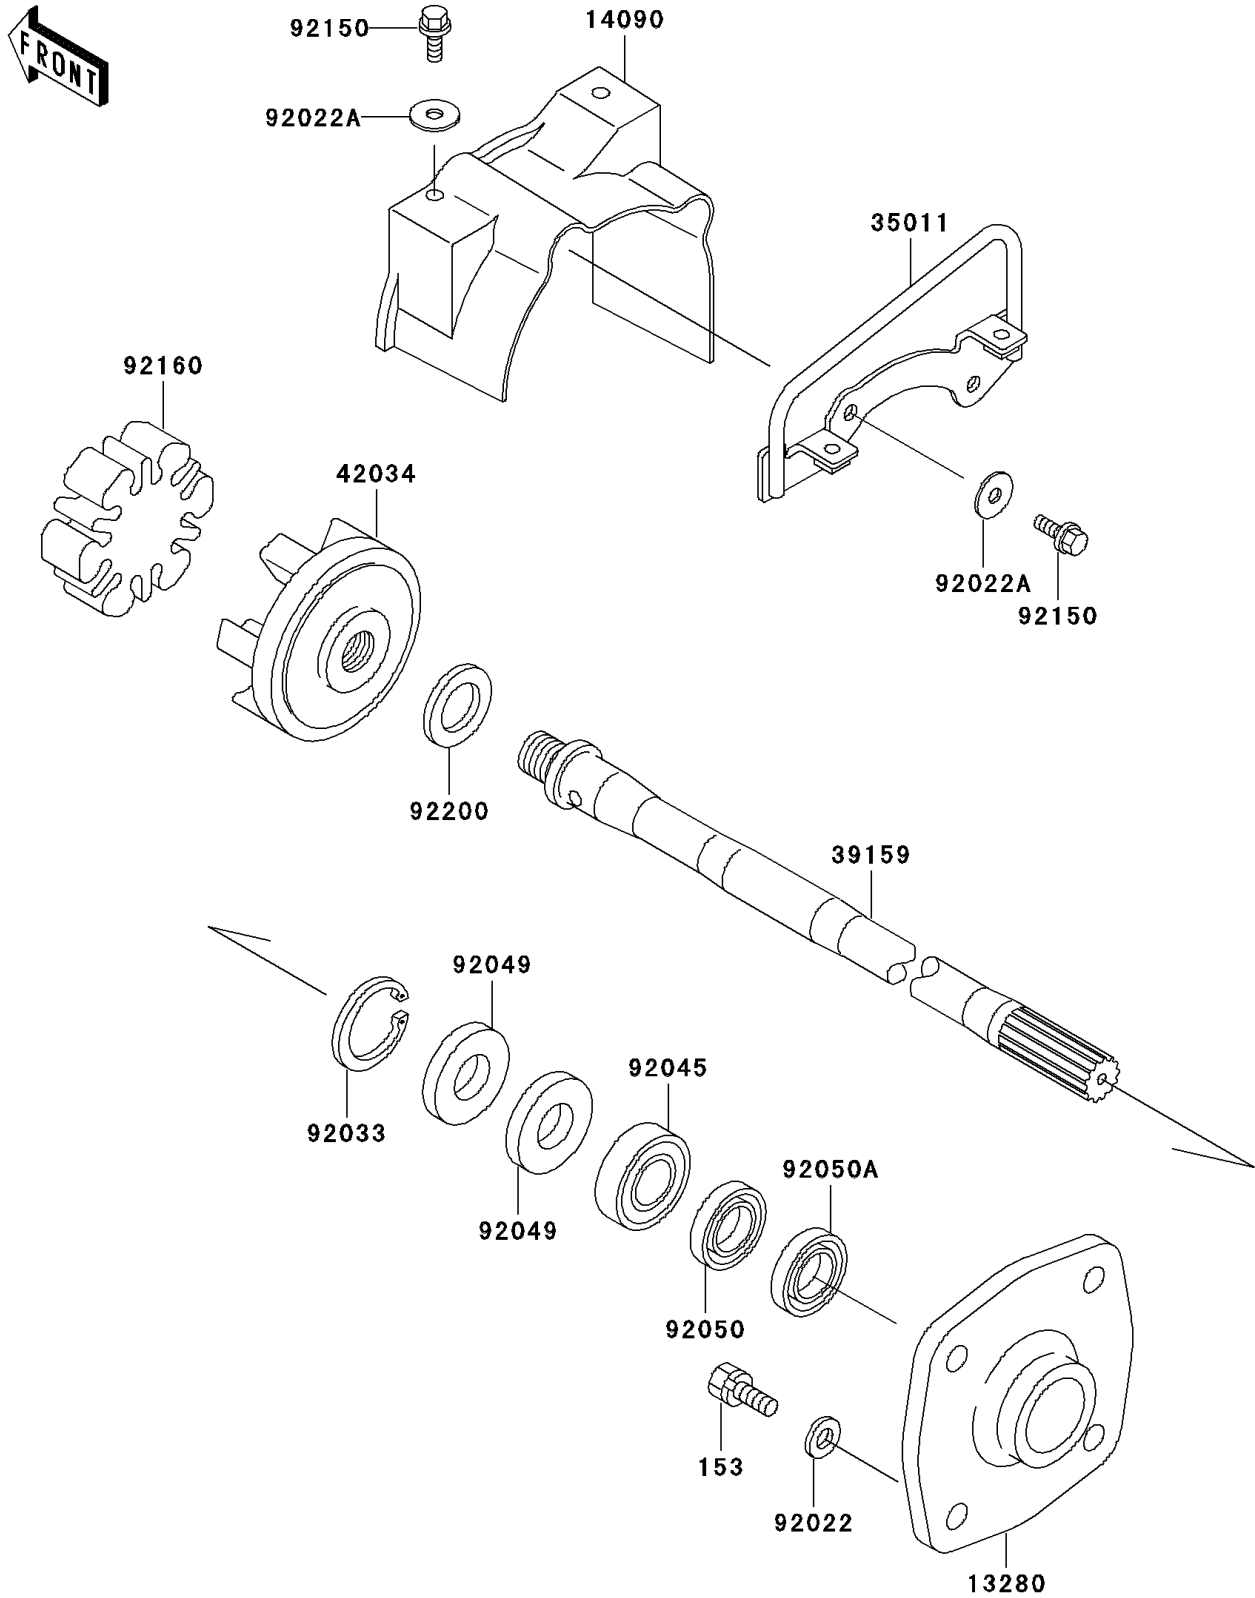

2000 1100 ZXi

PARTS DIAGRAM

Drive Shaft

E3134

2000 1100 ZXi

PARTS LIST

Drive Shaft

Kawasaki

Let the Good Times Roll®

ITEM NAME

PART NUMBER

QUANTITY
