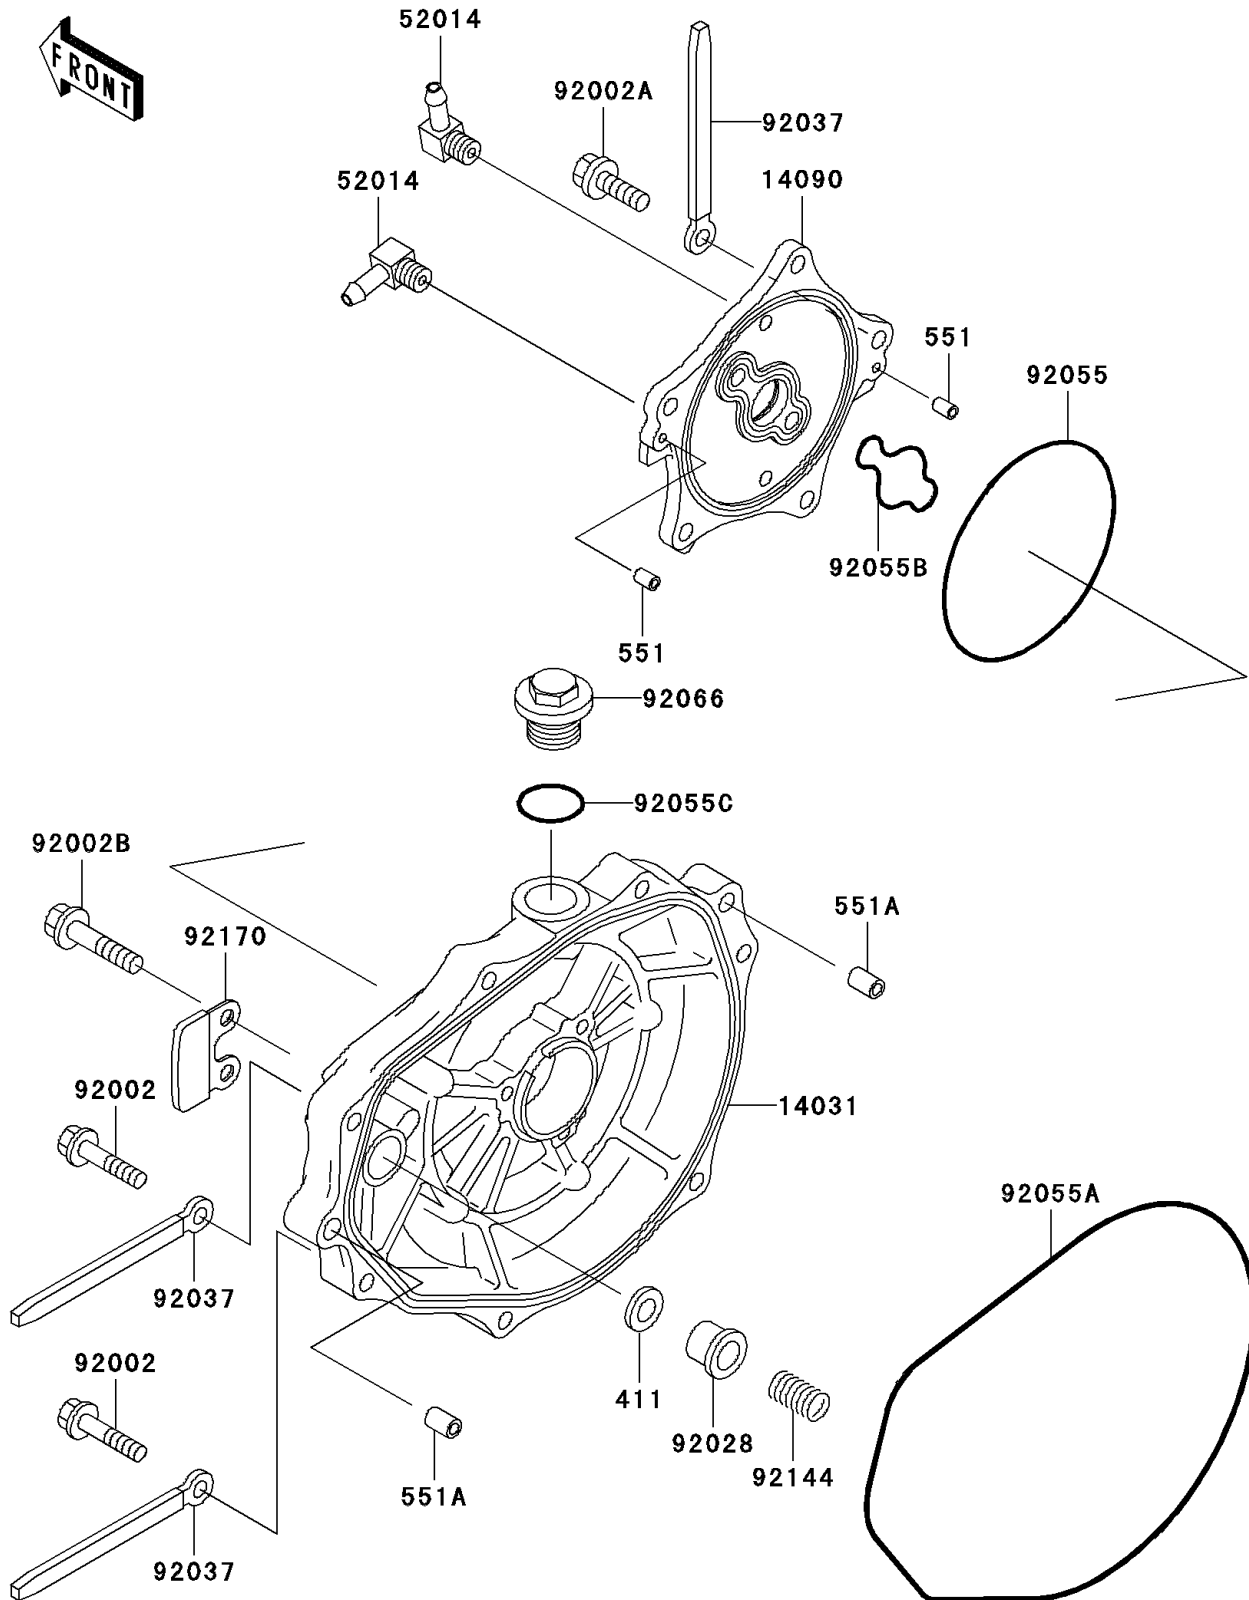

1999 1100 ZXi

PARTS DIAGRAM

Engine Cover(s)

E1431

1999 1100 ZXi

PARTS LIST

Engine Cover(s)

ITEM NAME

PART NUMBER

QUANTITY
