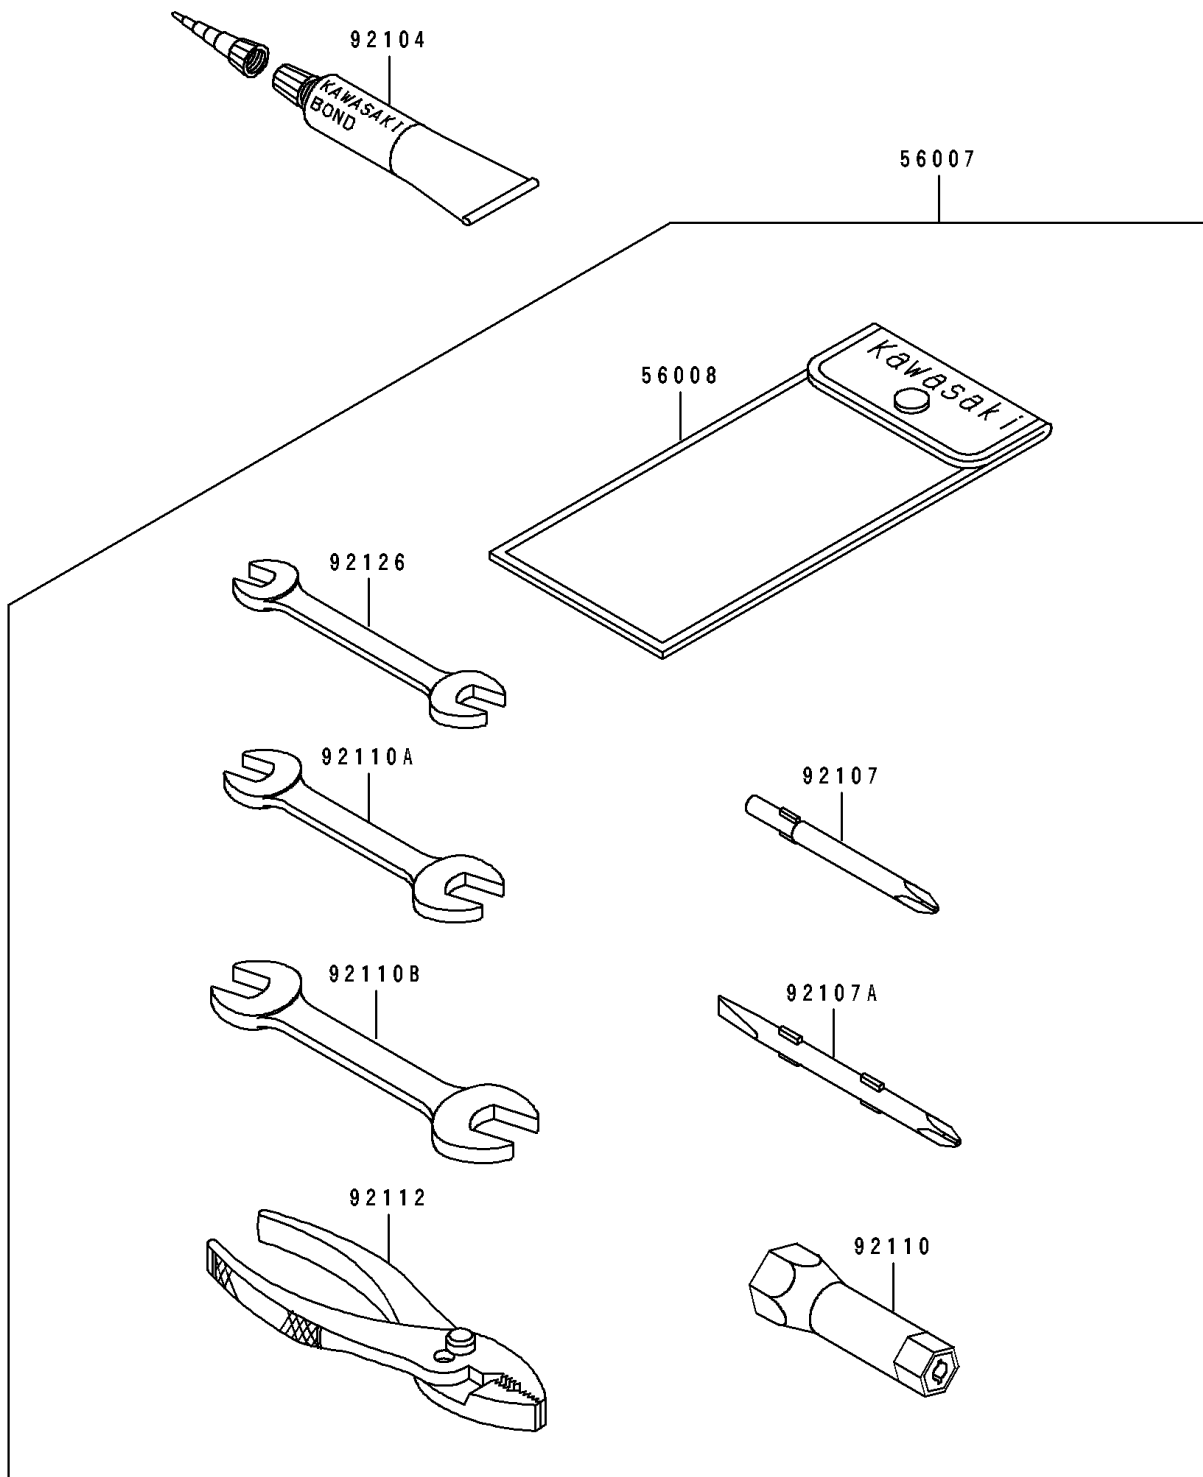

1996 TS

PARTS DIAGRAM

Owner's Tools

F 3182

1996 TS

PARTS LIST

Owner's Tools

Kawasaki

Let the Good Times Roll®

ITEM NAME

PART NUMBER

QUANTITY
