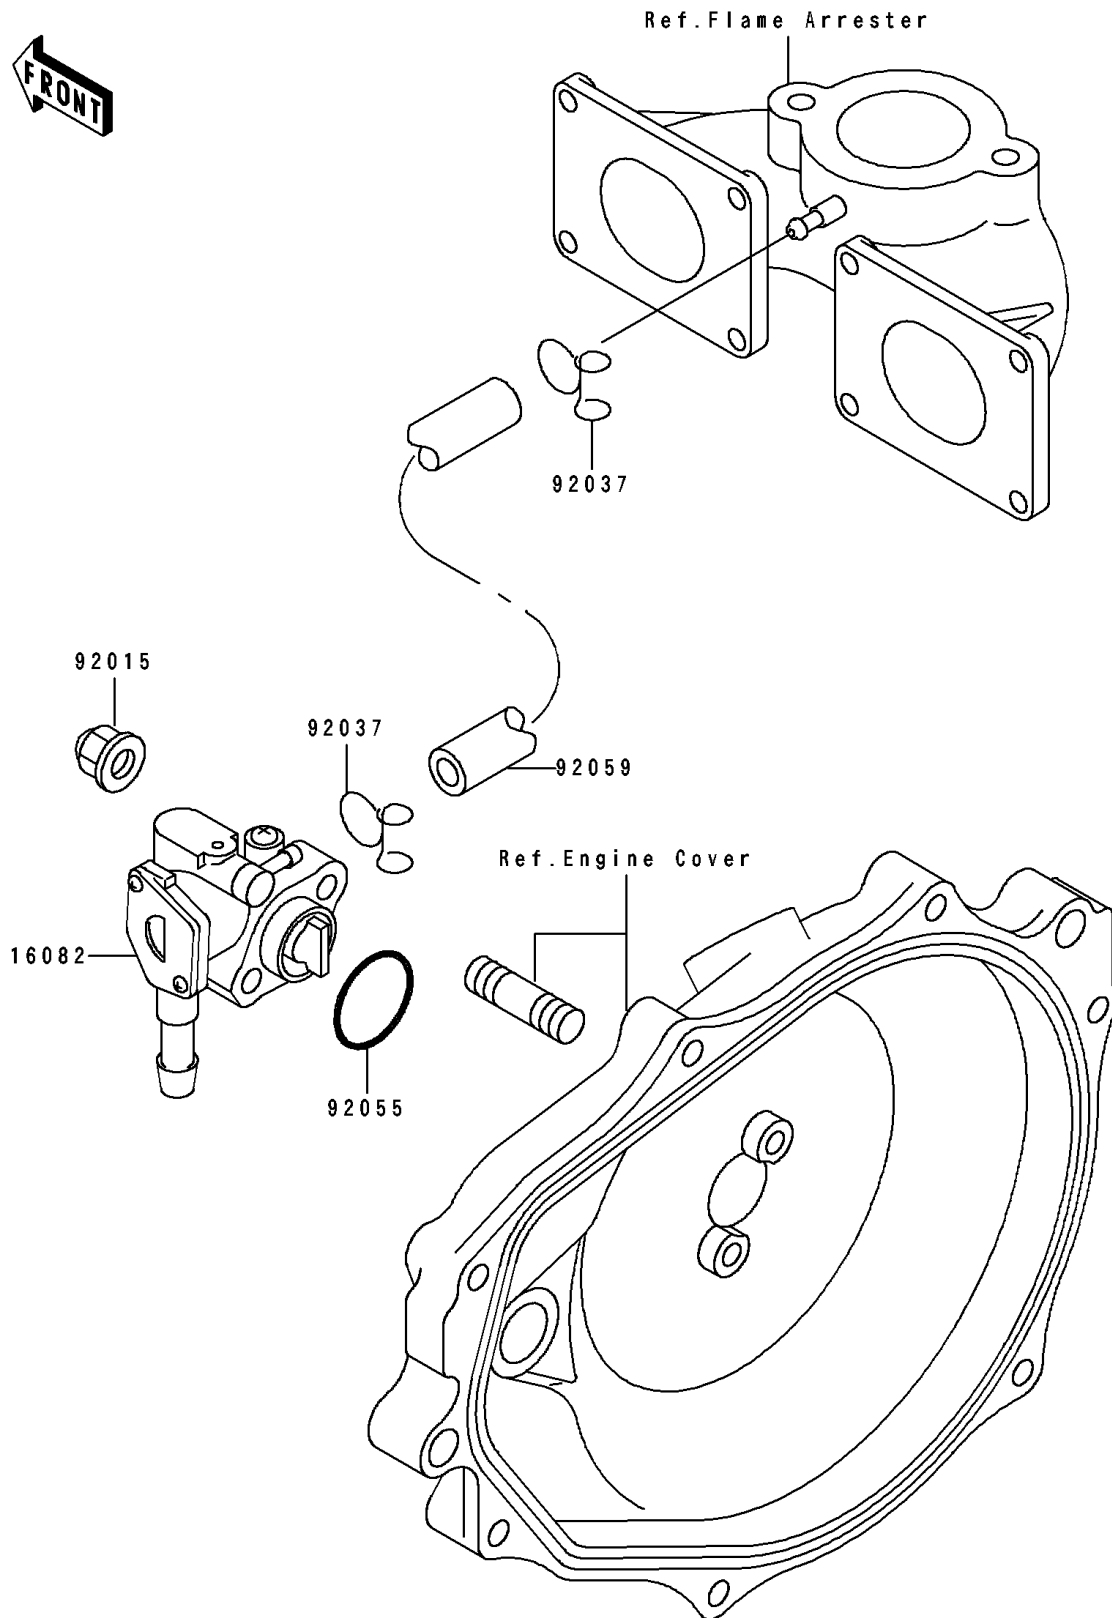

1996 TS

PARTS DIAGRAM

Oil Pump

Ref. Flame Arrester

E1710

1996 TS

PARTS LIST

Oil Pump

ITEM NAME

PART NUMBER

QUANTITY
