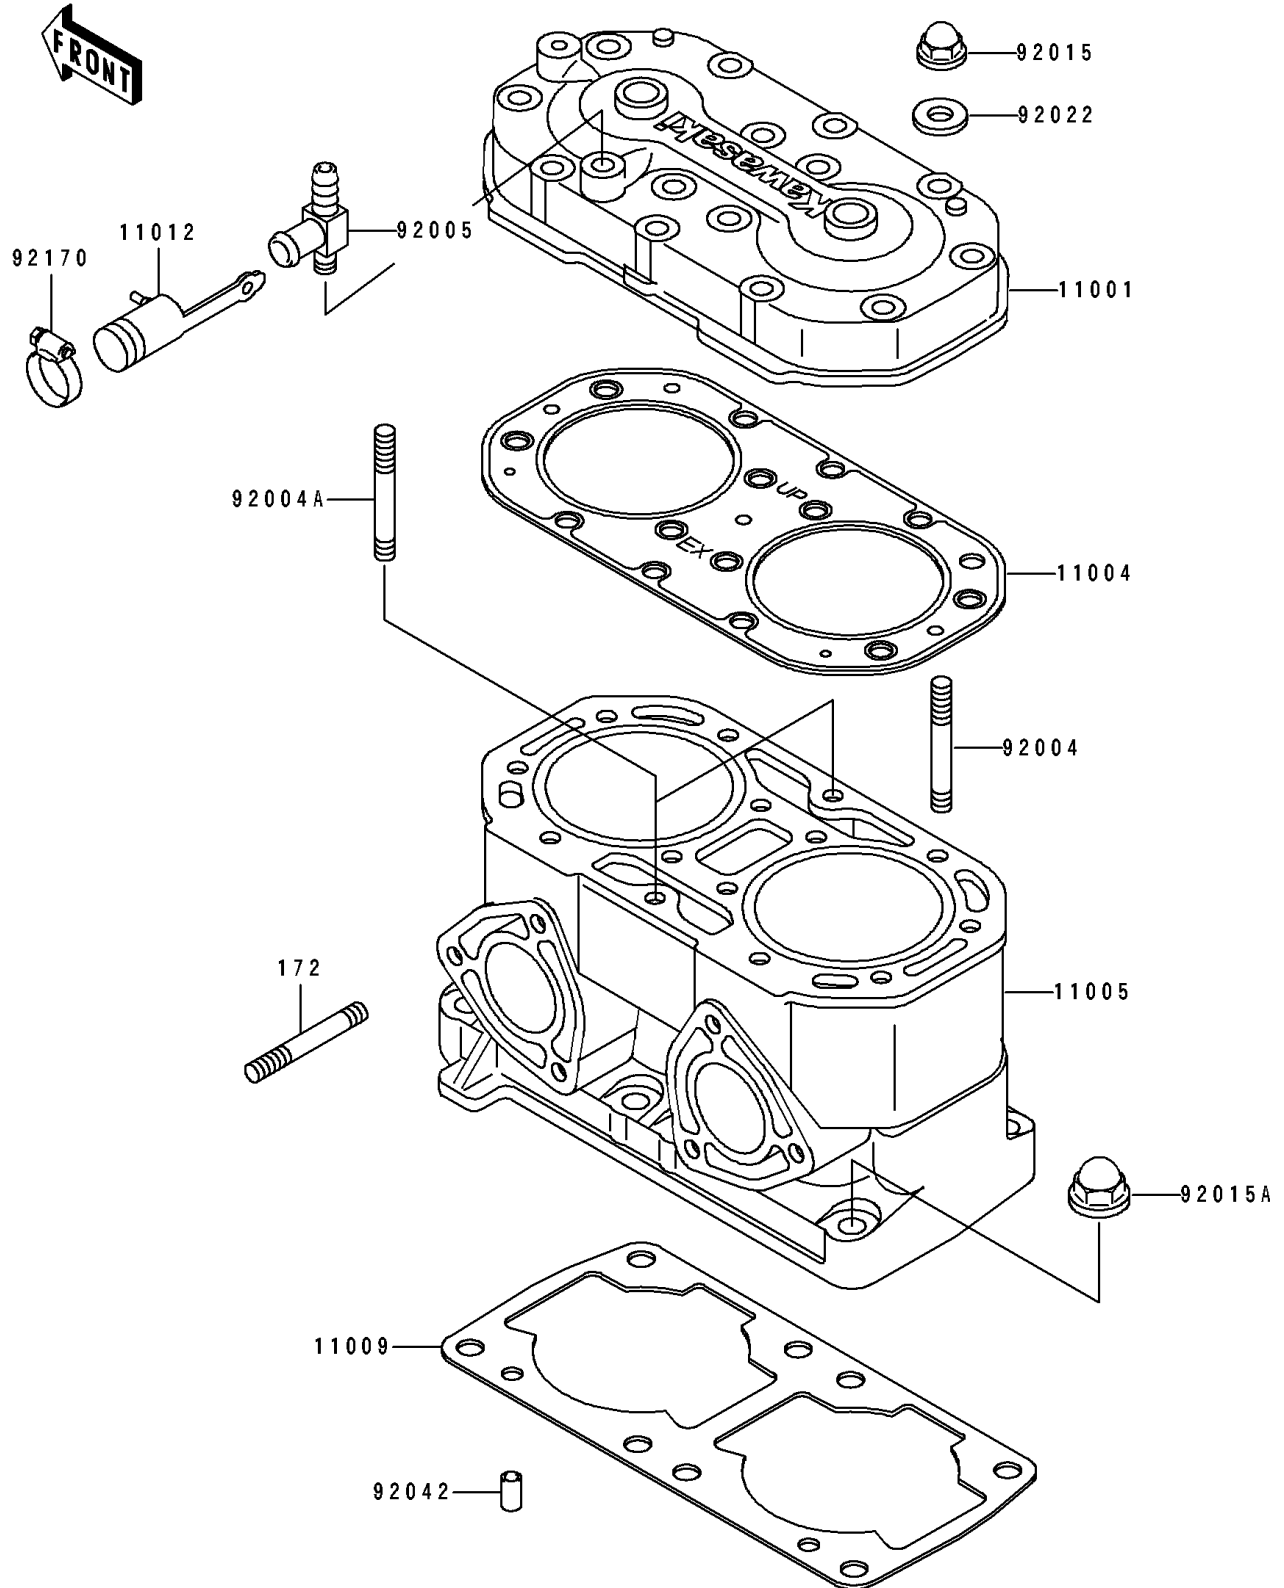

1996 TS

PARTS DIAGRAM

Cylinder Head/Cylinder

E1110