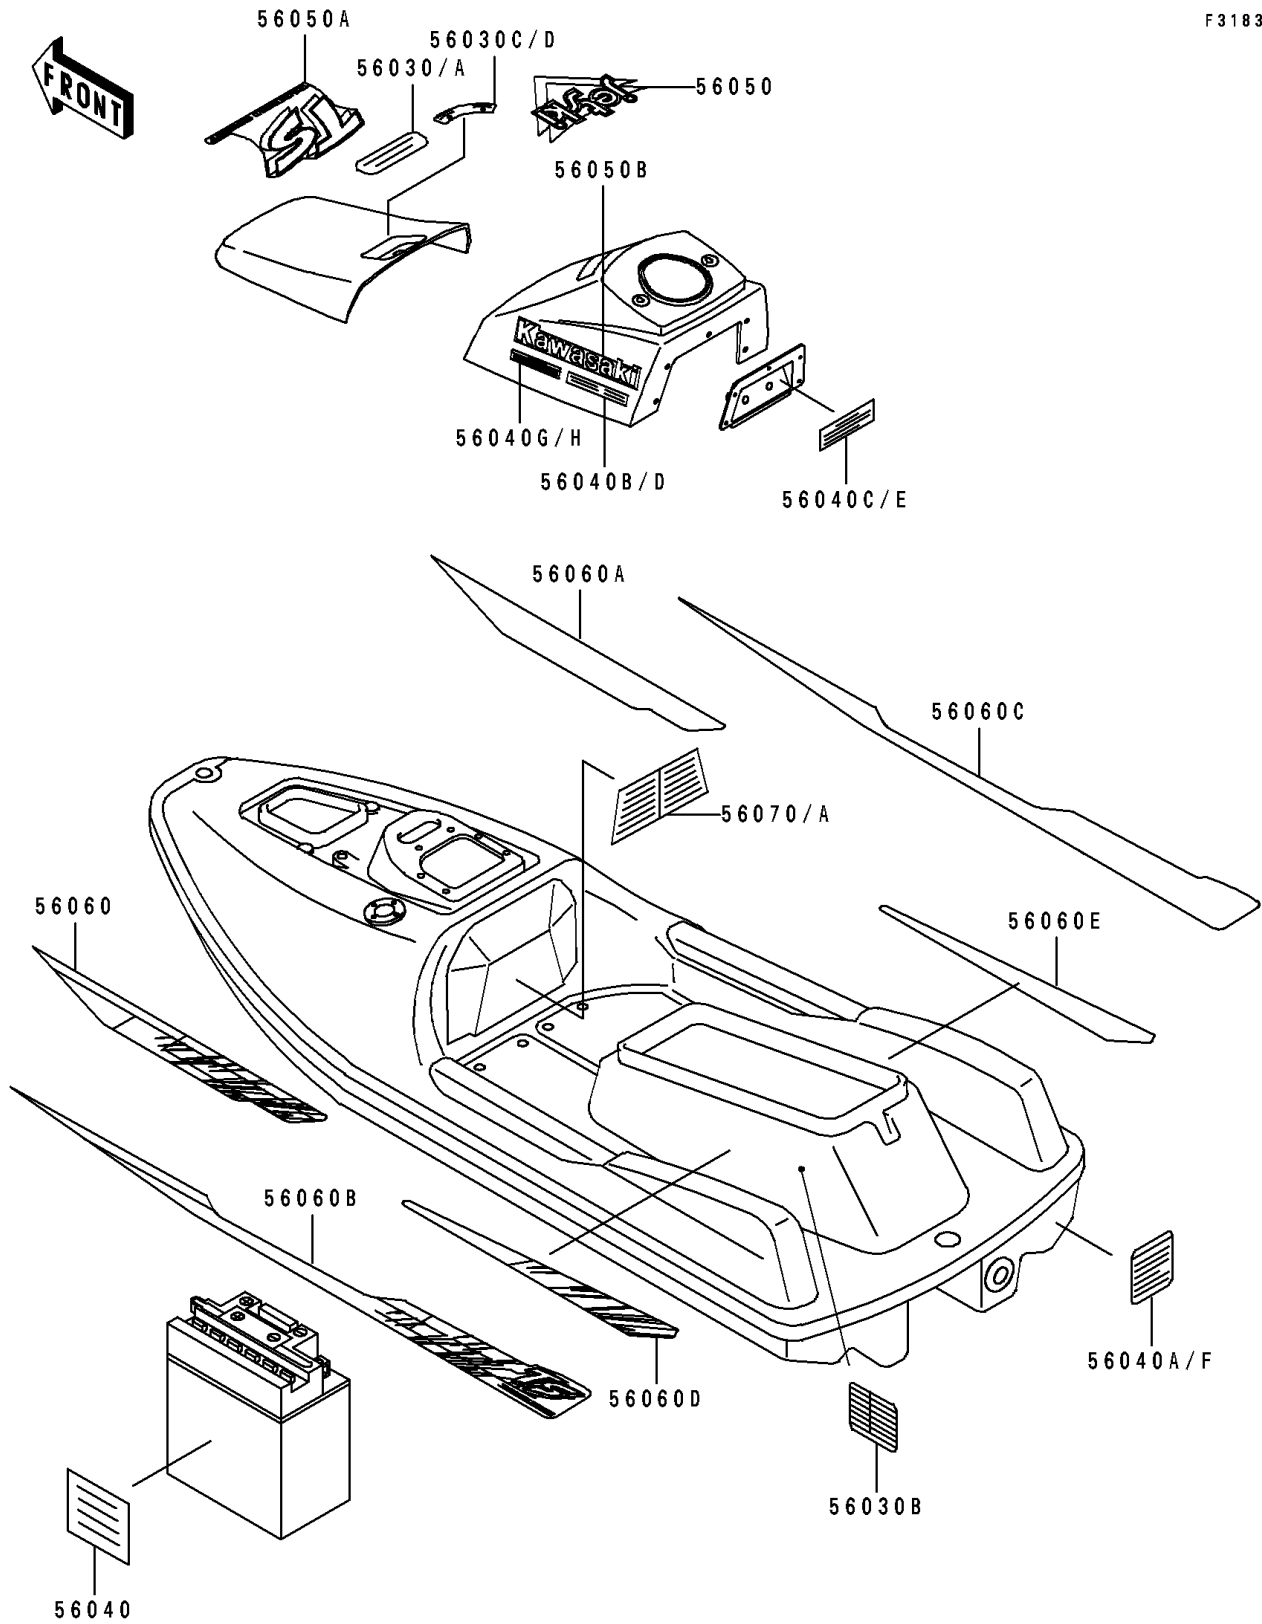

## PARTS DIAGRAM

Labels(JF650-B5)

F3183A

## PARTS LIST

Labels(JF650-B5)

ITEM NAME	PART NUMBER	QUANTITY
LABEL,FIRE EXTINGUISHER (Ref # 56030)	56030-3755	1
LABEL,FIRE EXTINGUISHER(FRENCH (Ref # 56030A)	56030-3757	1
LABEL,ENGLISH/FRENCH(FRENCH) (Ref # 56030B)	56030-3758	1
LABEL,OPEN-LOCK (Ref # 56030C)	56030-3781	1
LABEL,OPEN-LOCK(FRENCH) (Ref # 56030D)	56030-3782	1
LABEL,BATTERY CAUTION(FRENCH) (Ref # 56040)	56040-1106	1
LABEL-WARNING,JET PUMP (Ref # 56040A)	56040-3798	1
LABEL-WARNING,OIL-FUEL MIXTURE (Ref # 56040B)	56040-3800	1
LABEL-WARNING,TETHER SWITCH (Ref # 56040C)	56040-3804	1
LABEL,OIL-FUEL MIXTURE(FRENCH) (Ref # 56040D)	56040-3808	1
LABEL,TETHER SWITCH(FRENCH) (Ref # 56040E)	56040-3810	1
LABEL,NOZZLE CHECK(FRENCH) (Ref # 56040F)	56040-3876	1
LABEL-WARNING,FUEL SUPPLY (Ref # 56040G)	56040-3902	1
LABEL,FUEL SUPPLY(FRENCH) (Ref # 56040H)	56040-3904	1
MARK,HANDLE COVER,JET SKI (Ref # 56050)	56050-1791	1
MARK,TS (Ref # 56050A)	56050-1841	1
MARK,KAWASAKI (Ref # 56050B)	56050-1842	2
PATTERN,DECK,FR,LH (Ref # 56060)	56060-1250	1
PATTERN,DECK,FR,RH (Ref # 56060A)	56060-1251	1
PATTERN,DECK,RR,LH (Ref # 56060B)	56060-1252	1
PATTERN,DECK,RR,RH (Ref # 56060C)	56060-1253	1
PATTERN,DECK,SEAT,LH (Ref # 56060D)	56060-1254	1
PATTERN,DECK,SEAT,RH (Ref # 56060E)	56060-1255	1
LABEL-WARNING,IMPORTANT SAFETY (Ref # 56070)	56070-3703	1
LABEL,IMPORTANT SAFETY(FRENCH) (Ref # 56070A)	56070-3704	1