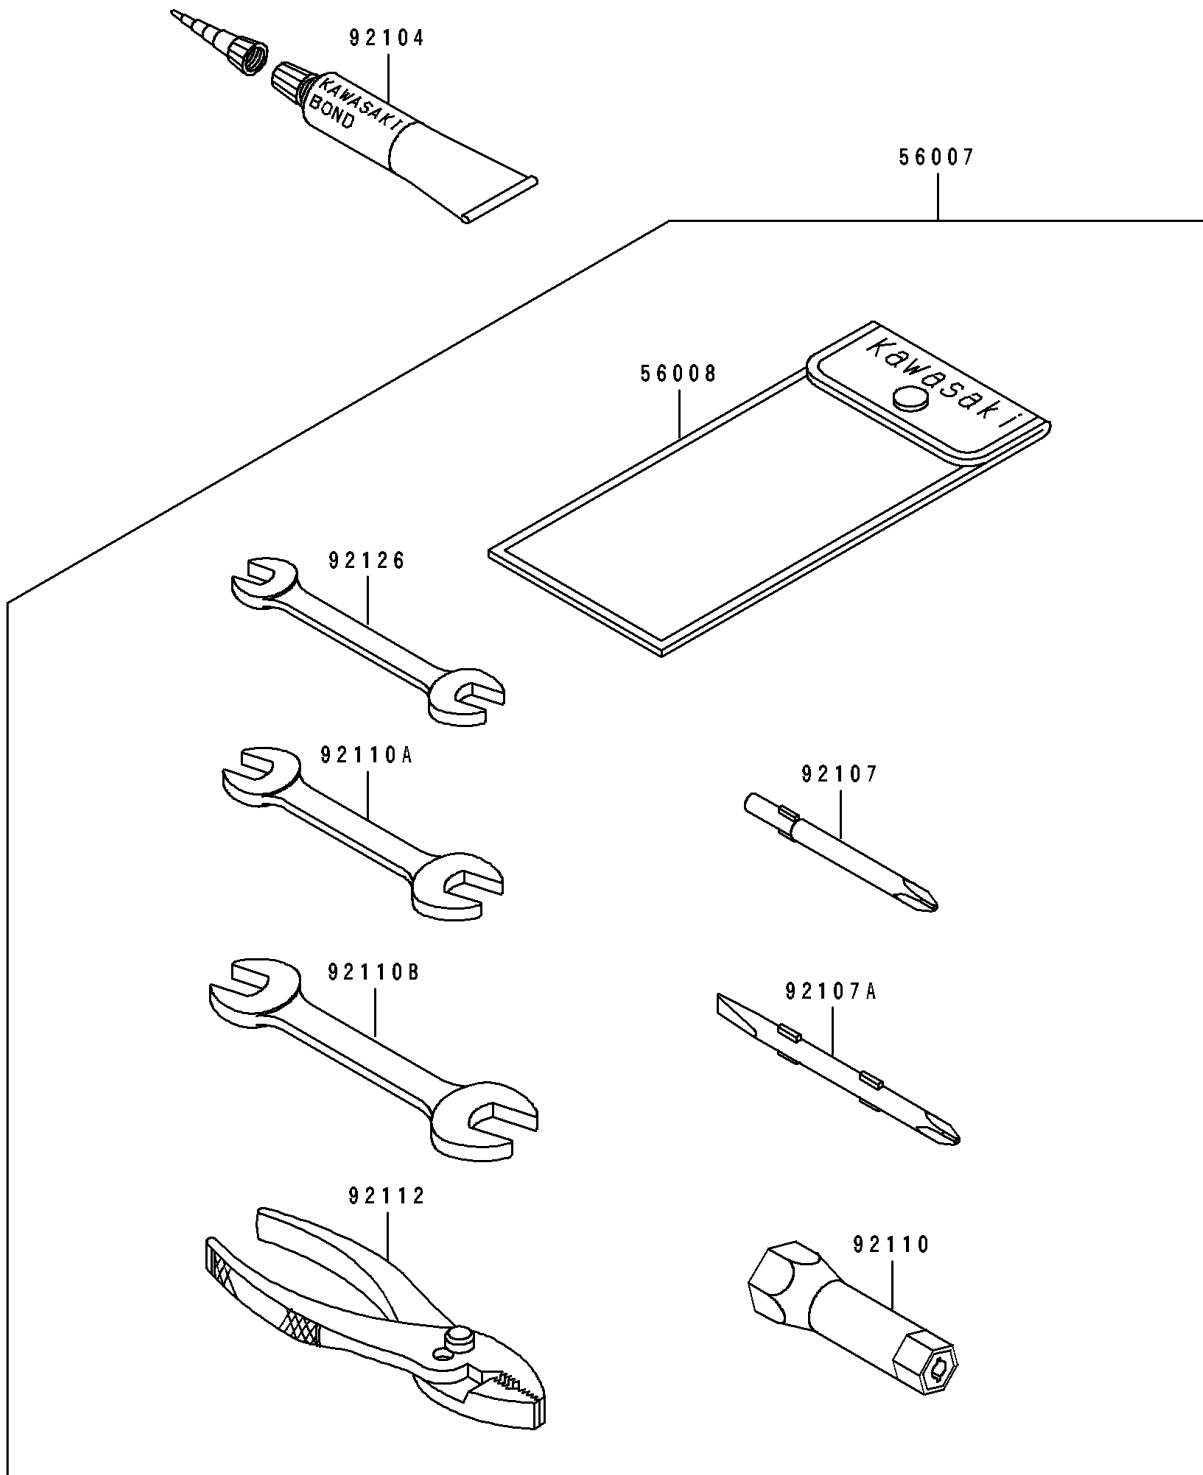

1992 TS

PARTS DIAGRAM

Owner's Tools

F 3182

1992 TS

PARTS LIST

Owner's Tools

Kawasaki

Let the Good Times Roll®

ITEM NAME

PART NUMBER

QUANTITY
