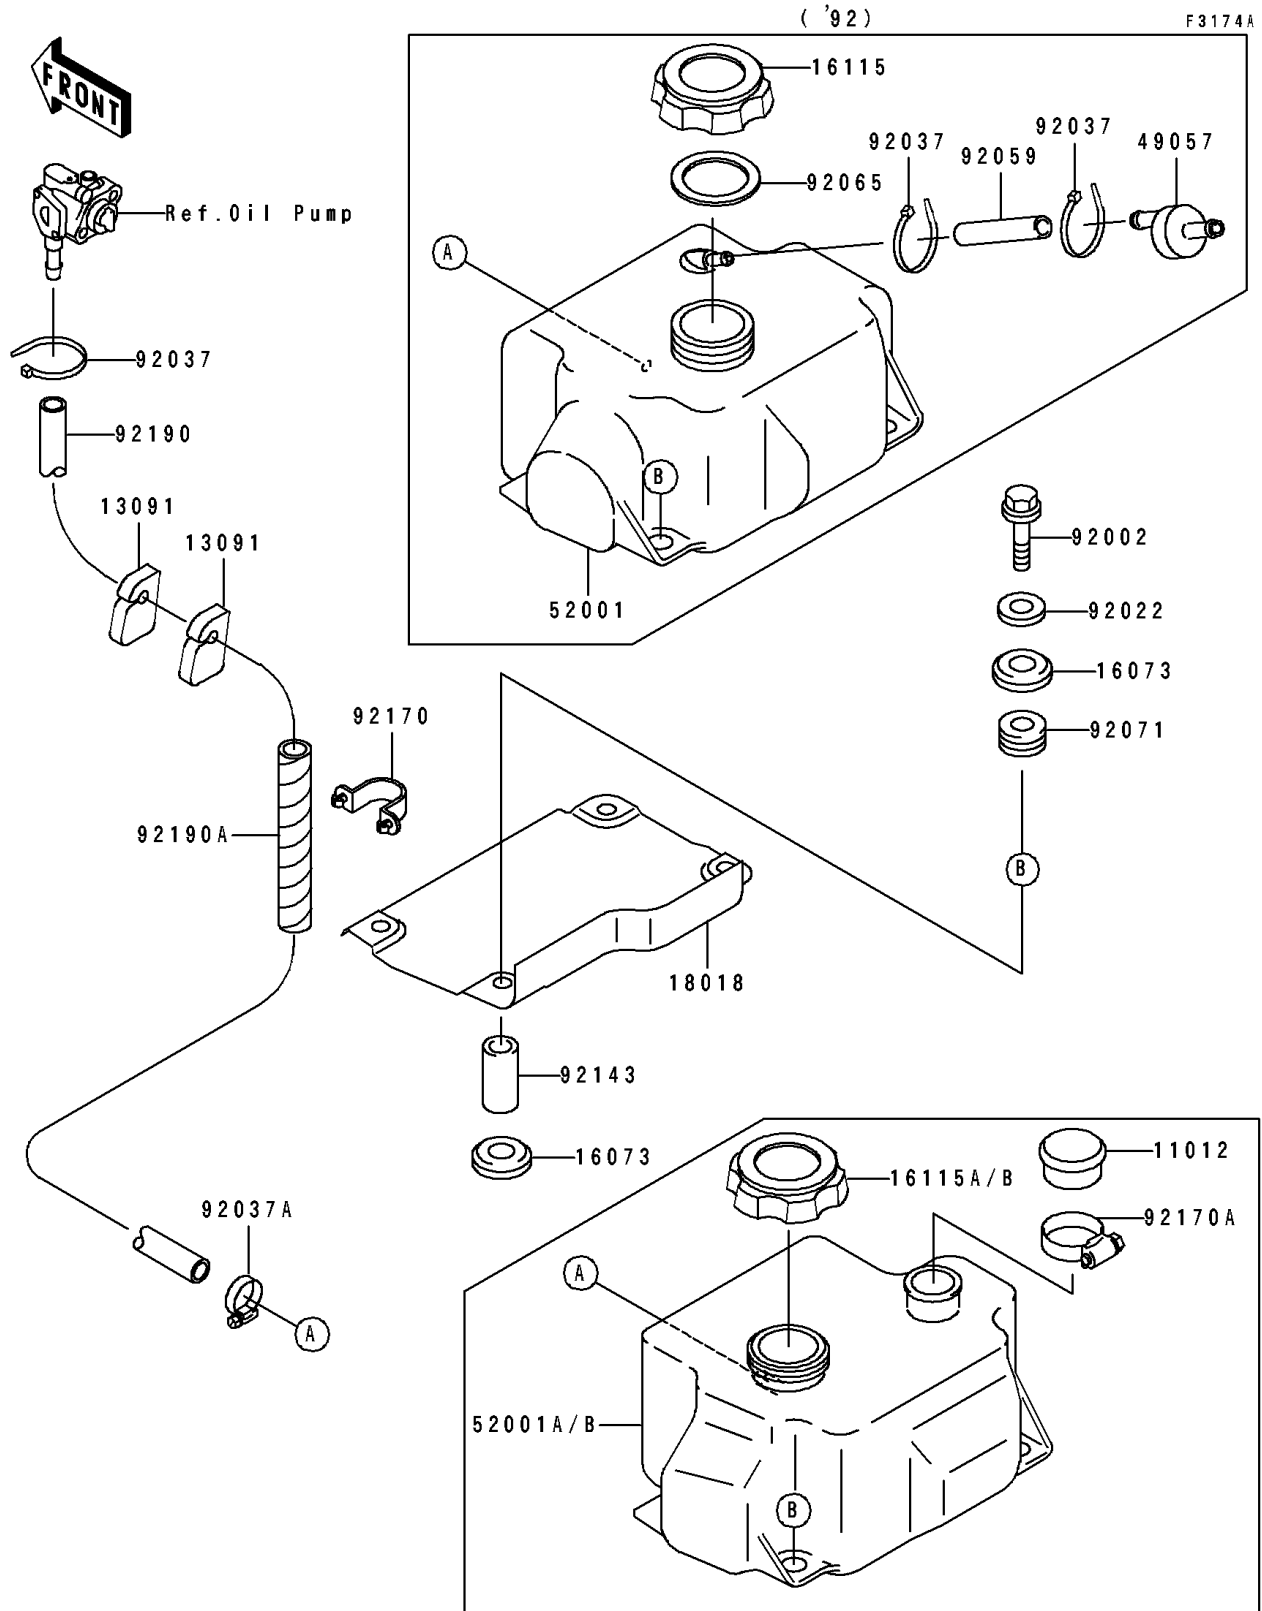

1992 TS

PARTS DIAGRAM

Oil Tank(KAW42718 92&NAMI.)

1992 TS

PARTS LIST

Oil Tank(KAW42718 92&NAMI.)

ITEM NAME

PART NUMBER

QUANTITY
