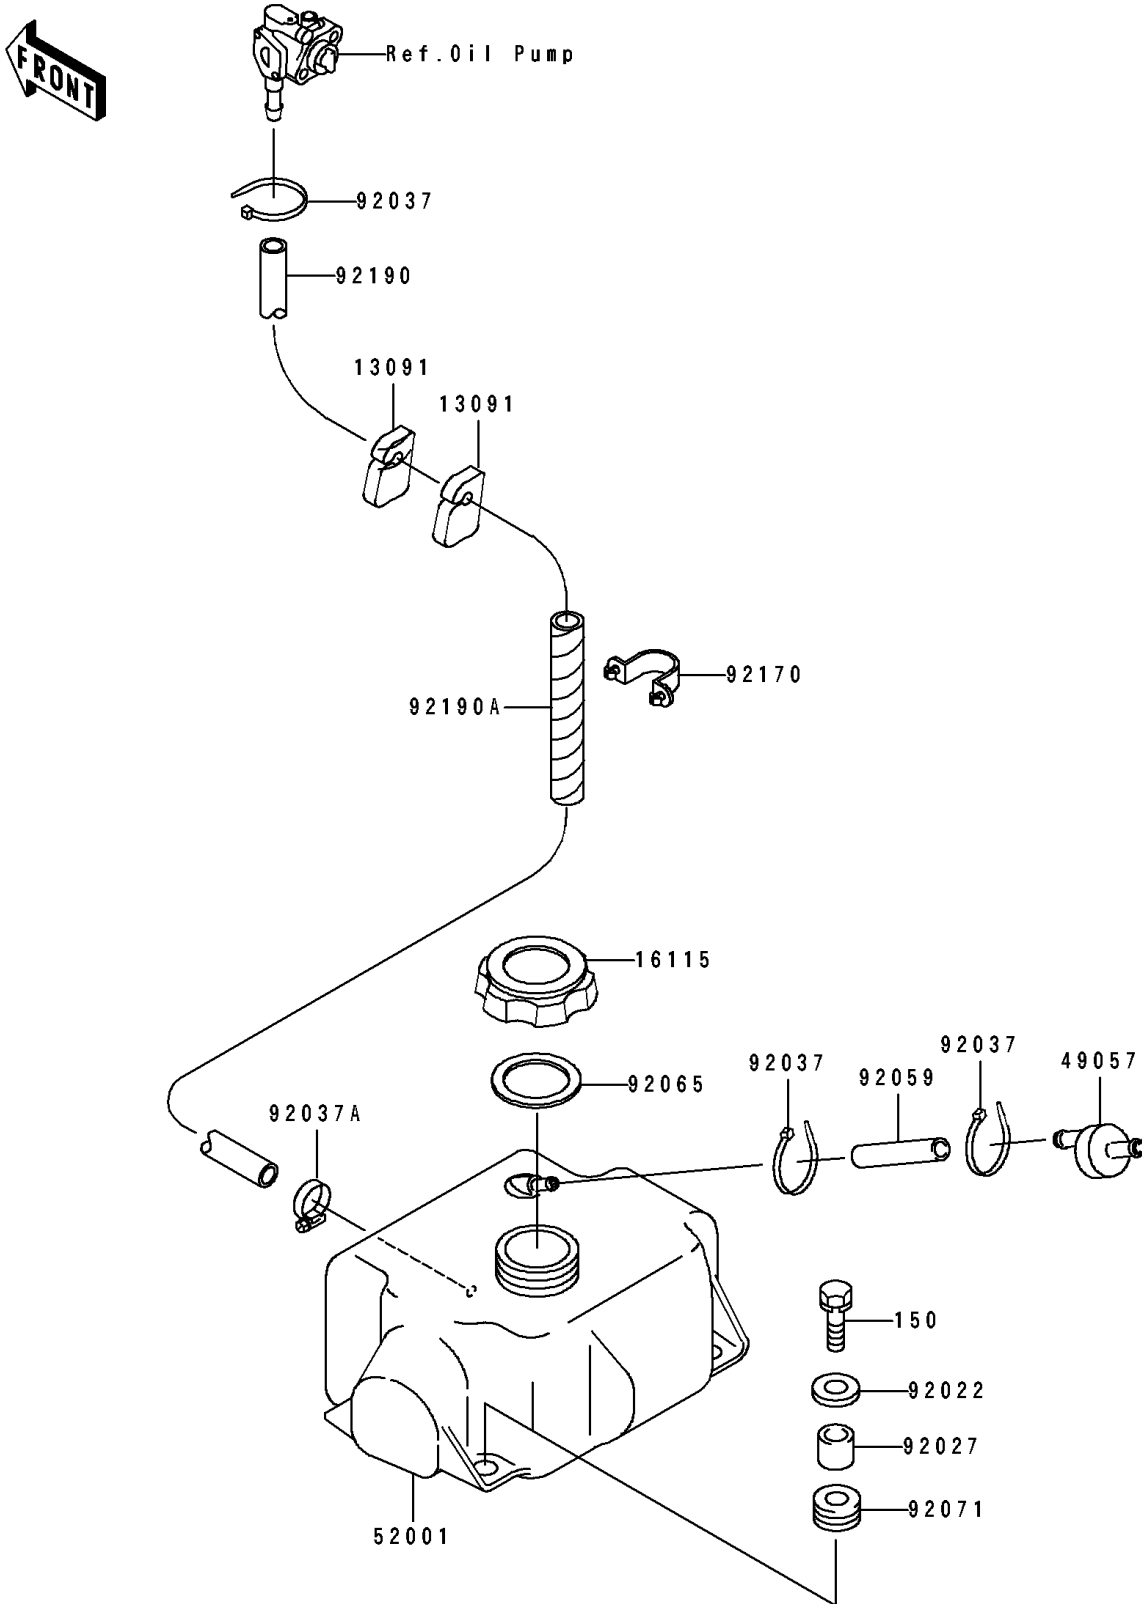

1992 TS

PARTS DIAGRAM

Oil Tank(&NAMI.KAW42717 92)

F3174

1992 TS

PARTS LIST

Oil Tank(&NAMI.KAW42717 92)

ITEM NAME

PART NUMBER

QUANTITY
