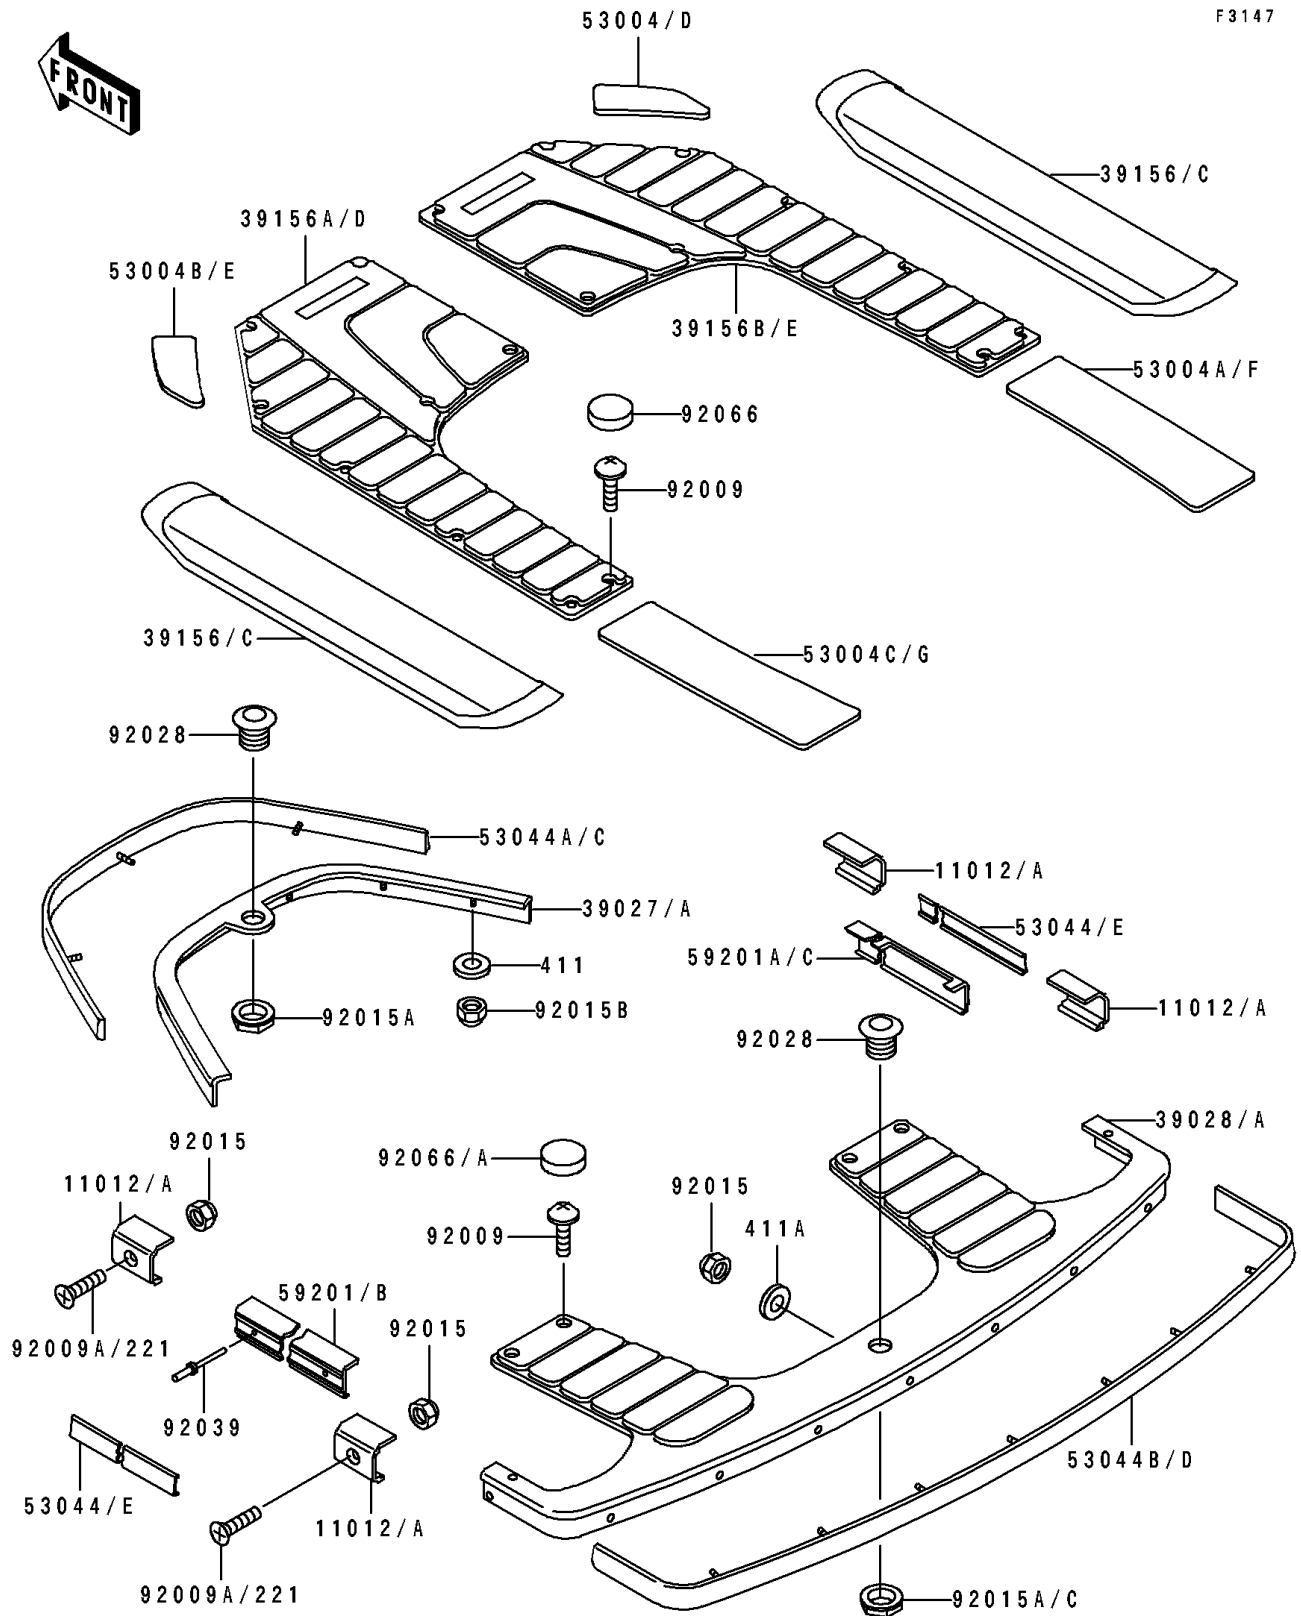

1992 TS

PARTS DIAGRAM

Pads

1992 TS

PARTS LIST

Pads

Kawasaki

Let the Good Times Roll®

ITEM NAME

PART NUMBER

QUANTITY
