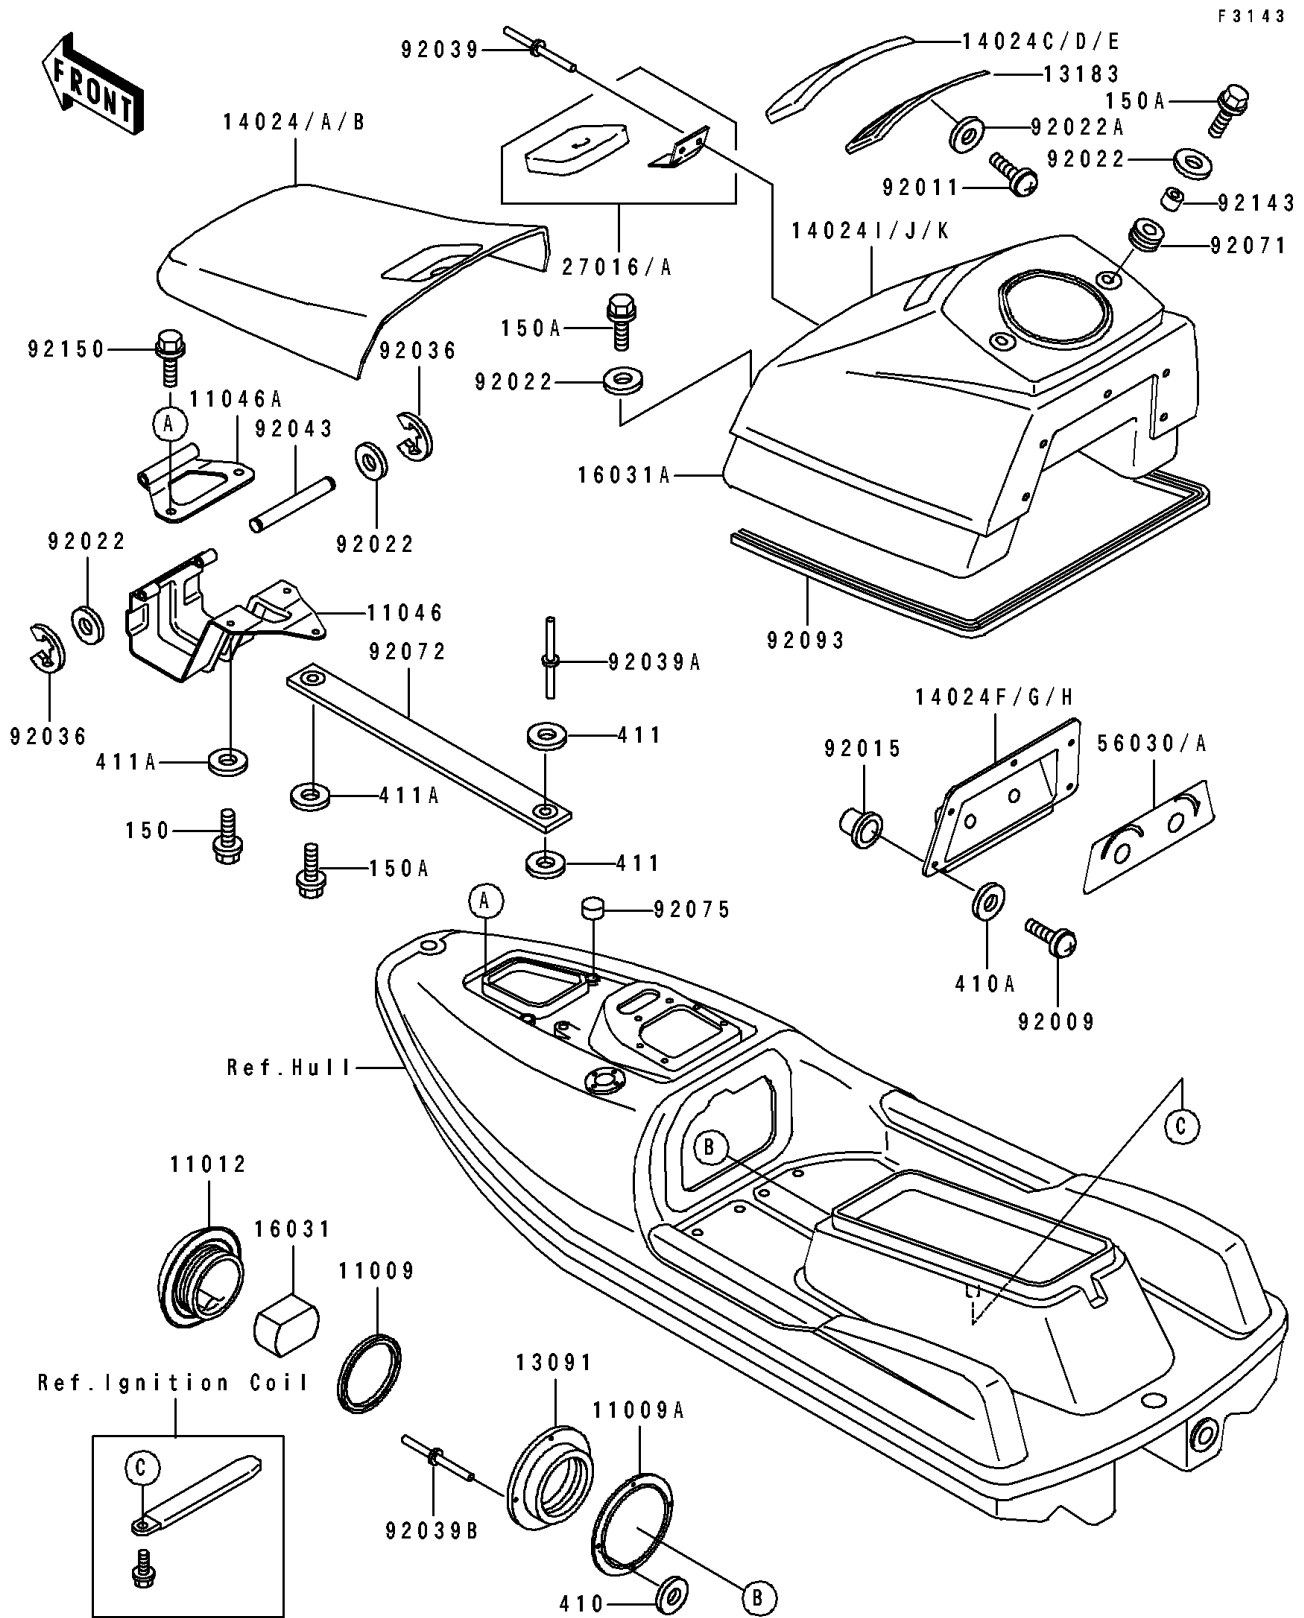

1992 TS

PARTS DIAGRAM

Hull Fittings

1992 TS

PARTS LIST

Hull Fittings

Kawasaki

Let the Good Times Roll®

ITEM NAME

PART NUMBER

QUANTITY
