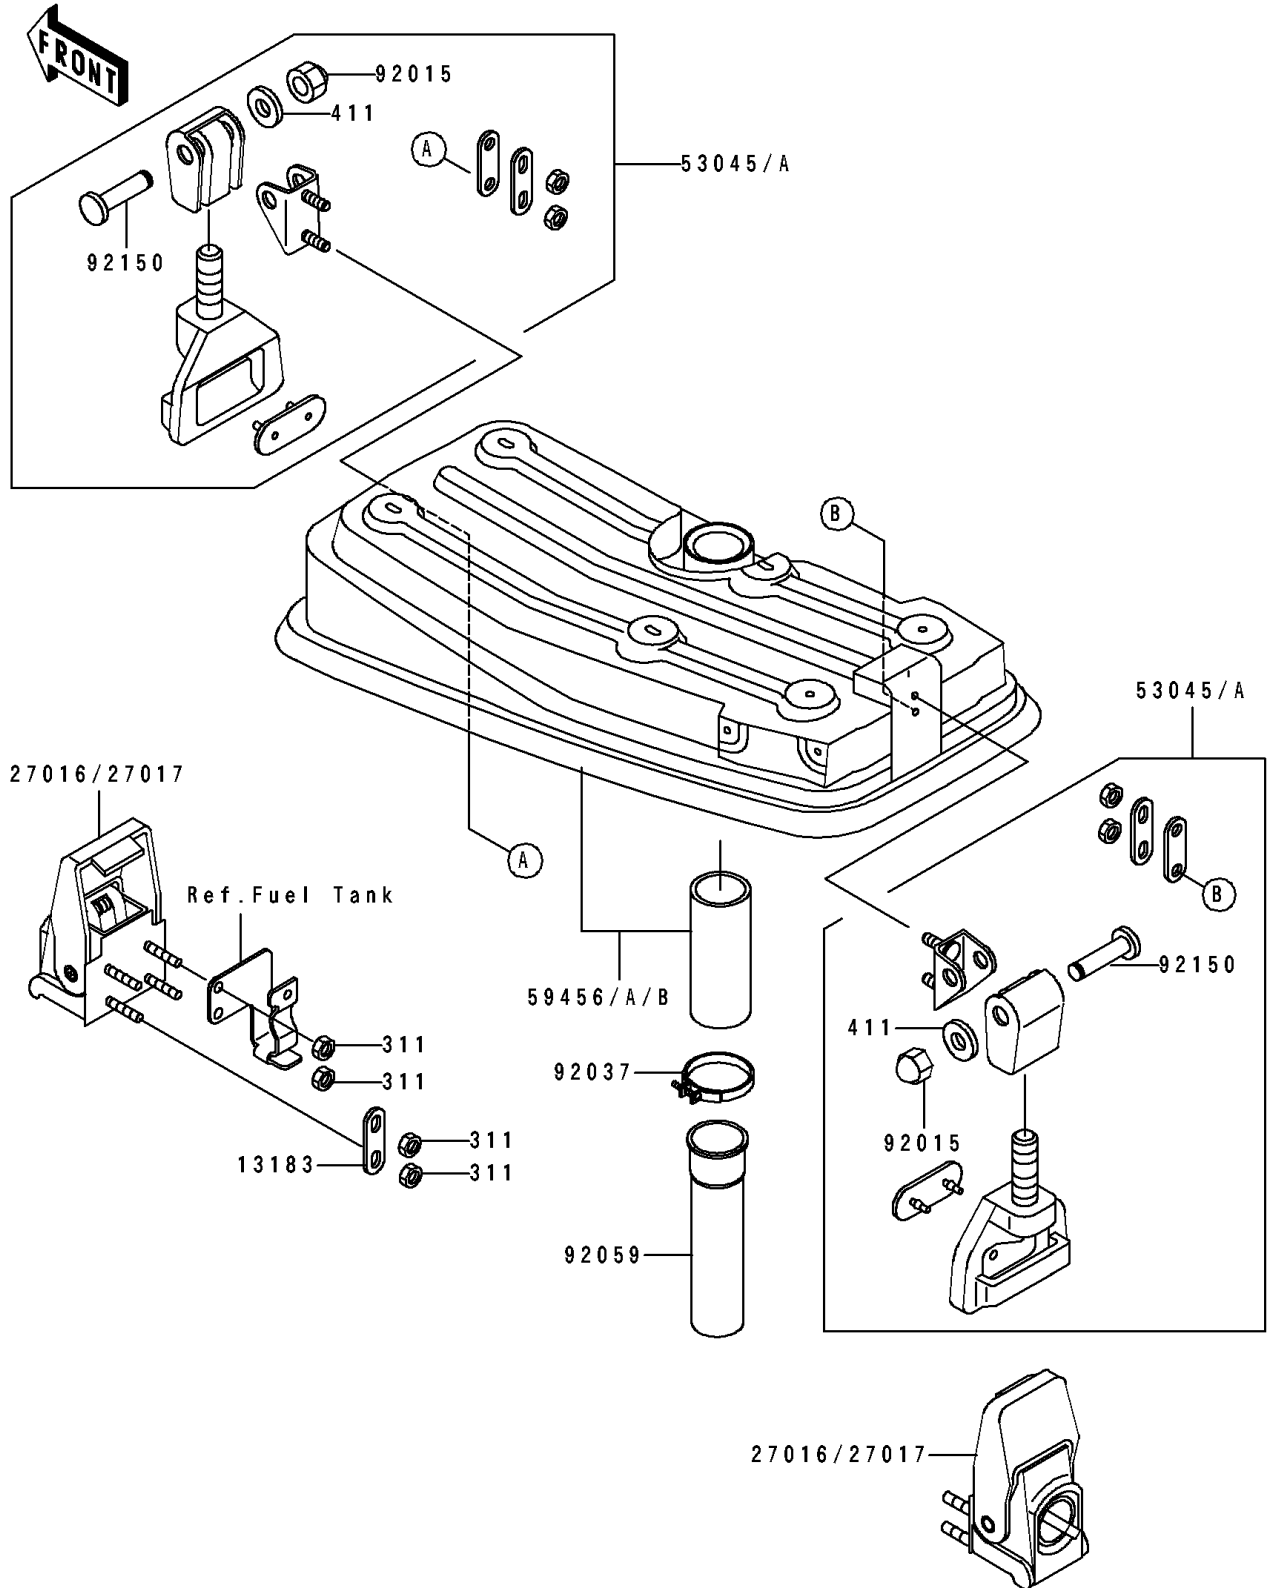

1992 TS

PARTS DIAGRAM

Engine Hood

F 31 42

1992 TS

PARTS LIST

Engine Hood

ITEM NAME	PART NUMBER	QUANTITY
-----------	-------------	----------
