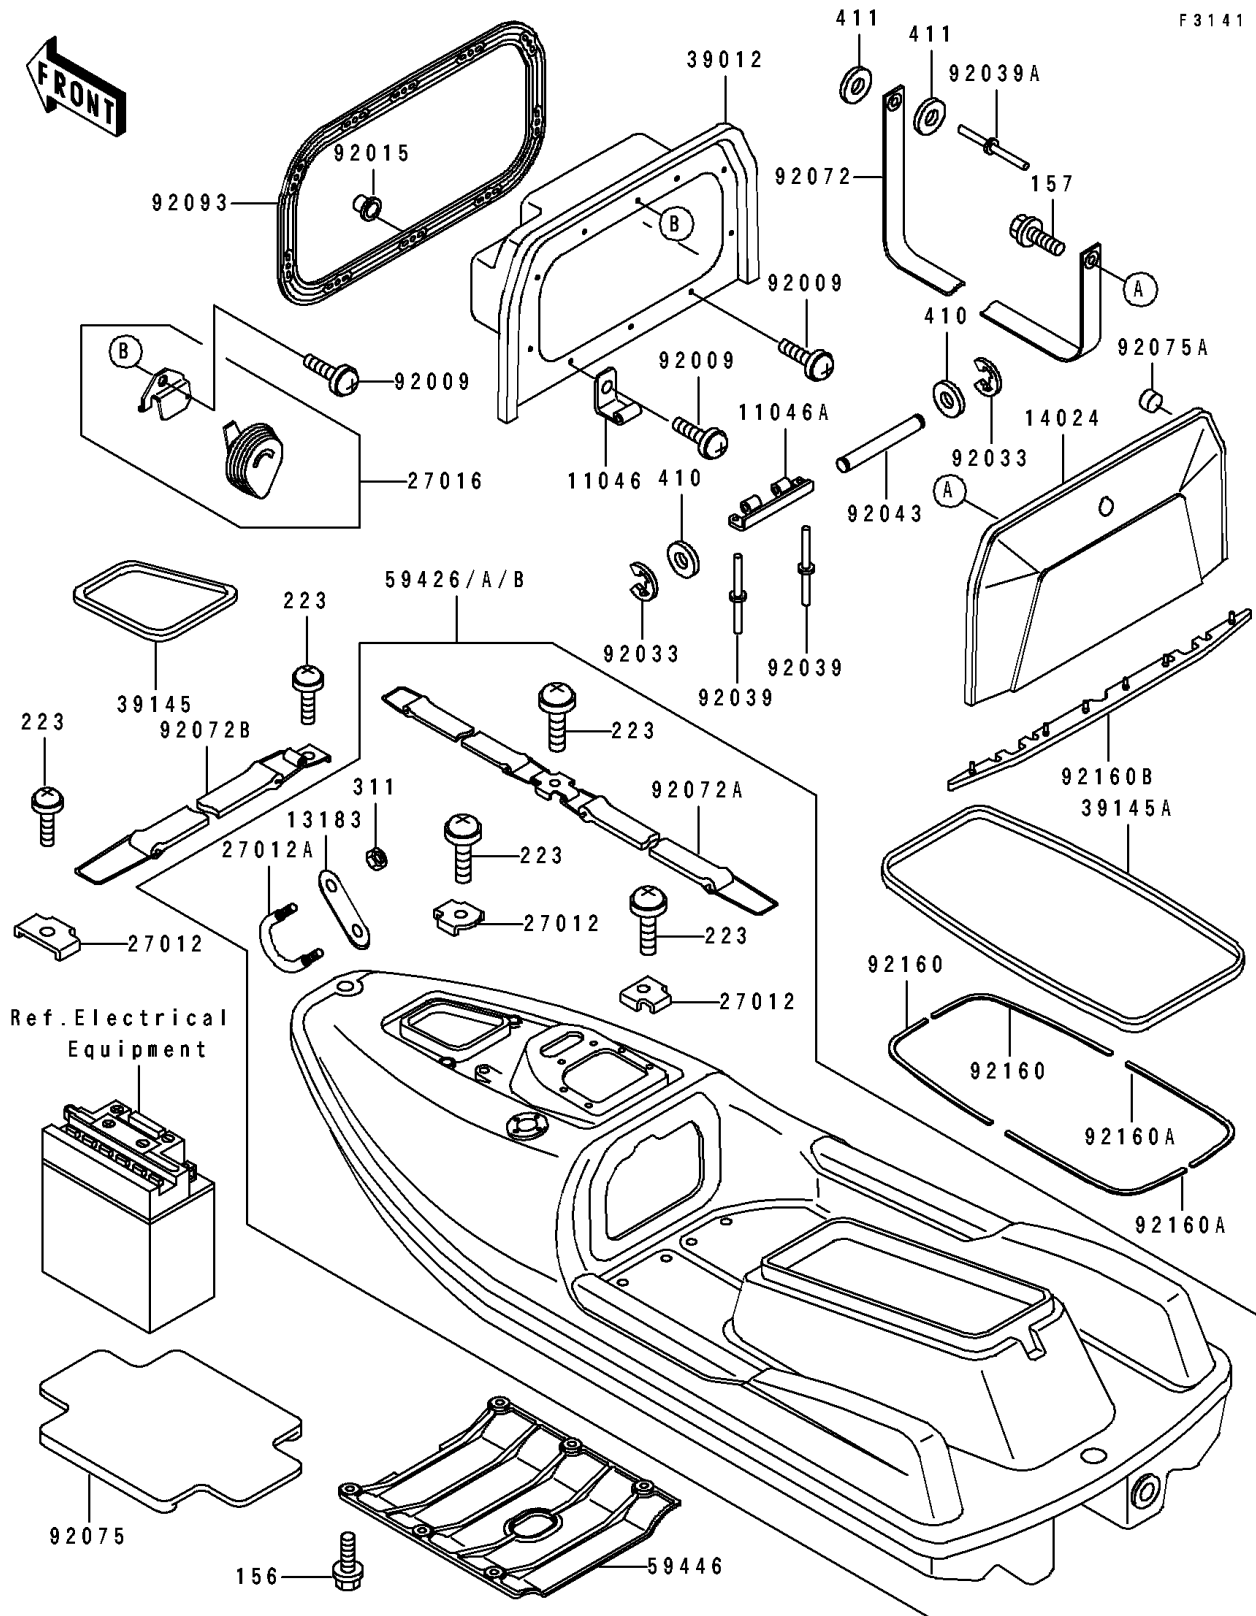

1992 TS

PARTS DIAGRAM

Hull

1992 TS

PARTS LIST

Hull

Kawasaki

Let the Good Times Roll®

ITEM NAME

PART NUMBER

QUANTITY
