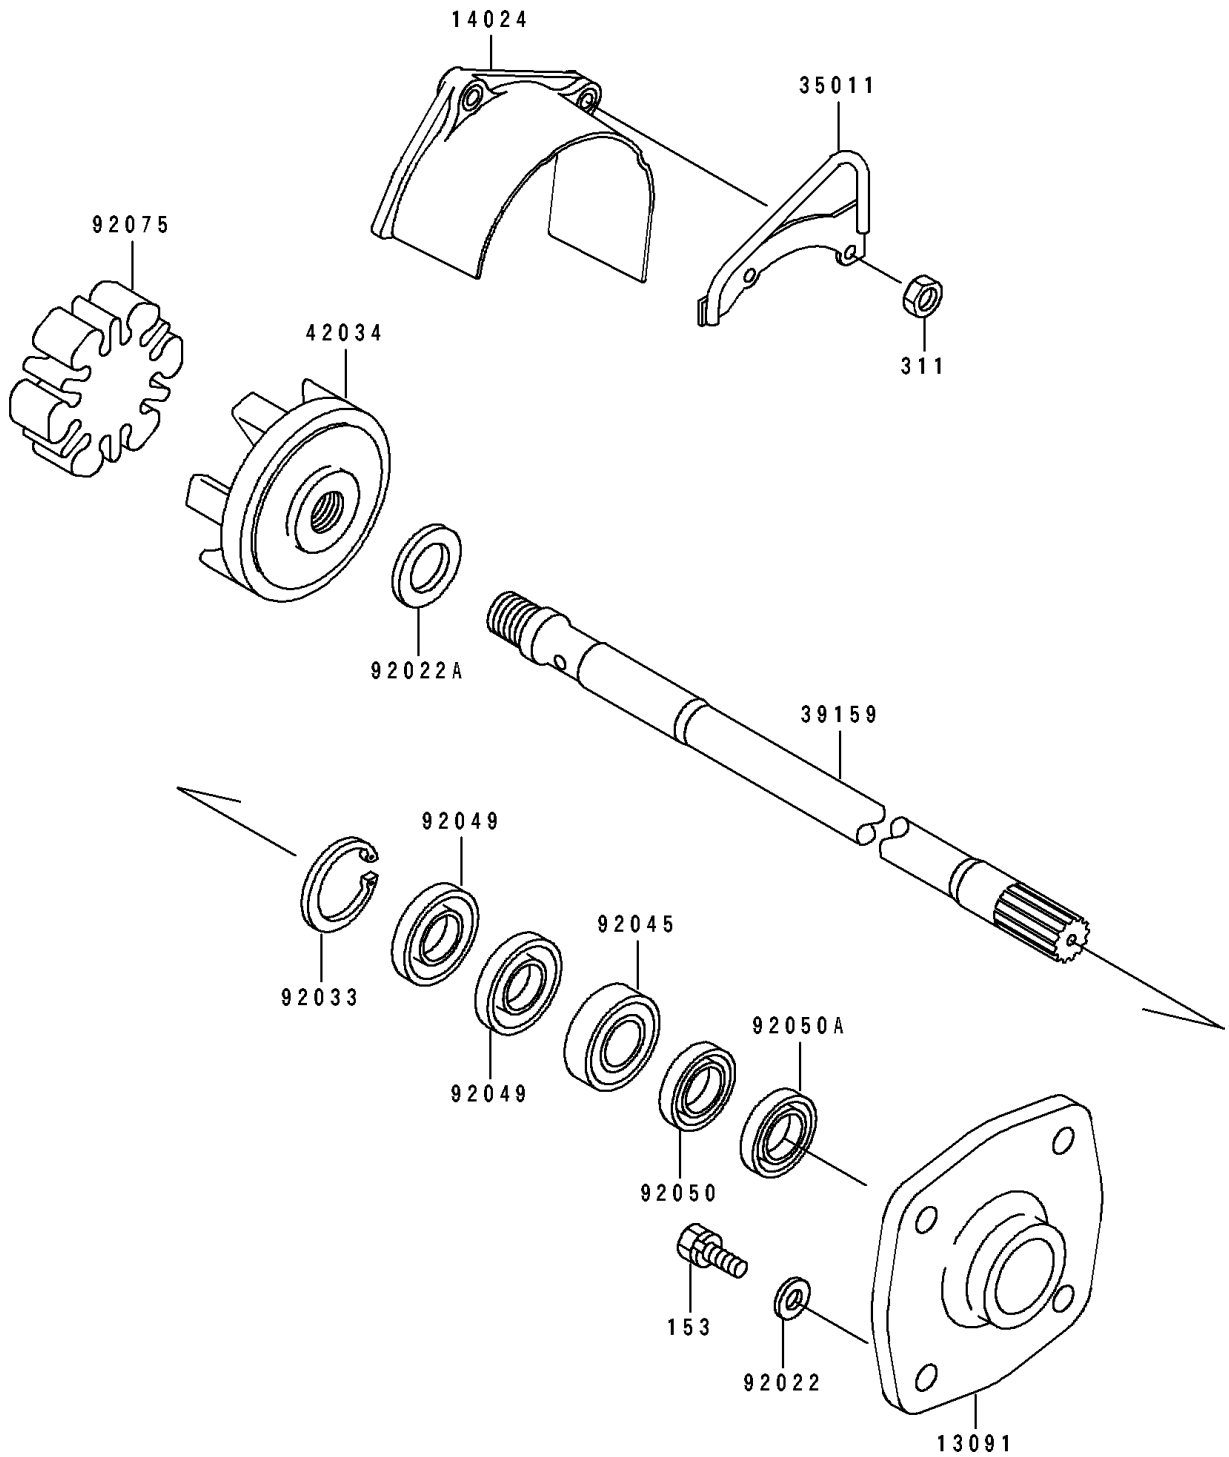

1992 TS

PARTS DIAGRAM

Drive Shaft

E3134

1992 TS

PARTS LIST

Drive Shaft

Kawasaki

Let the Good Times Roll®

ITEM NAME

PART NUMBER

QUANTITY
