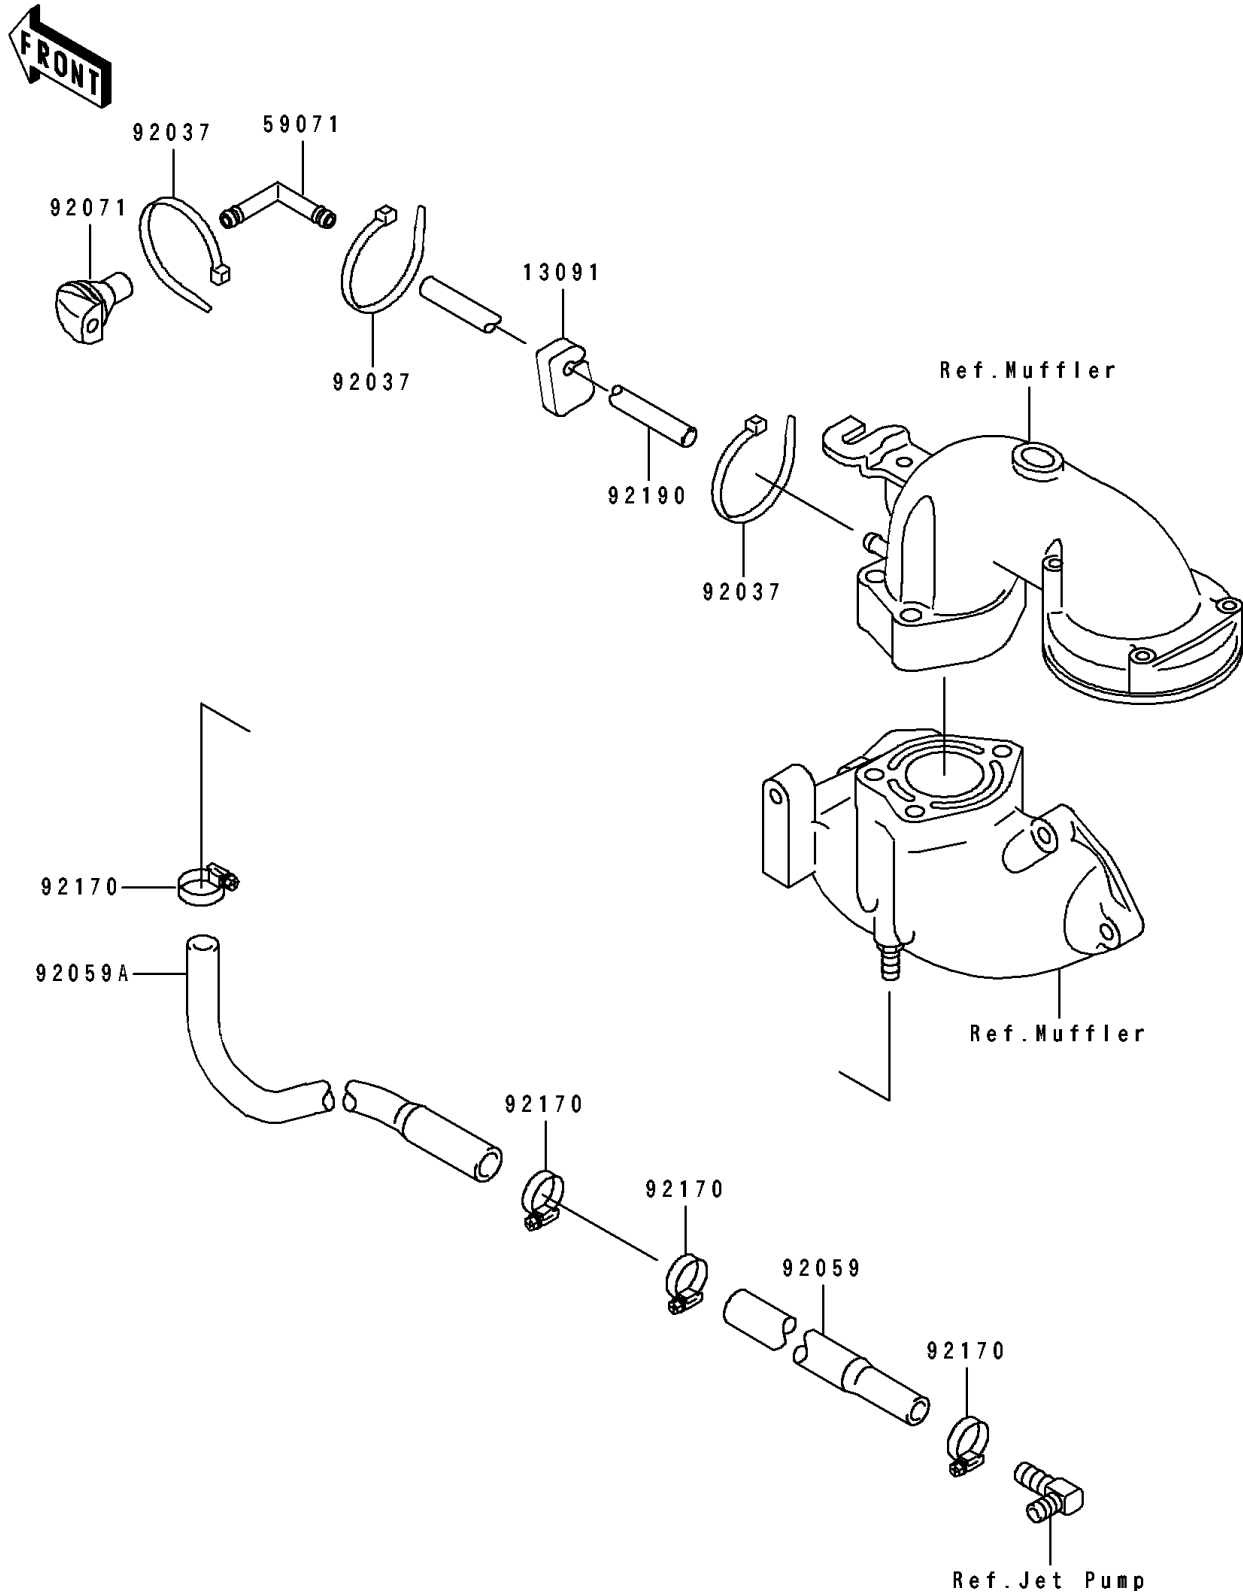

1992 TS

PARTS DIAGRAM

Cooling

E3035

1992 TS

PARTS LIST

Cooling

ITEM NAME

PART NUMBER

QUANTITY
