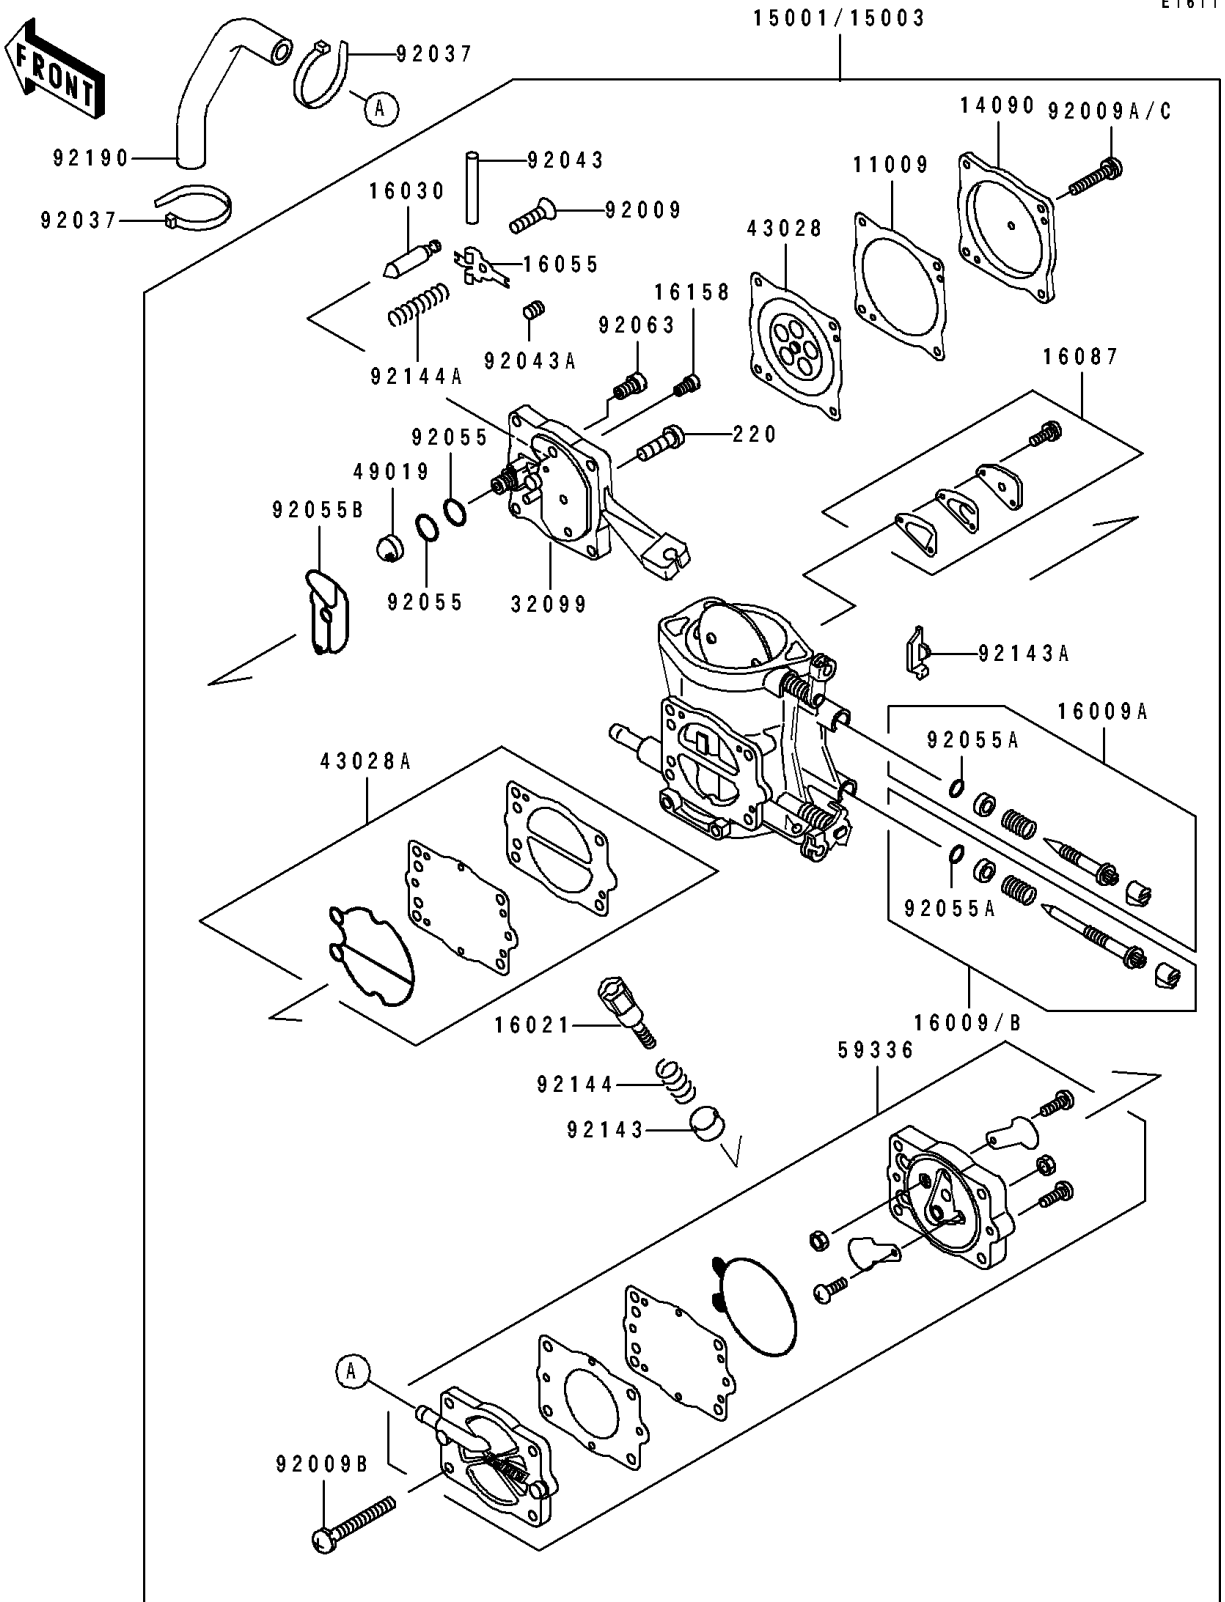

1992 TS

PARTS DIAGRAM

Carburetor

1992 TS

PARTS LIST

Carburetor

ITEM NAME	PART NUMBER	QUANTITY
GASKET,DIAPHRAGM (Ref # 11009)	11009-3730	1
COVER,DIAPHRAGM (Ref # 14090)	14090-3702	1
CARBURETOR-ASSY (Ref # 15001)	15001-3759	1
NEEDLE-JET,SLOW (Ref # 16009)	16009-3712	1
NEEDLE-JET,MAIN (Ref # 16009A)	16009-3713	1
SCREW-THROTTLE STOP (Ref # 16021)	16021-3702	1
VALVE-FLOAT (Ref # 16030)	16030-3701	1
ARM-FLOAT (Ref # 16055)	16055-3701	1
VALVE-CHECK (Ref # 16087)	16087-3703	1
JET-SLOW,#65 (Ref # 16158)	16158-3707	1
CASE,CARBURETOR (Ref # 32099)	32099-3755	1
DIAPHRAGM,CARBURETOR (Ref # 43028)	43028-3704	1
DIAPHRAGM,PUMP (Ref # 43028A)	43028-3706	1
FILTER-FUEL,STRAINER (Ref # 49019)	49019-3707	1
CASE-PUMP (Ref # 59336)	59336-3709	1
SCREW,3X6 (Ref # 92009)	92009-3712	1
SCREW,4X18 (Ref # 92009A)	92009-3782	4
SCREW,5X28 (Ref # 92009B)	92009-3783	4
CLAMP (Ref # 92037)	92037-1173	2
PIN,FLOAT (Ref # 92043)	92043-1209	1
PIN,THROTTLE STOP SCREW (Ref # 92043A)	92043-3712	1
RING-O (Ref # 92055)	92055-1246	2
RING-O,ADJUST SCREW (Ref # 92055A)	92055-3713	2
RING-O (Ref # 92055B)	92055-3734	1
JET-MAIN,#120 (Ref # 92063)	92063-3702	1
COLLAR,THROTTLE STOP SCREW (Ref # 92143)	92143-3709	1
COLLAR (Ref # 92143A)	92143-3727	1
SPRING,THROTTLE STOP SCREW (Ref # 92144)	92144-3706	1
SPRING,FLOAT ARM (Ref # 92144A)	92144-3733	1

1992 TS

PARTS LIST

Carburetor

Kawasaki

Let the Good Times Roll®

ITEM NAME	PART NUMBER	QUANTITY
TUBE (Ref # 92190)	92190-3733	1
SCREW-PAN-CROS (Ref # 220)	220D0408	1