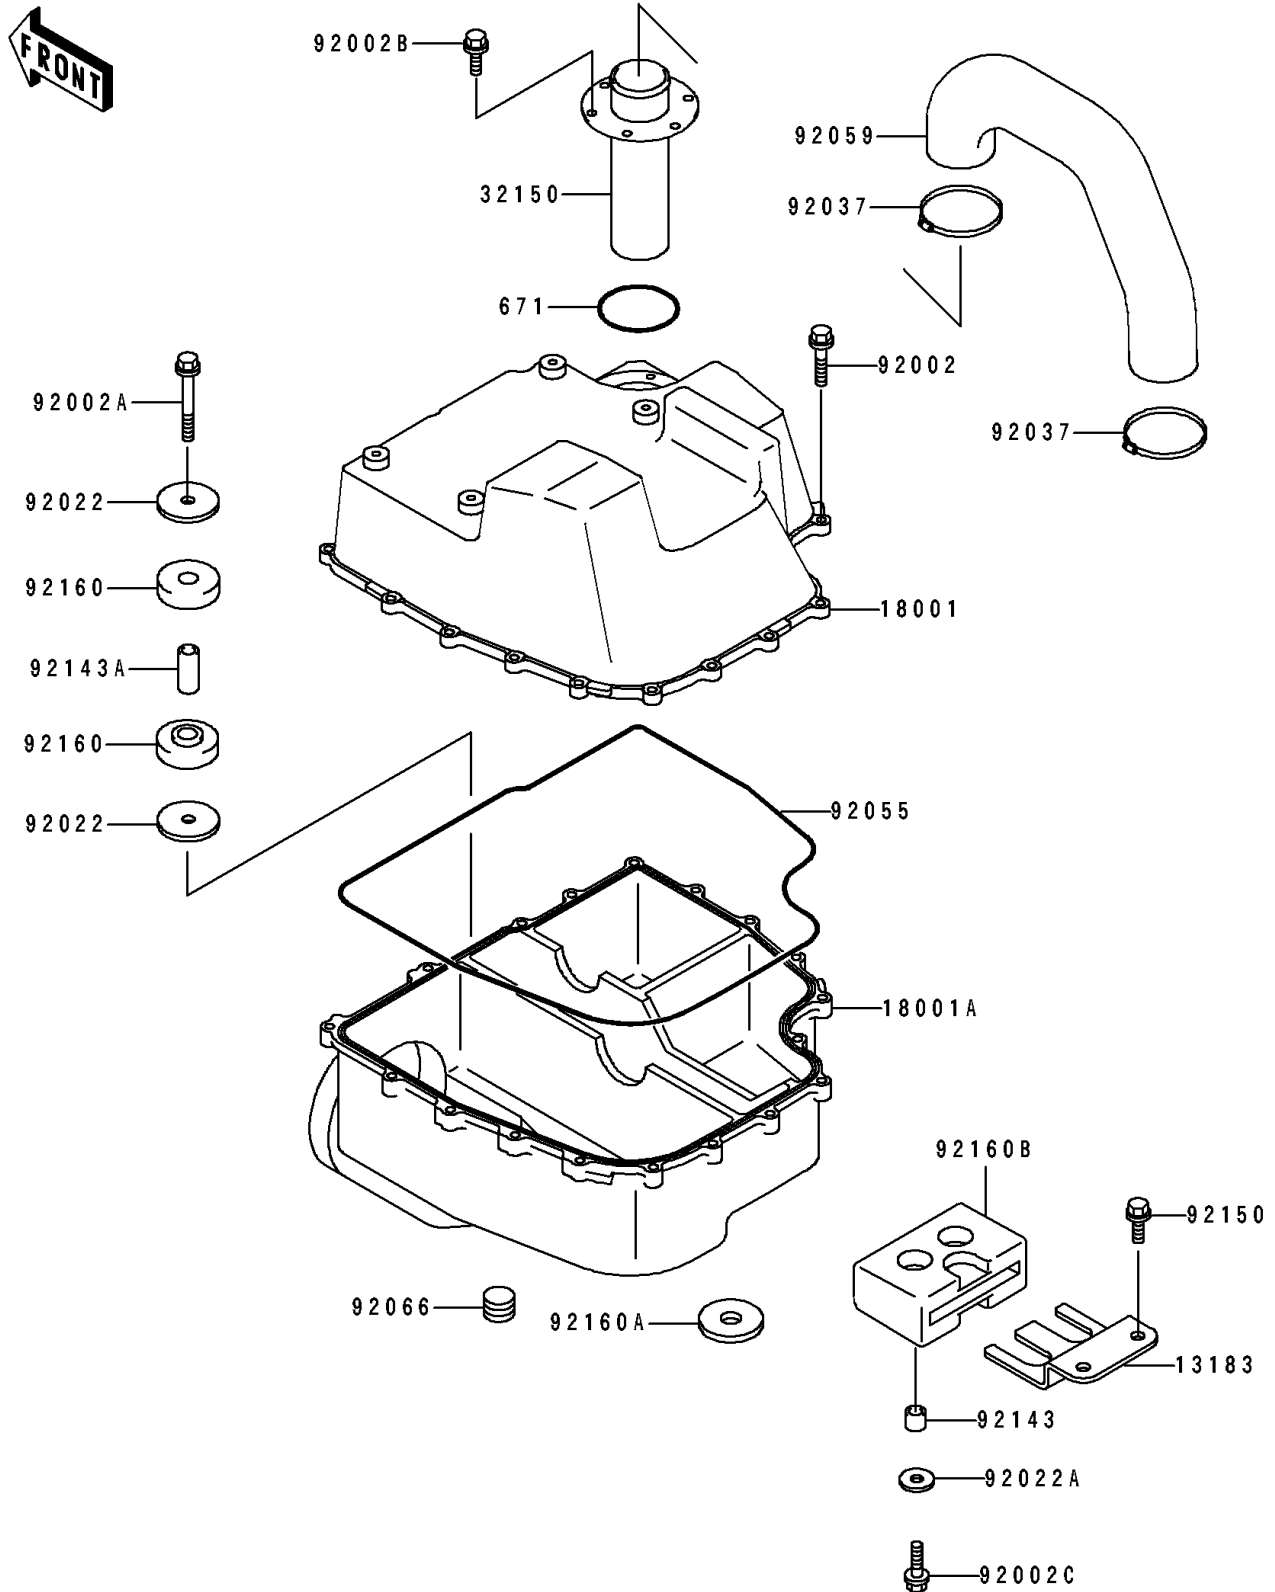

1992 TS

PARTS DIAGRAM

Water Muffler

E1141

1992 TS

PARTS LIST

Water Muffler

Kawasaki

Let the Good Times Roll®

ITEM NAME

PART NUMBER

QUANTITY
