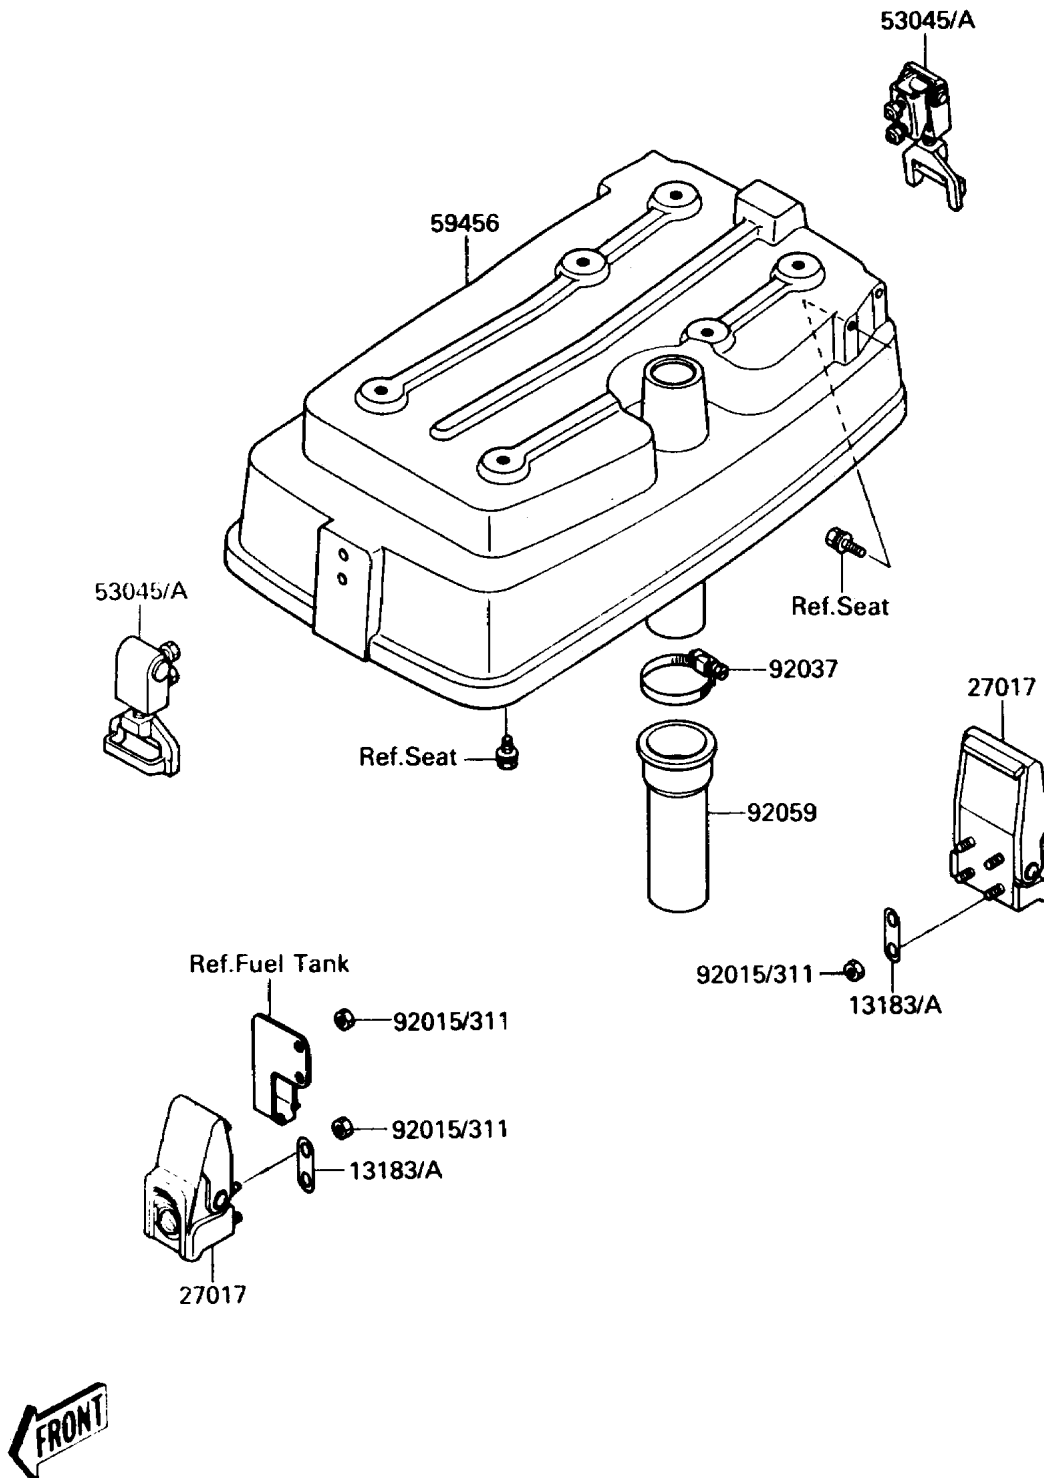

1990 TS

PARTS DIAGRAM

Engine Hood

F3142

1990 TS

PARTS LIST

Engine Hood

Kawasaki

Let the Good Times Roll®

ITEM NAME

PART NUMBER

QUANTITY
