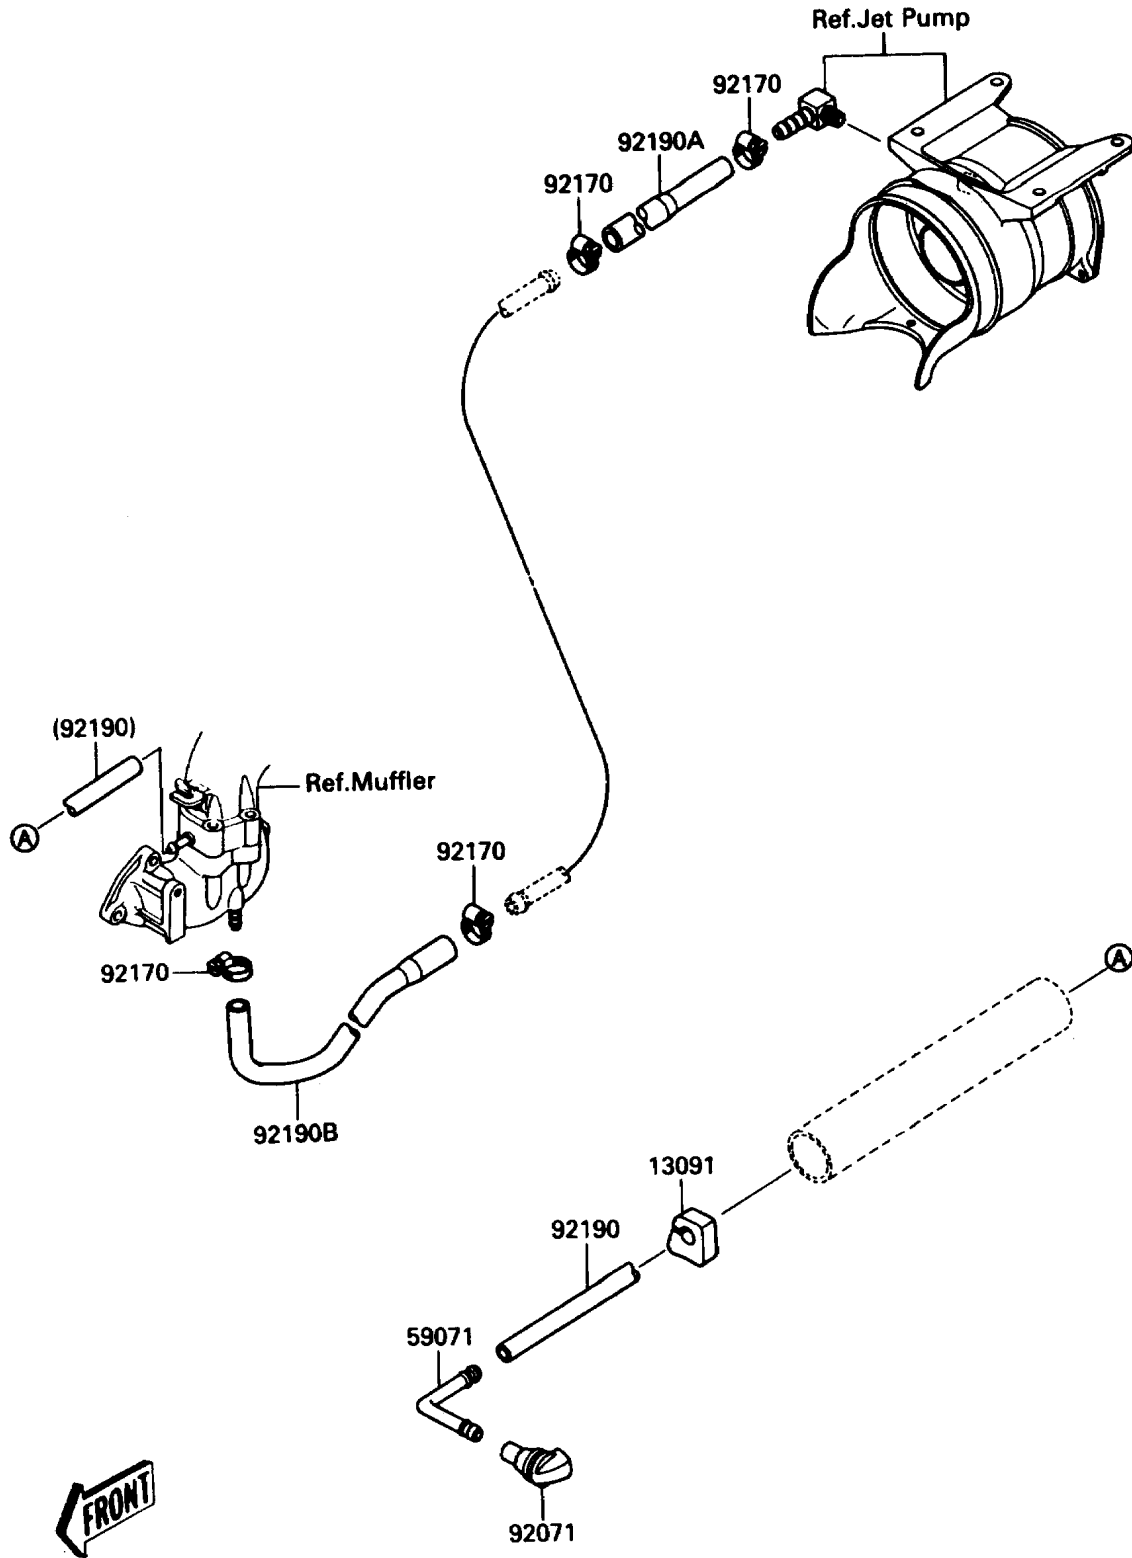

1989 TS

PARTS DIAGRAM

Cooling

E3035

1989 TS

PARTS LIST

Cooling

Kawasaki

Let the Good Times Roll®

ITEM NAME	PART NUMBER	QUANTITY
HOLDER (Ref # 13091)	13091-3712	1
JOINT (Ref # 59071)	59071-3706	1
GROMMET (Ref # 92071)	92071-3736	1
CLAMP (Ref # 92170)	92170-3718	4
TUBE,5.8X10.8X1500 (Ref # 92190)	92059-3877	1
TUBE,HULL-PUMP (Ref # 92190A)	92059-3890	1
TUBE,HULL-ENGINE (Ref # 92190B)	92059-3891	1