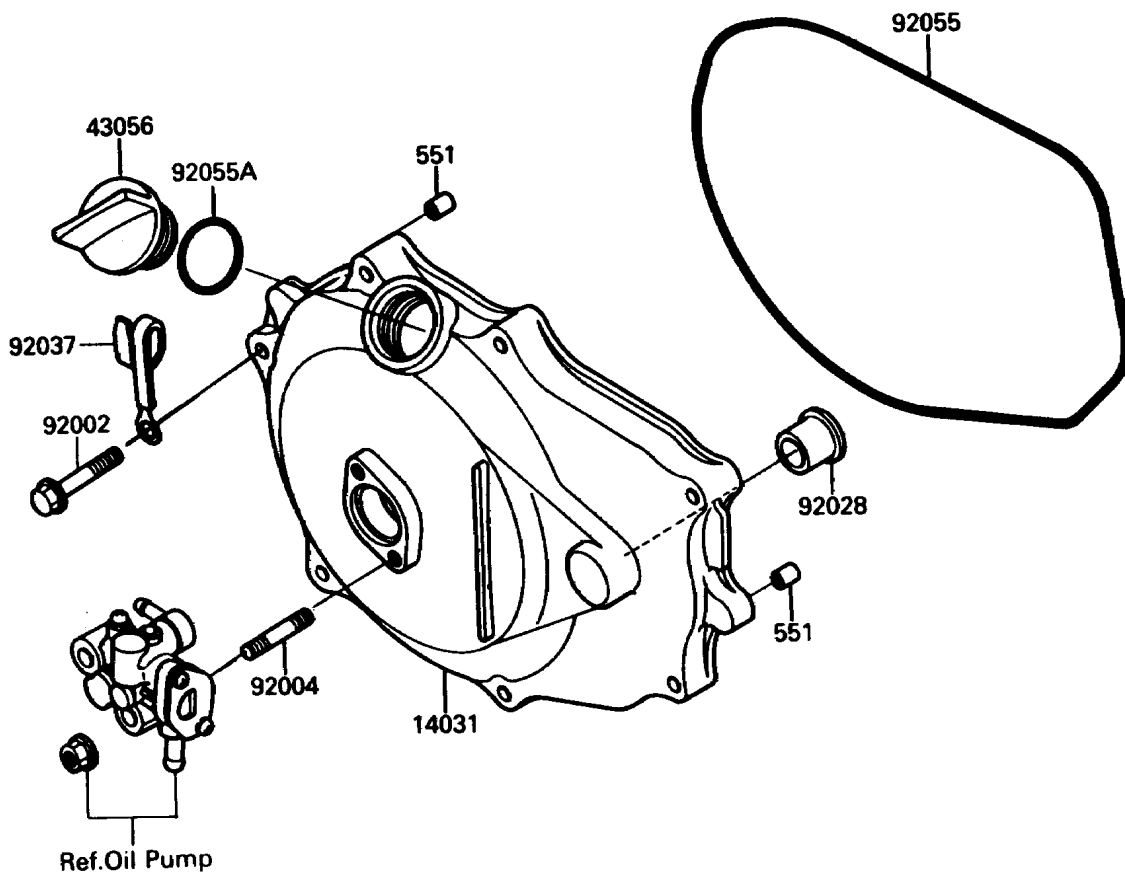

1989 TS

PARTS DIAGRAM

Engine Cover(s)

E1431

1989 TS

PARTS LIST

Engine Cover(s)

ITEM NAME	PART NUMBER	QUANTITY
COVER-GENERATOR (Ref # 14031)	14031-3706	1
BREATHER-BRAKE (Ref # 43056)	43056-502	1
BOLT,6X30 (Ref # 92002)	92002-3726	7
STUD (Ref # 92004)	92004-3710	2
BUSHING (Ref # 92028)	92028-3718	1
CLAMP,L=100 (Ref # 92037)	92037-3736	1
RING-O,GENERATOR COVER (Ref # 92055)	92055-3712	1
RING-O (Ref # 92055A)	92055-515	1
PIN-DOWEL (Ref # 551)	551R0812	2