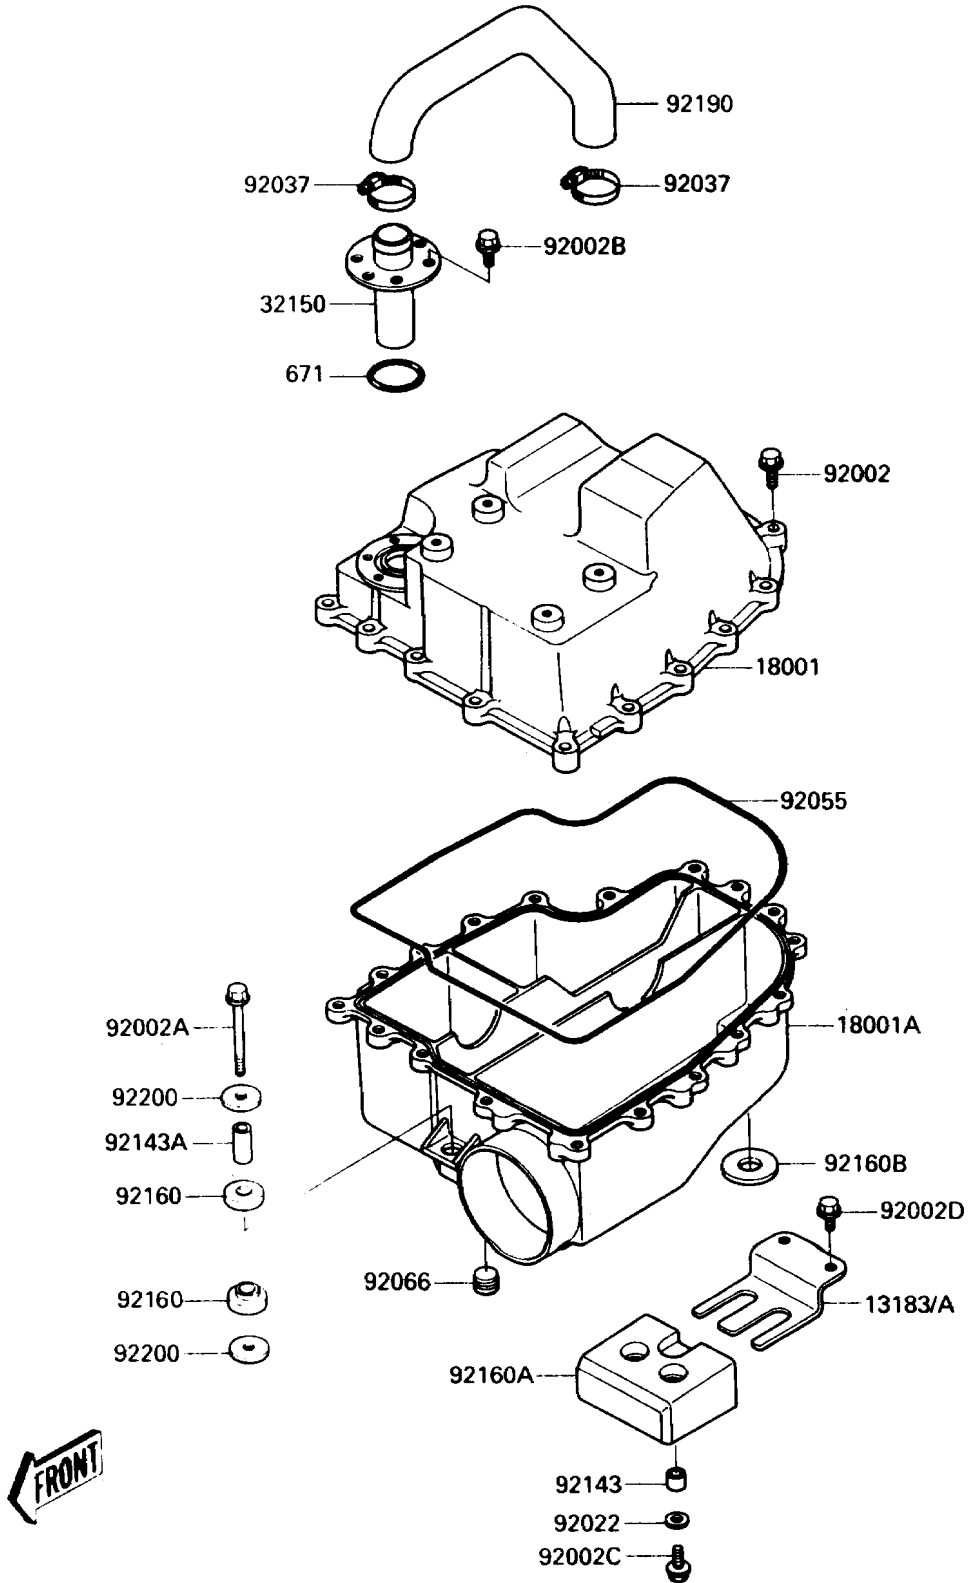

1990 TS

PARTS DIAGRAM

Water Muffler

E1141

1990 TS

PARTS LIST

Water Muffler

Kawasaki

Let the Good Times Roll®

ITEM NAME

PART NUMBER

QUANTITY
