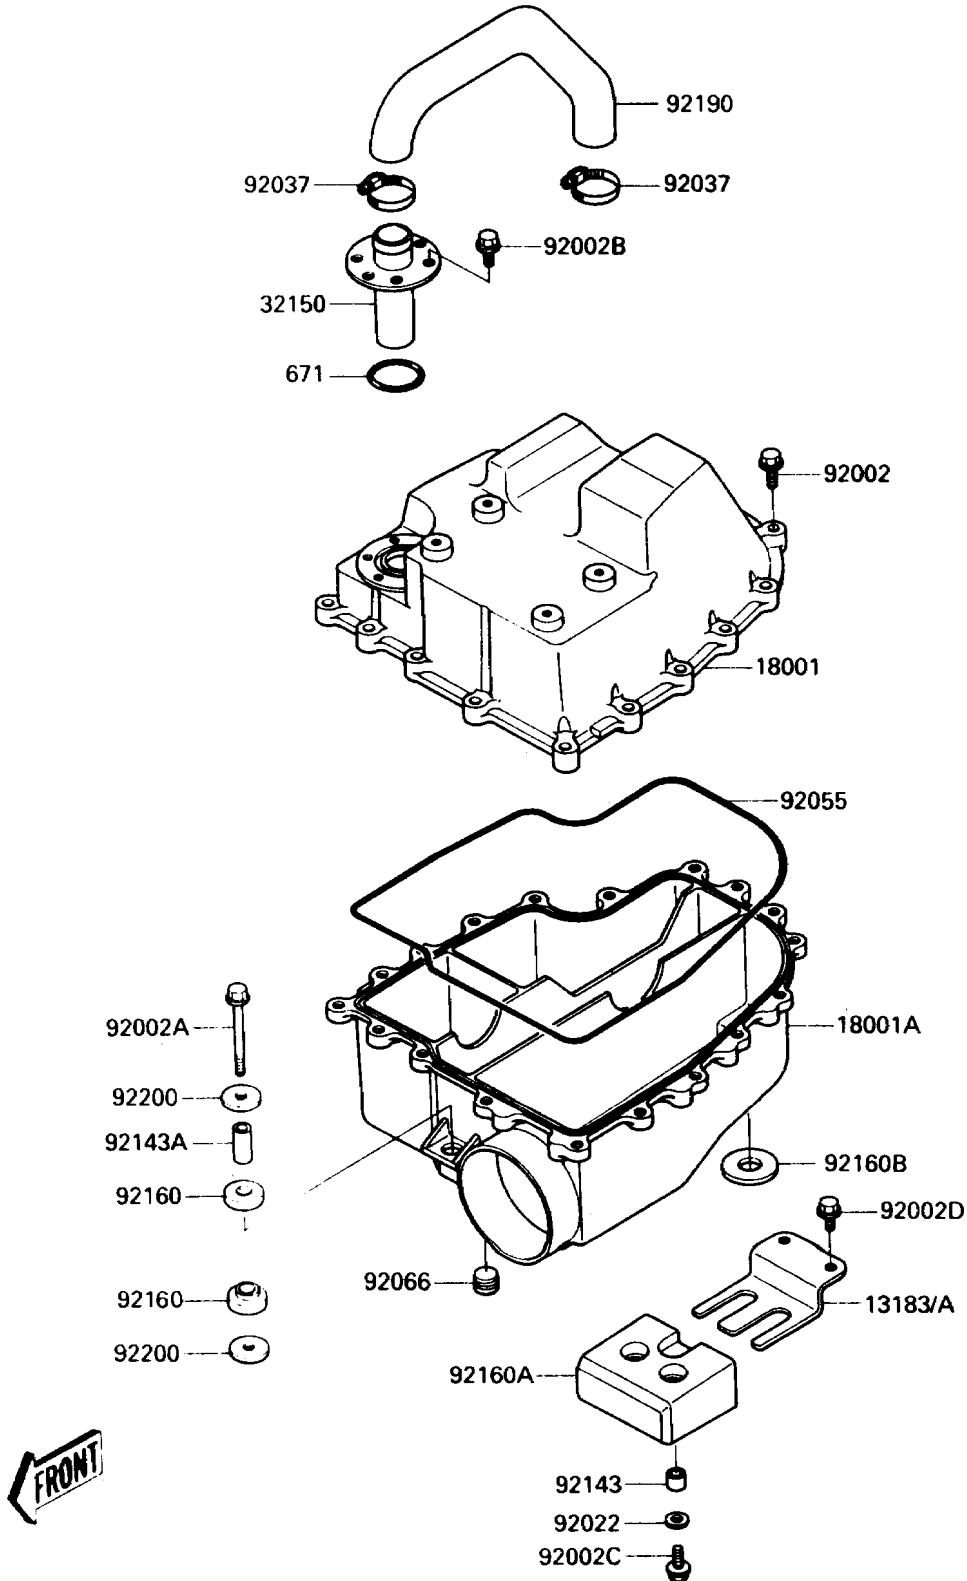

1989 TS

PARTS DIAGRAM

Water Muffler

E1141

1989 TS

PARTS LIST

Water Muffler

ITEM NAME	PART NUMBER	QUANTITY
PLATE (Ref # 13183)	13183-3744	1
MUFFLER,WATER BOX,UPP (Ref # 18001)	18001-3727	1
MUFFLER,WATER BOX,LWR (Ref # 18001A)	18001-3728	1
PIPE,WATER MUFFLER (Ref # 32150)	32150-3738	1
BOLT,6X25 (Ref # 92002)	92002-3714	18
BOLT,6X45 (Ref # 92002A)	92002-3717	1
BOLT,6X16 (Ref # 92002B)	92002-3728	6
BOLT,6X20 (Ref # 92002C)	92002-3755	2
BOLT,6X12 (Ref # 92002D)	92002-3763	2
WASHER (Ref # 92022)	92022-567	2
CLAMP (Ref # 92037)	92037-509	2
RING-O,WATER MUFFLER (Ref # 92055)	92055-3718	1
PLUG (Ref # 92066)	92066-3719	2
COLLAR,7.5X10.5X9 (Ref # 92143)	92143-3714	2
COLLAR,7.5X10.5X24 (Ref # 92143A)	92143-3717	1
DAMPER,FR (Ref # 92160)	92160-3730	2
DAMPER,RR (Ref # 92160A)	92160-3731	1
DAMPER,LWR (Ref # 92160B)	92160-3732	3
TUBE (Ref # 92190)	92059-3875	1
WASHER,6.5X32X3 (Ref # 92200)	92022-3749	2
O RING,60MM (Ref # 671)	671B2560	1