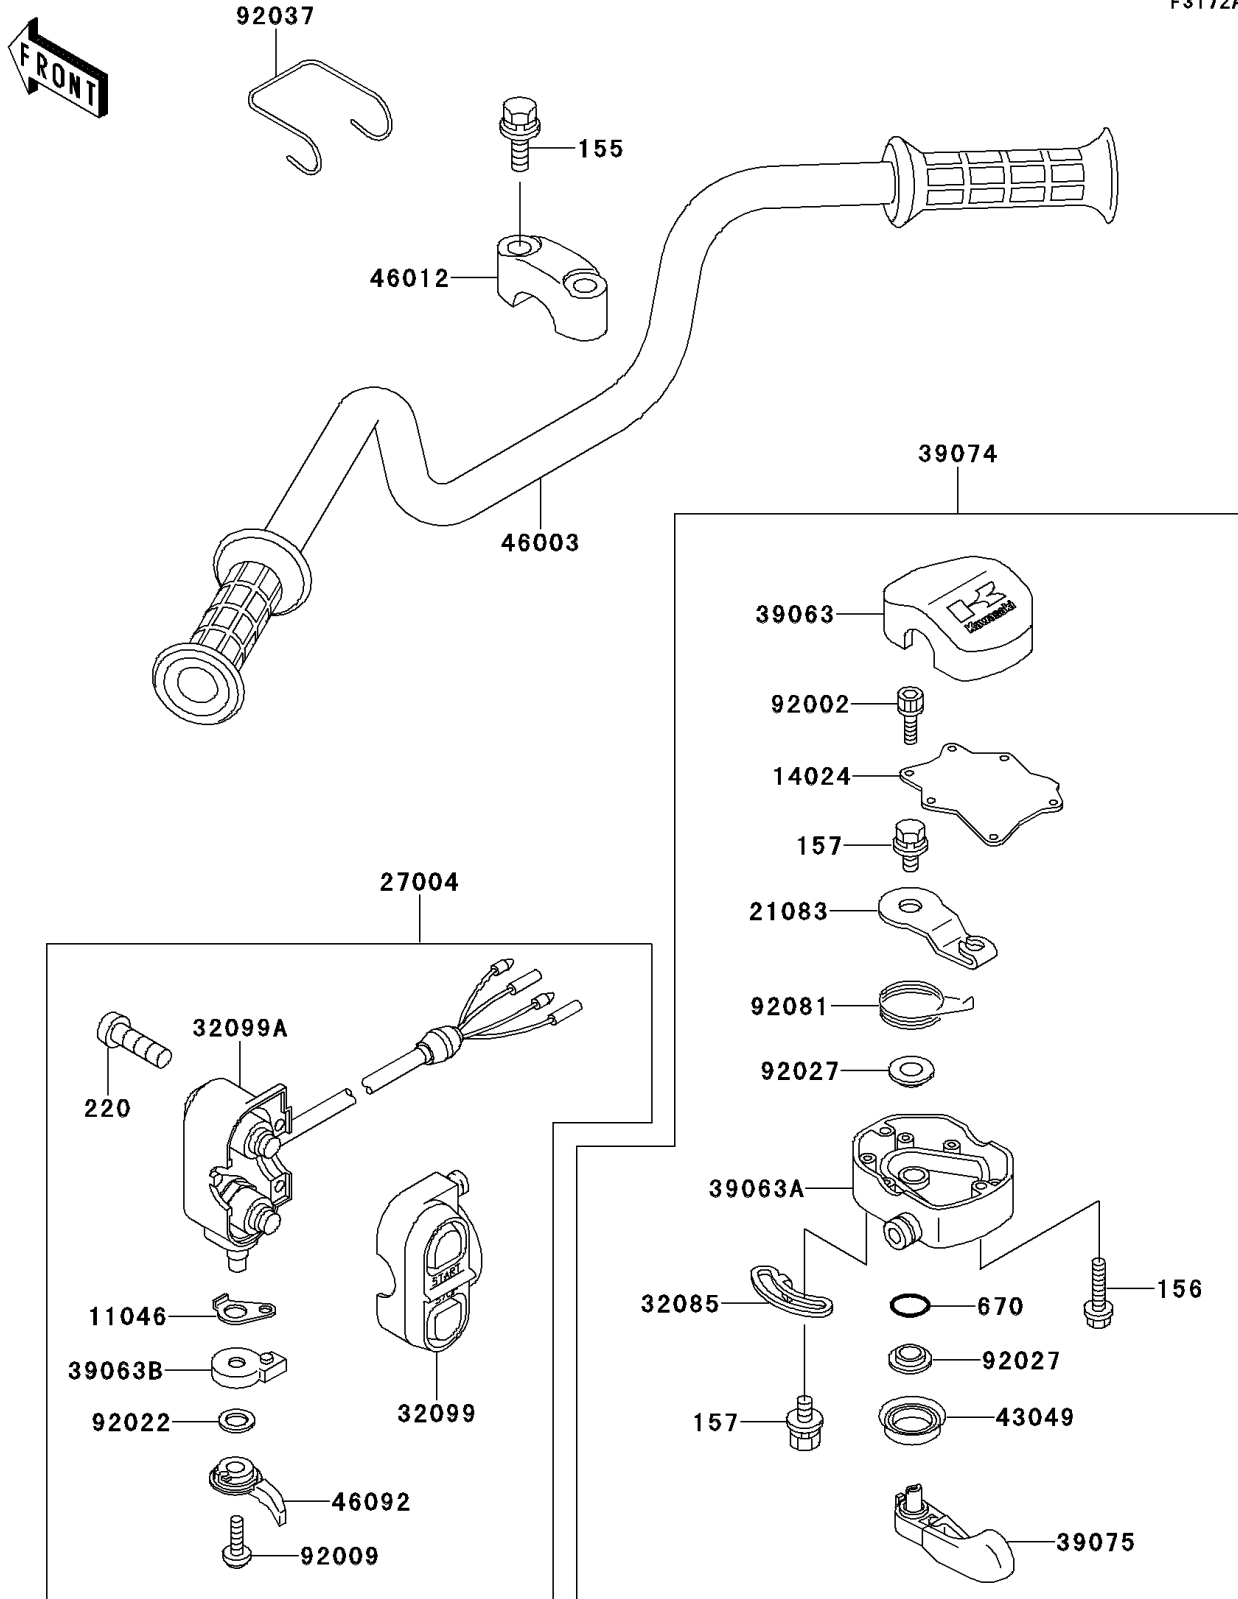

1992 X2

PARTS DIAGRAM

Handlebar

F3172A

1992 X2

PARTS LIST

Handlebar

Kawasaki

Let the Good Times Roll®

ITEM NAME

PART NUMBER

QUANTITY
