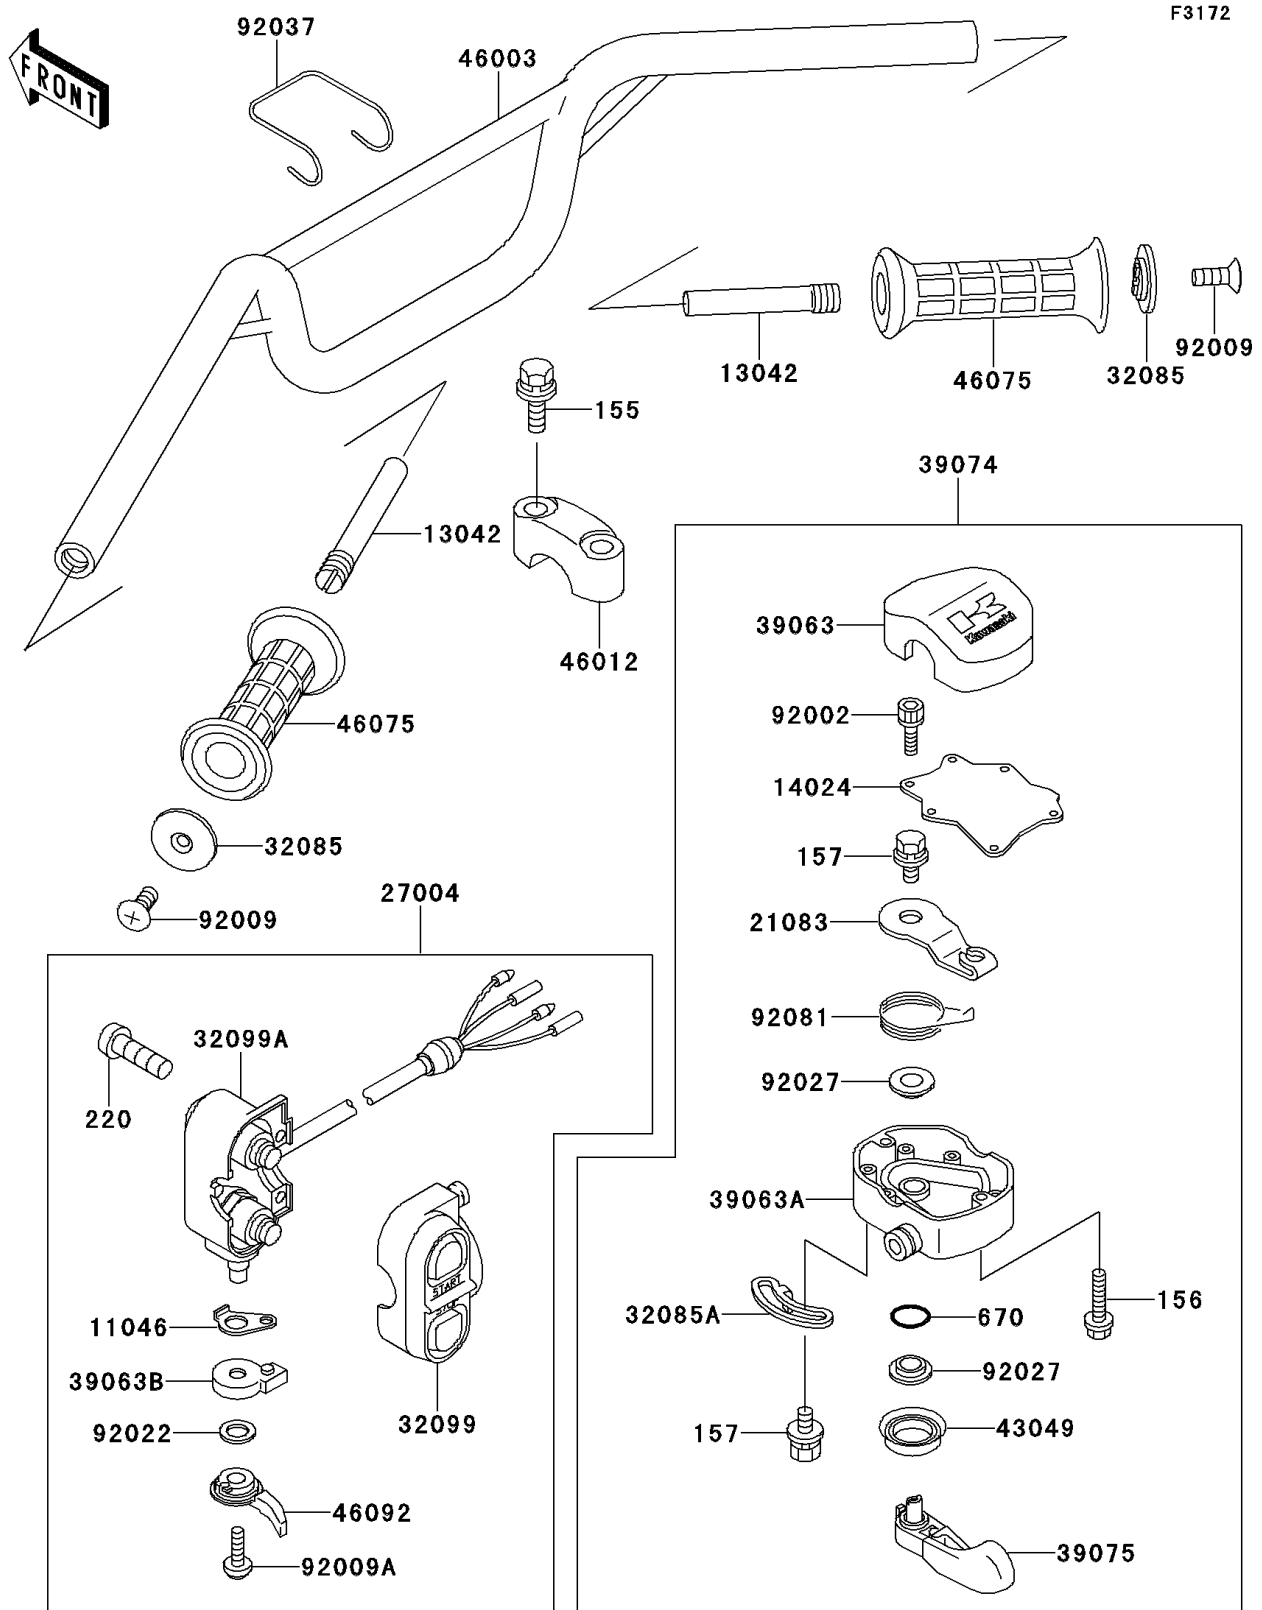

1991 X2

PARTS DIAGRAM

Handlebar

1991 X2

PARTS LIST

Handlebar

Kawasaki

Let the Good Times Roll®

ITEM NAME

PART NUMBER

QUANTITY
