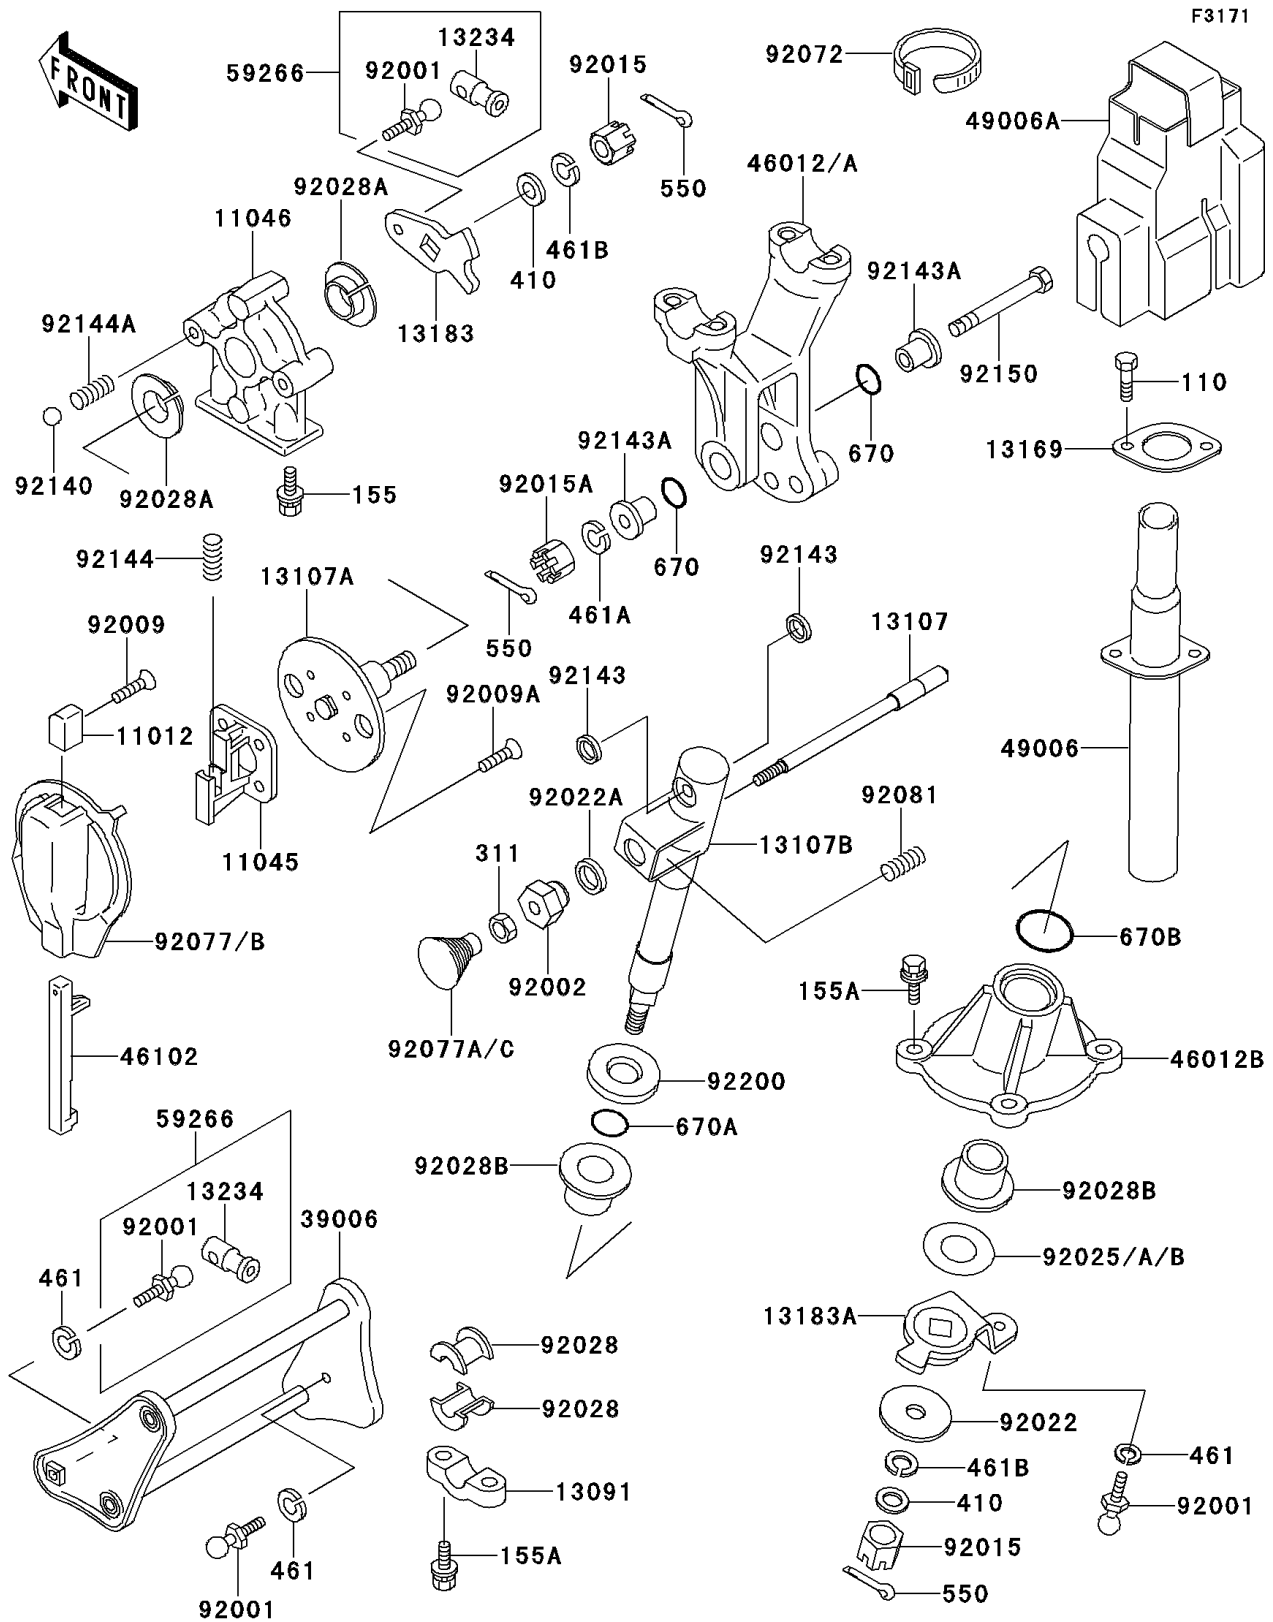

1994 X2

PARTS DIAGRAM

Handle Pole

1994 X2

PARTS LIST

Handle Pole

Kawasaki

Let the Good Times Roll®

ITEM NAME

PART NUMBER

QUANTITY
