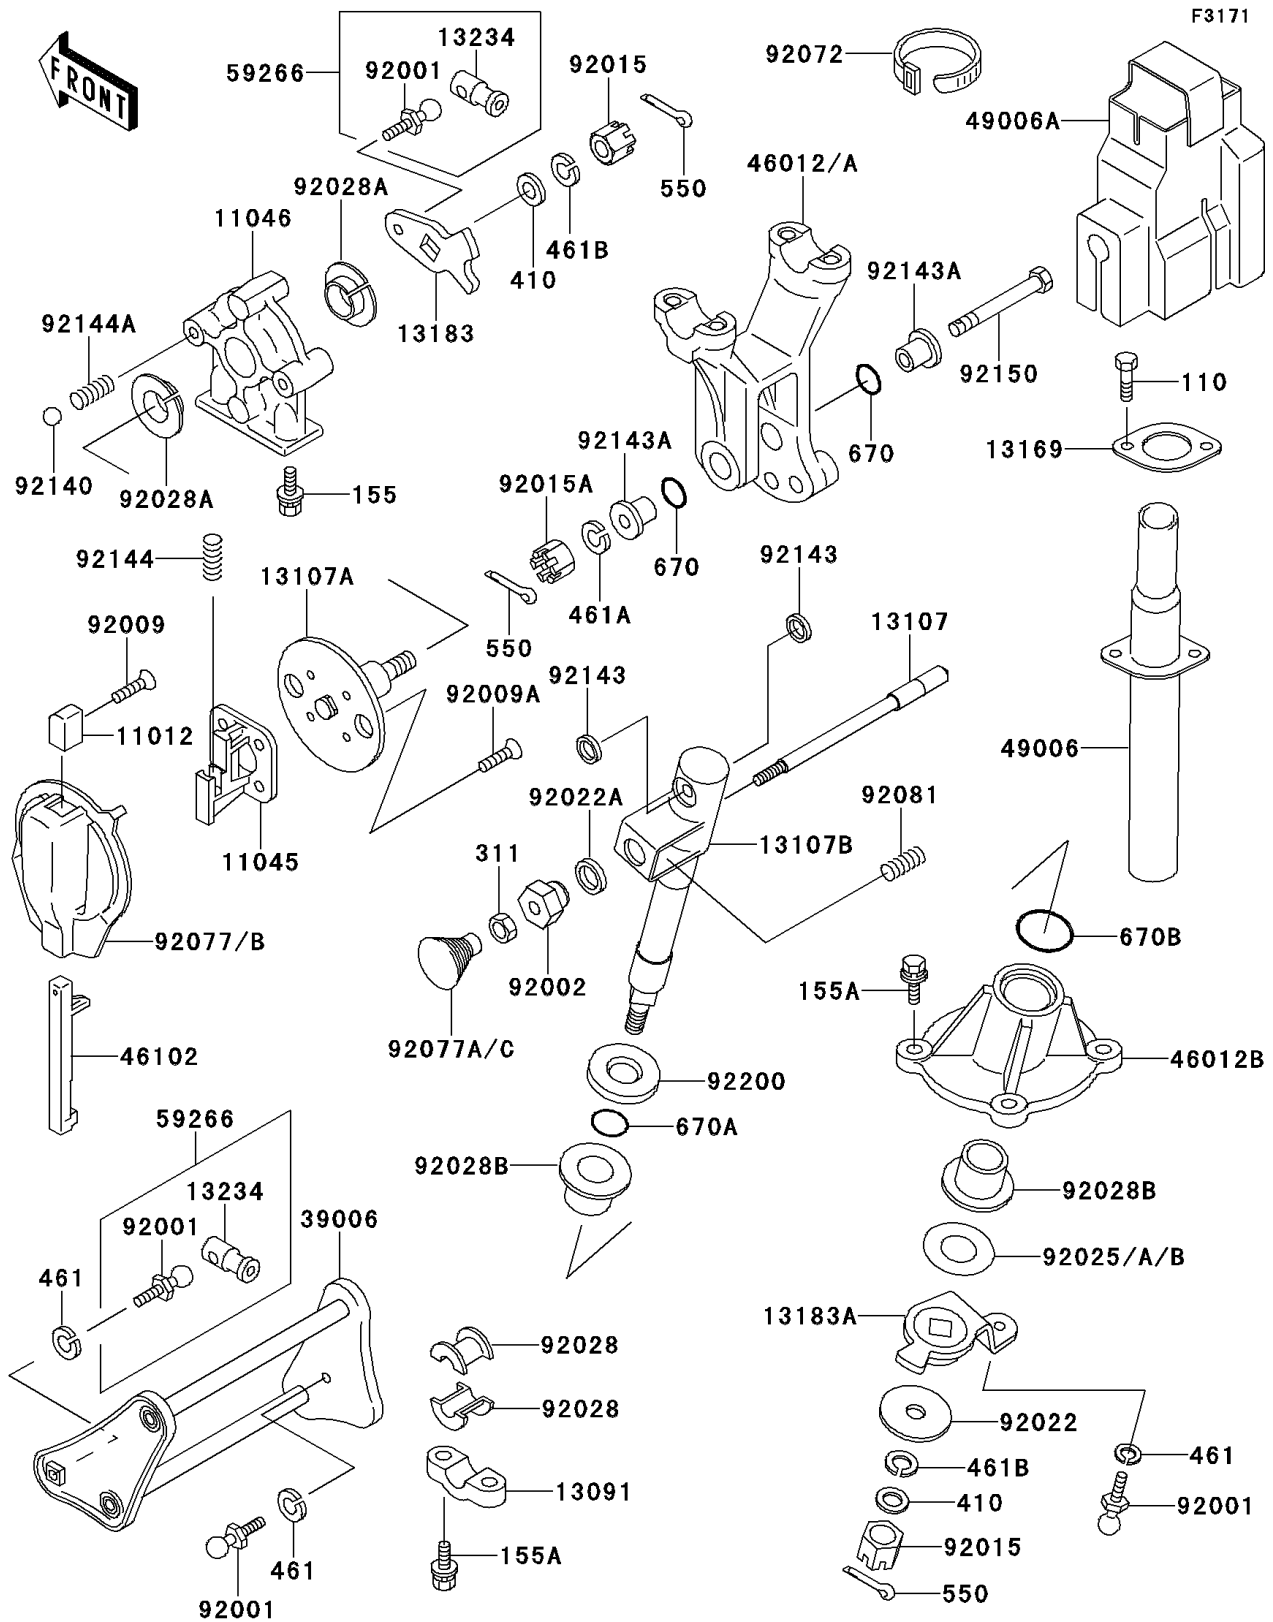

1992 X2

PARTS DIAGRAM

Handle Pole

1992 X2

PARTS LIST

Handle Pole

Kawasaki

Let the Good Times Roll®

ITEM NAME

PART NUMBER

QUANTITY
