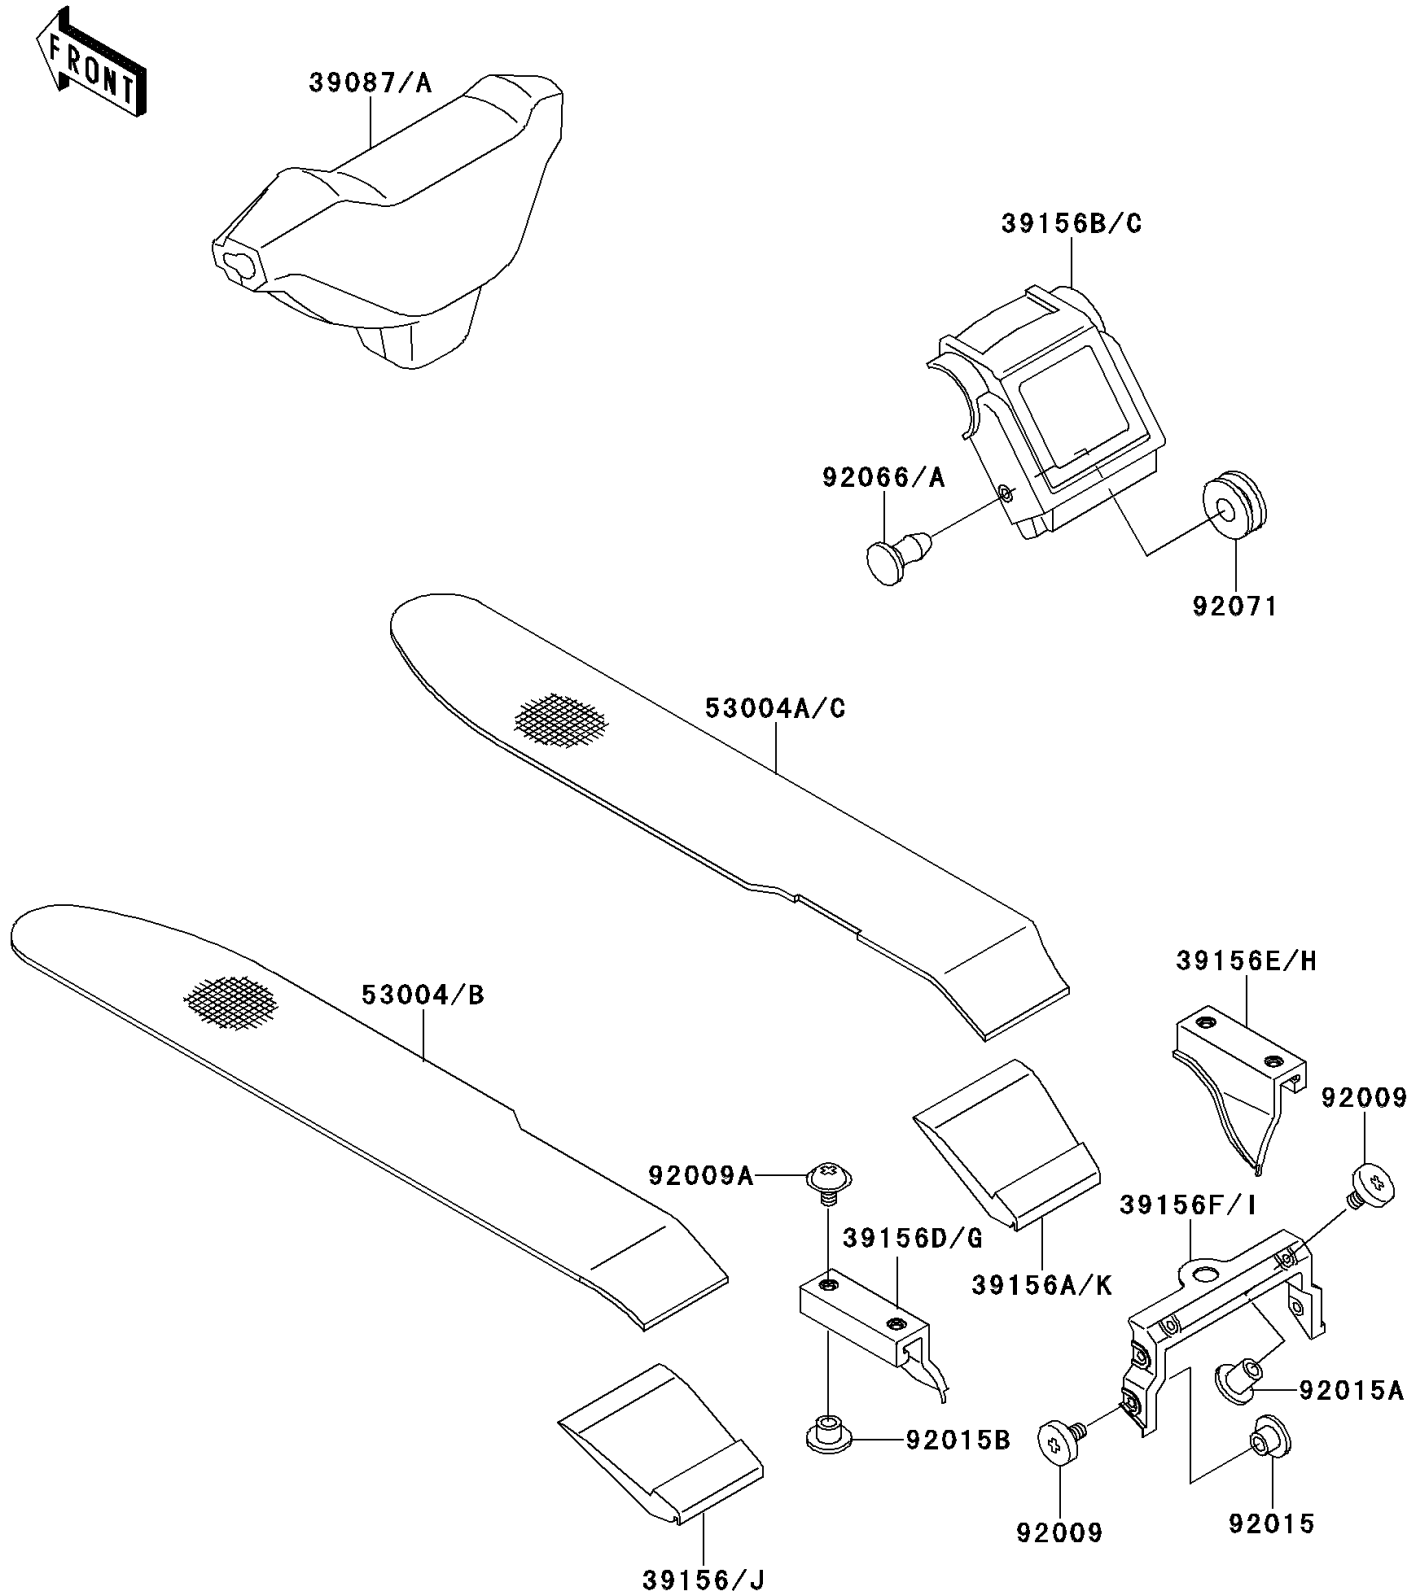

1992 X2

PARTS DIAGRAM

Pads

F3147

1992 X2

PARTS LIST

Pads

Kawasaki

Let the Good Times Roll®

ITEM NAME

PART NUMBER

QUANTITY
