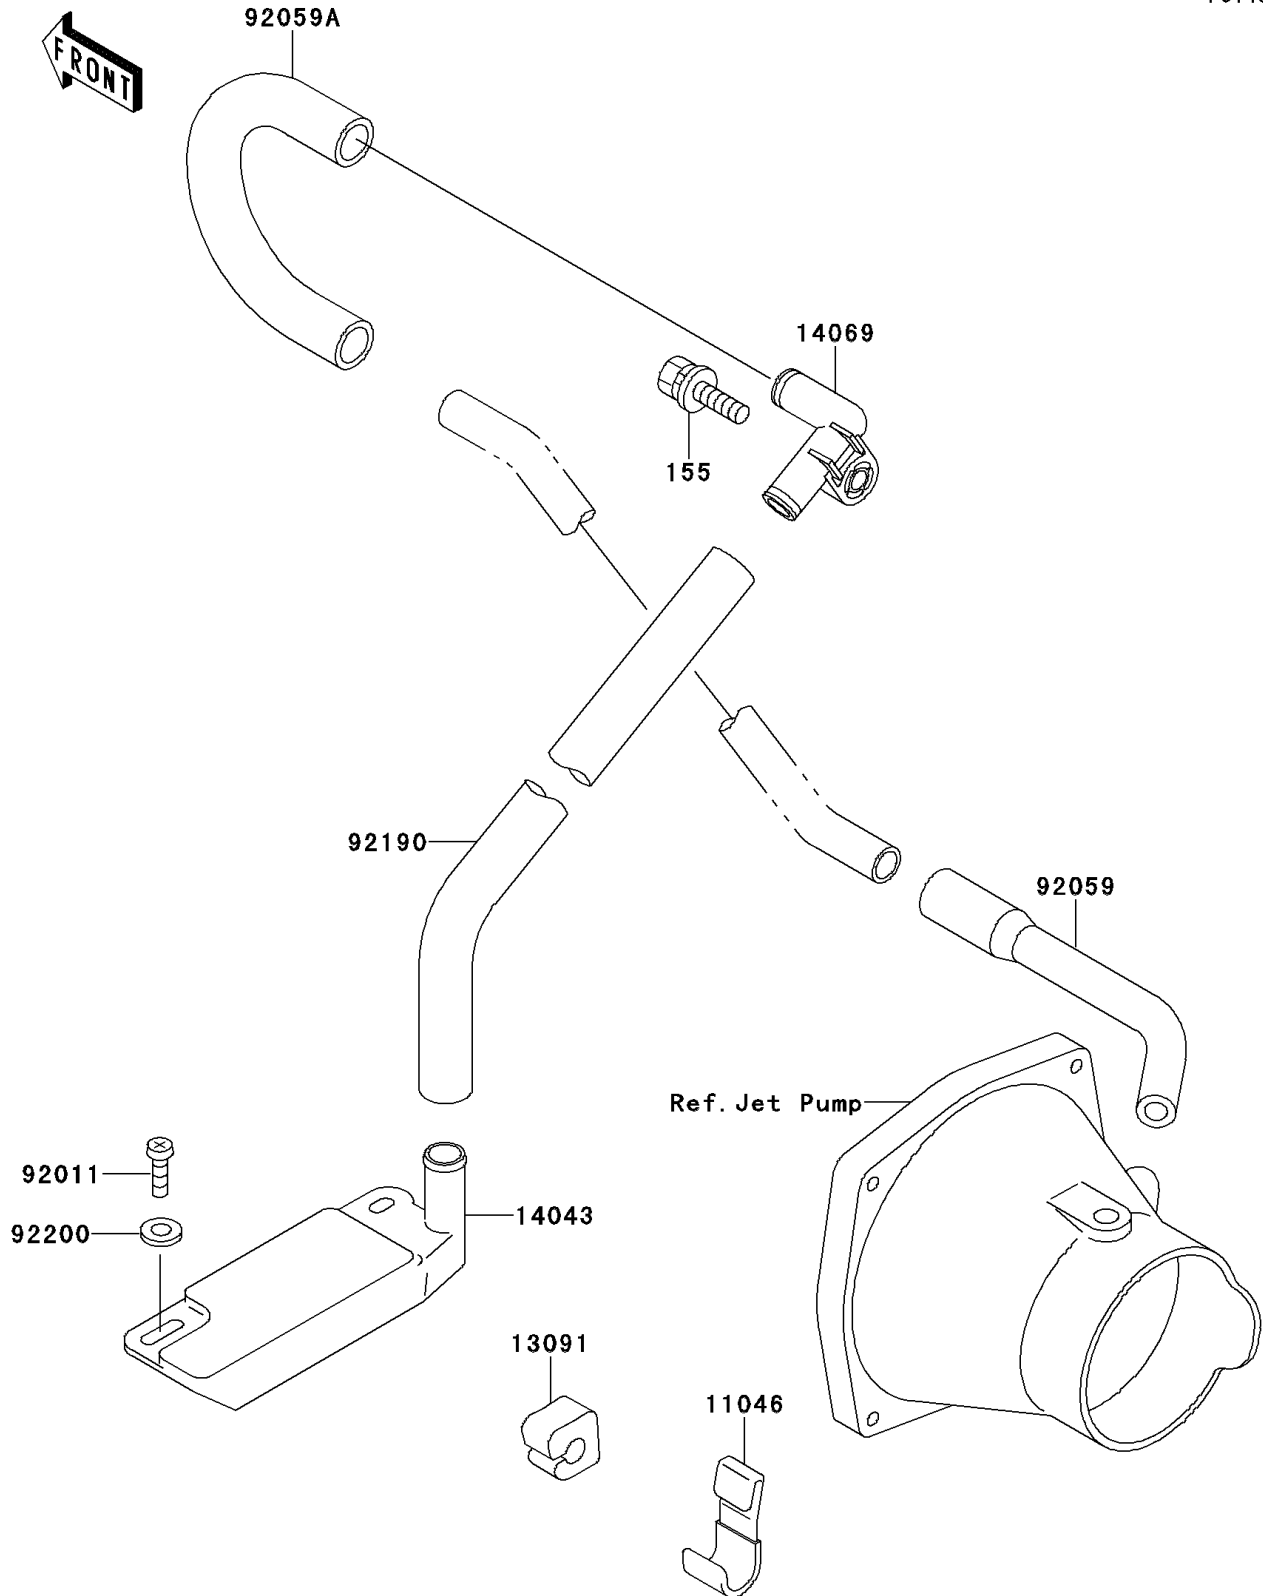

1991 X2

PARTS DIAGRAM

Bilge System

F3145

1991 X2

PARTS LIST

Bilge System

Kawasaki

Let the Good Times Roll®

ITEM NAME

PART NUMBER

QUANTITY
