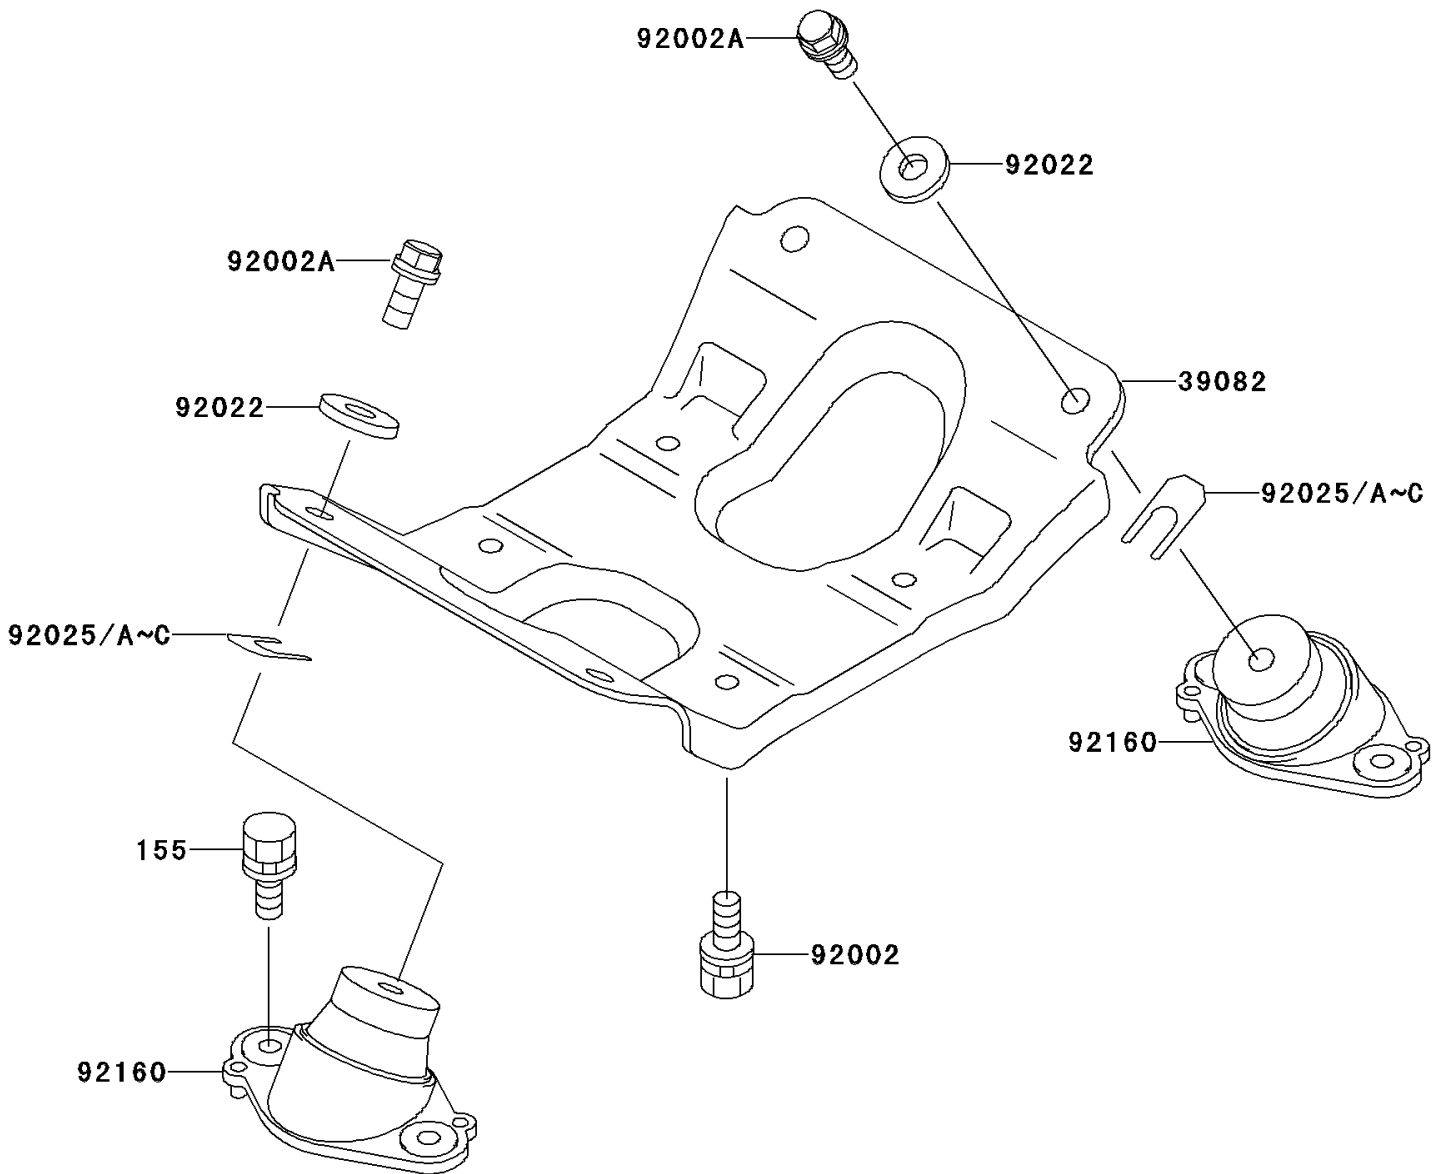

1994 X2

PARTS DIAGRAM

Engine Mount

F3144

1994 X2

PARTS LIST

Engine Mount

Kawasaki

Let the Good Times Roll®

ITEM NAME

PART NUMBER

QUANTITY
