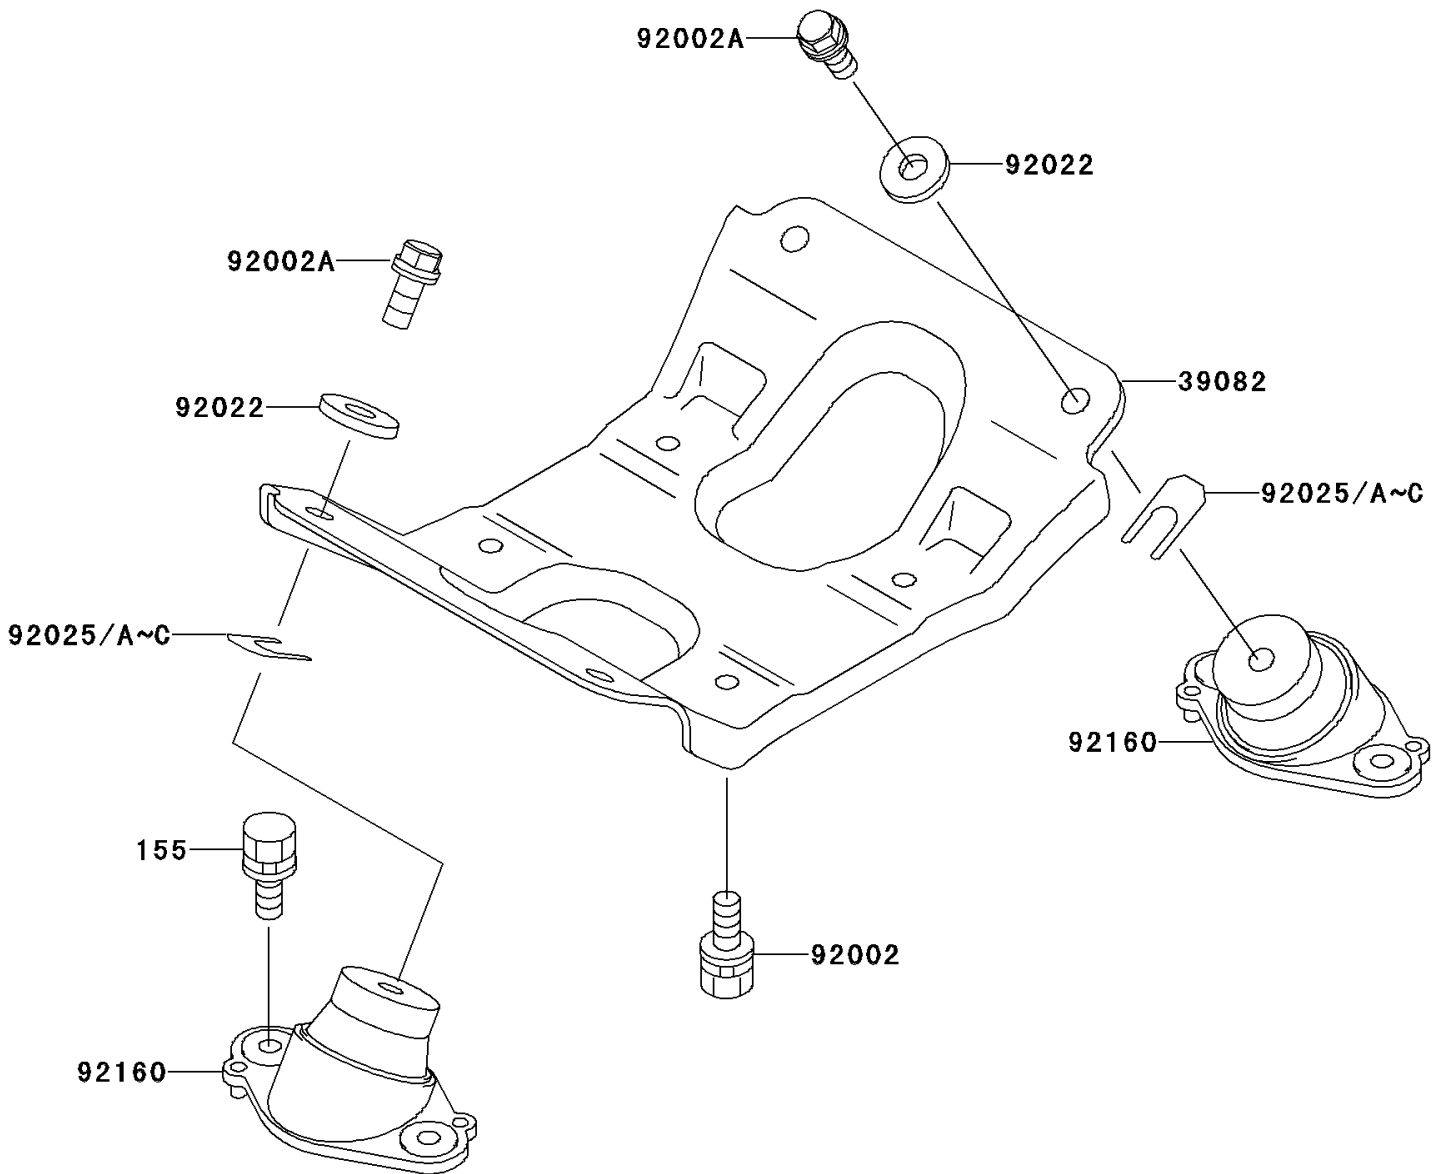

1991 X2

PARTS DIAGRAM

Engine Mount

F3144

1991 X2

PARTS LIST

Engine Mount

Kawasaki

Let the Good Times Roll®

ITEM NAME

PART NUMBER

QUANTITY
