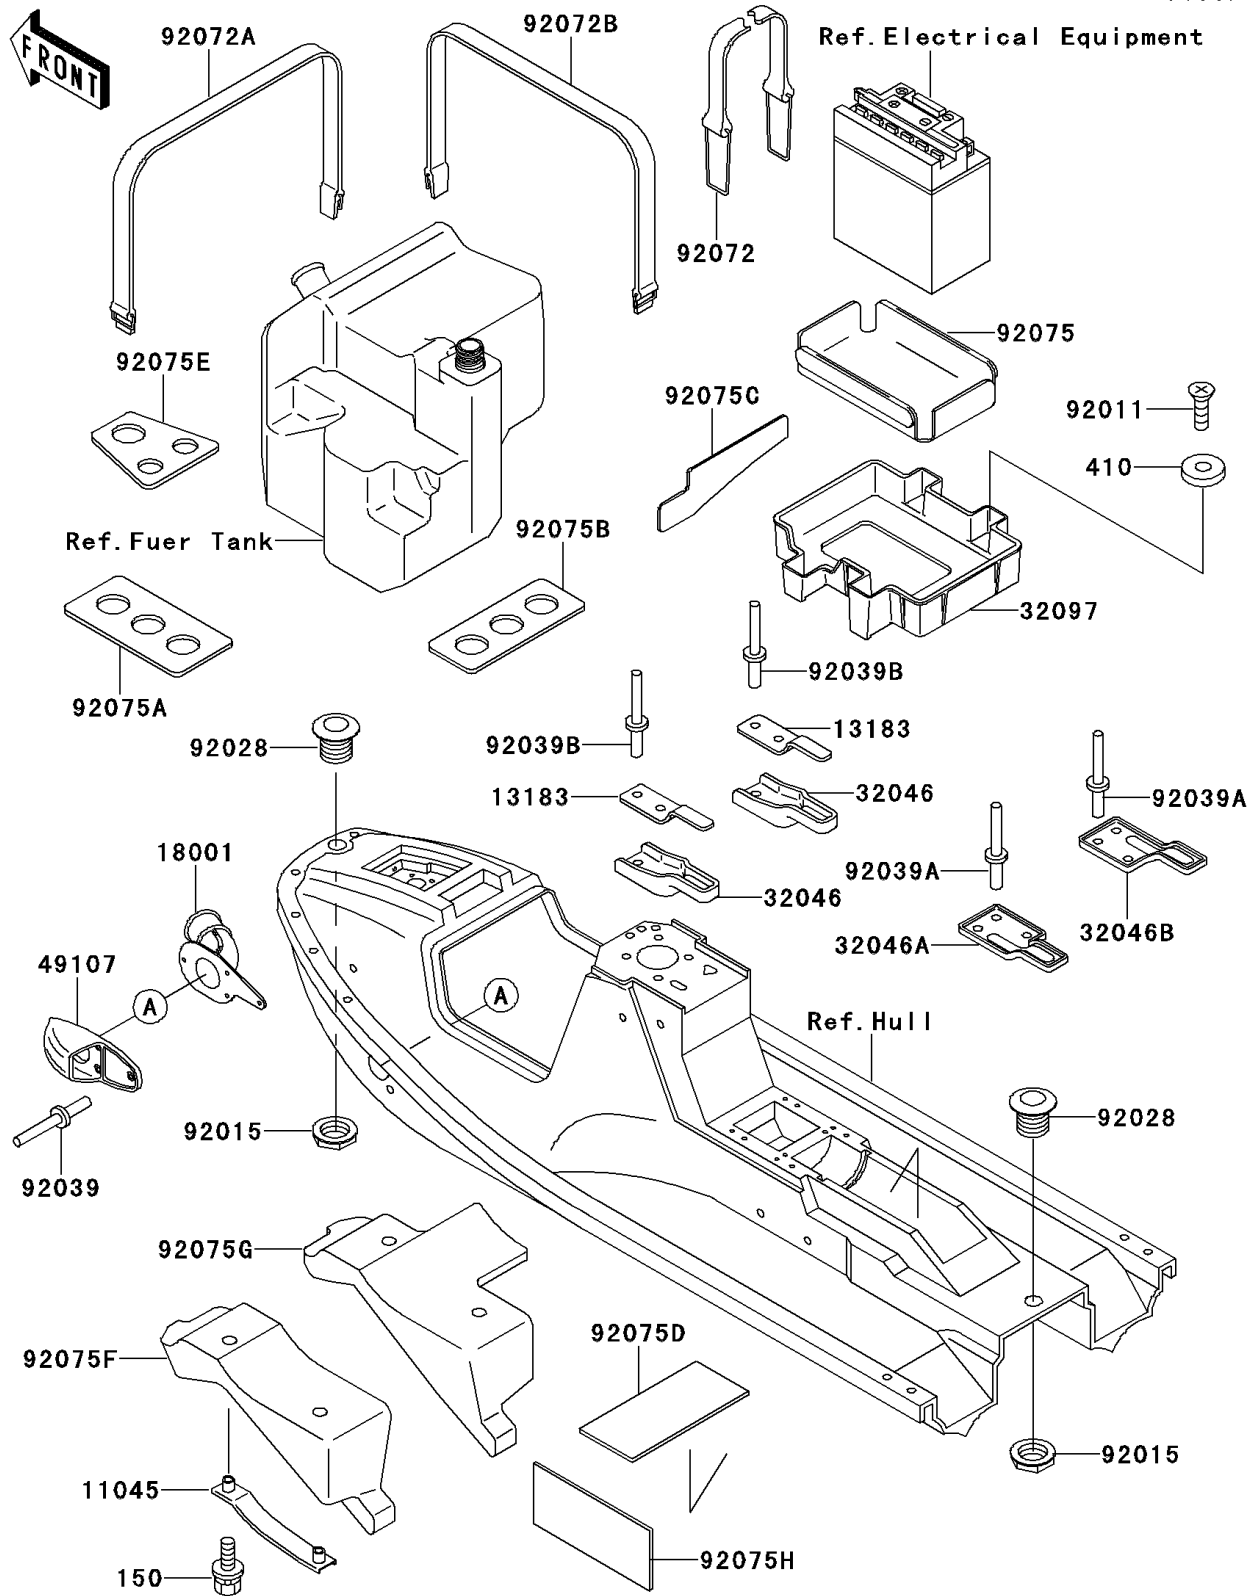

1992 X2

PARTS DIAGRAM

Hull Fittings

F3143

1992 X2

PARTS LIST

Hull Fittings

Kawasaki

Let the Good Times Roll®

ITEM NAME

PART NUMBER

QUANTITY
