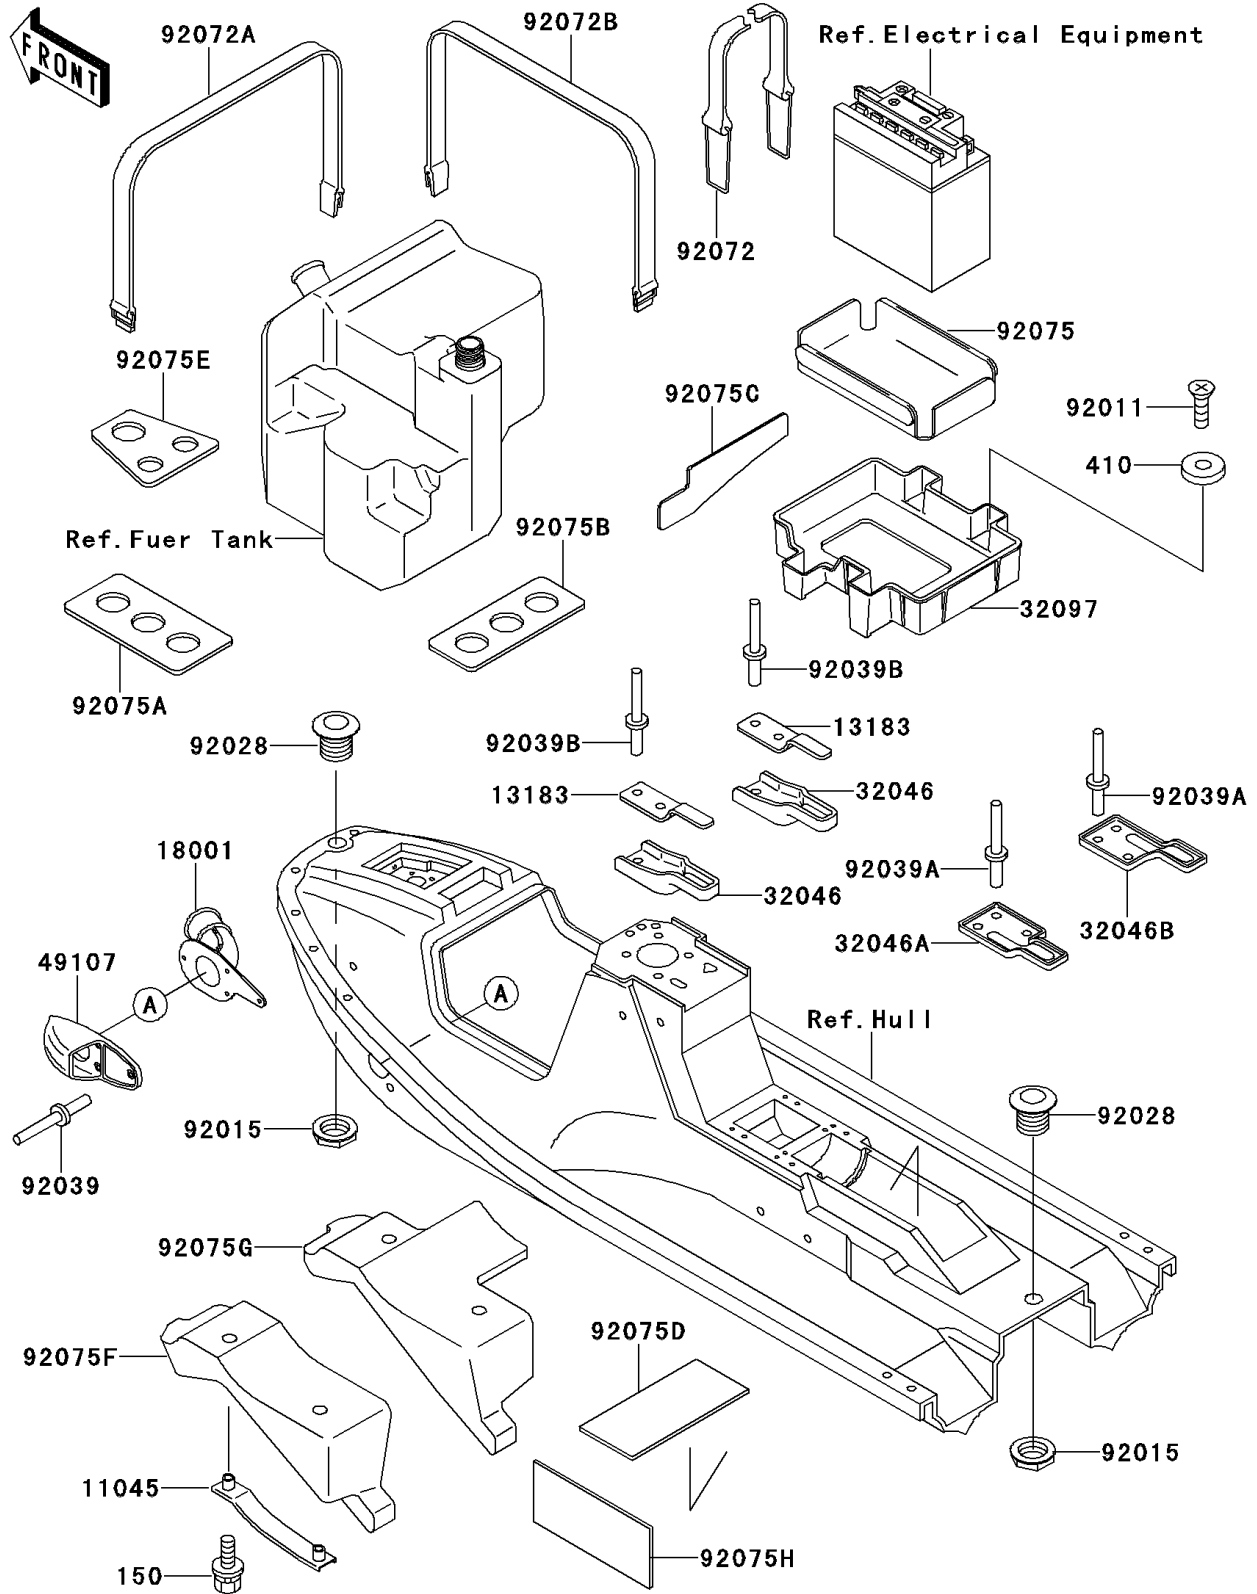

1991 X2

PARTS DIAGRAM

Hull Fittings

F3143

1991 X2

PARTS LIST

Hull Fittings

Kawasaki

Let the Good Times Roll®

ITEM NAME

PART NUMBER

QUANTITY
