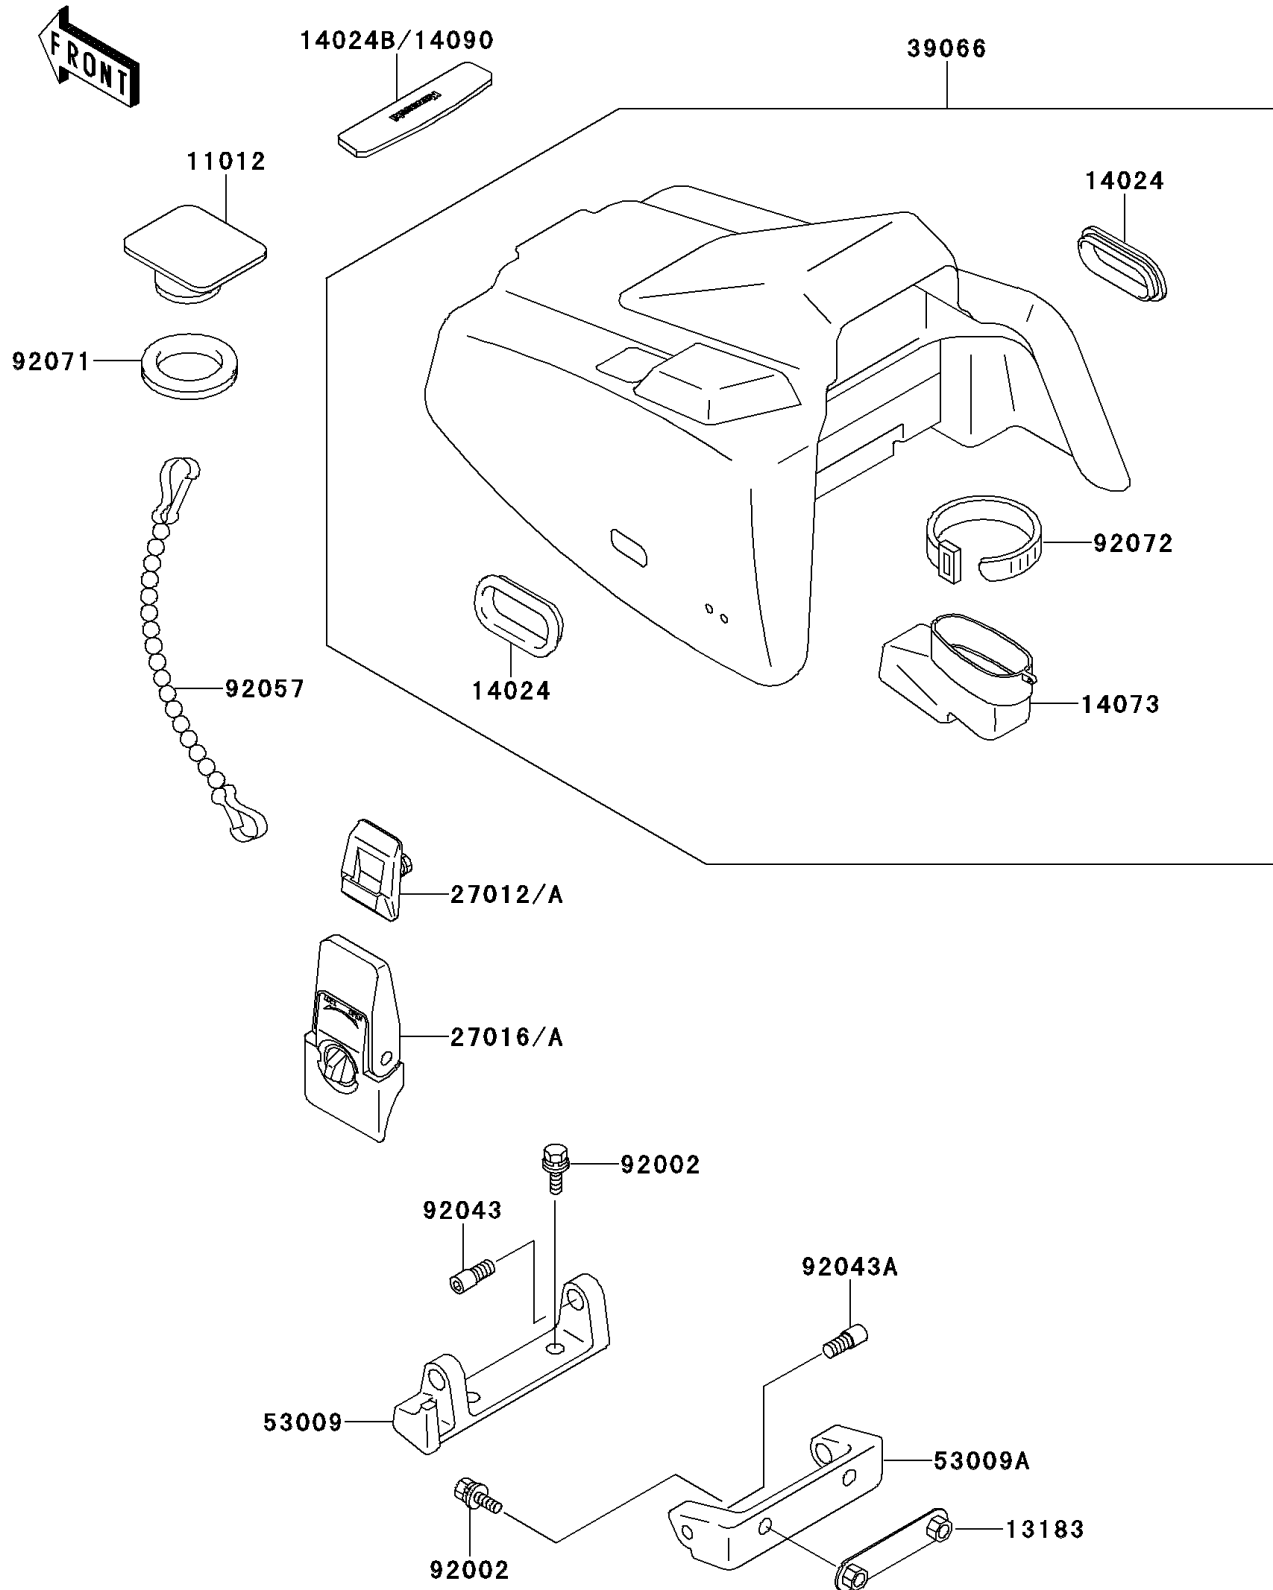

1994 X2

PARTS DIAGRAM

Engine Hood

F3142

1994 X2

PARTS LIST

Engine Hood

ITEM NAME

PART NUMBER

QUANTITY
