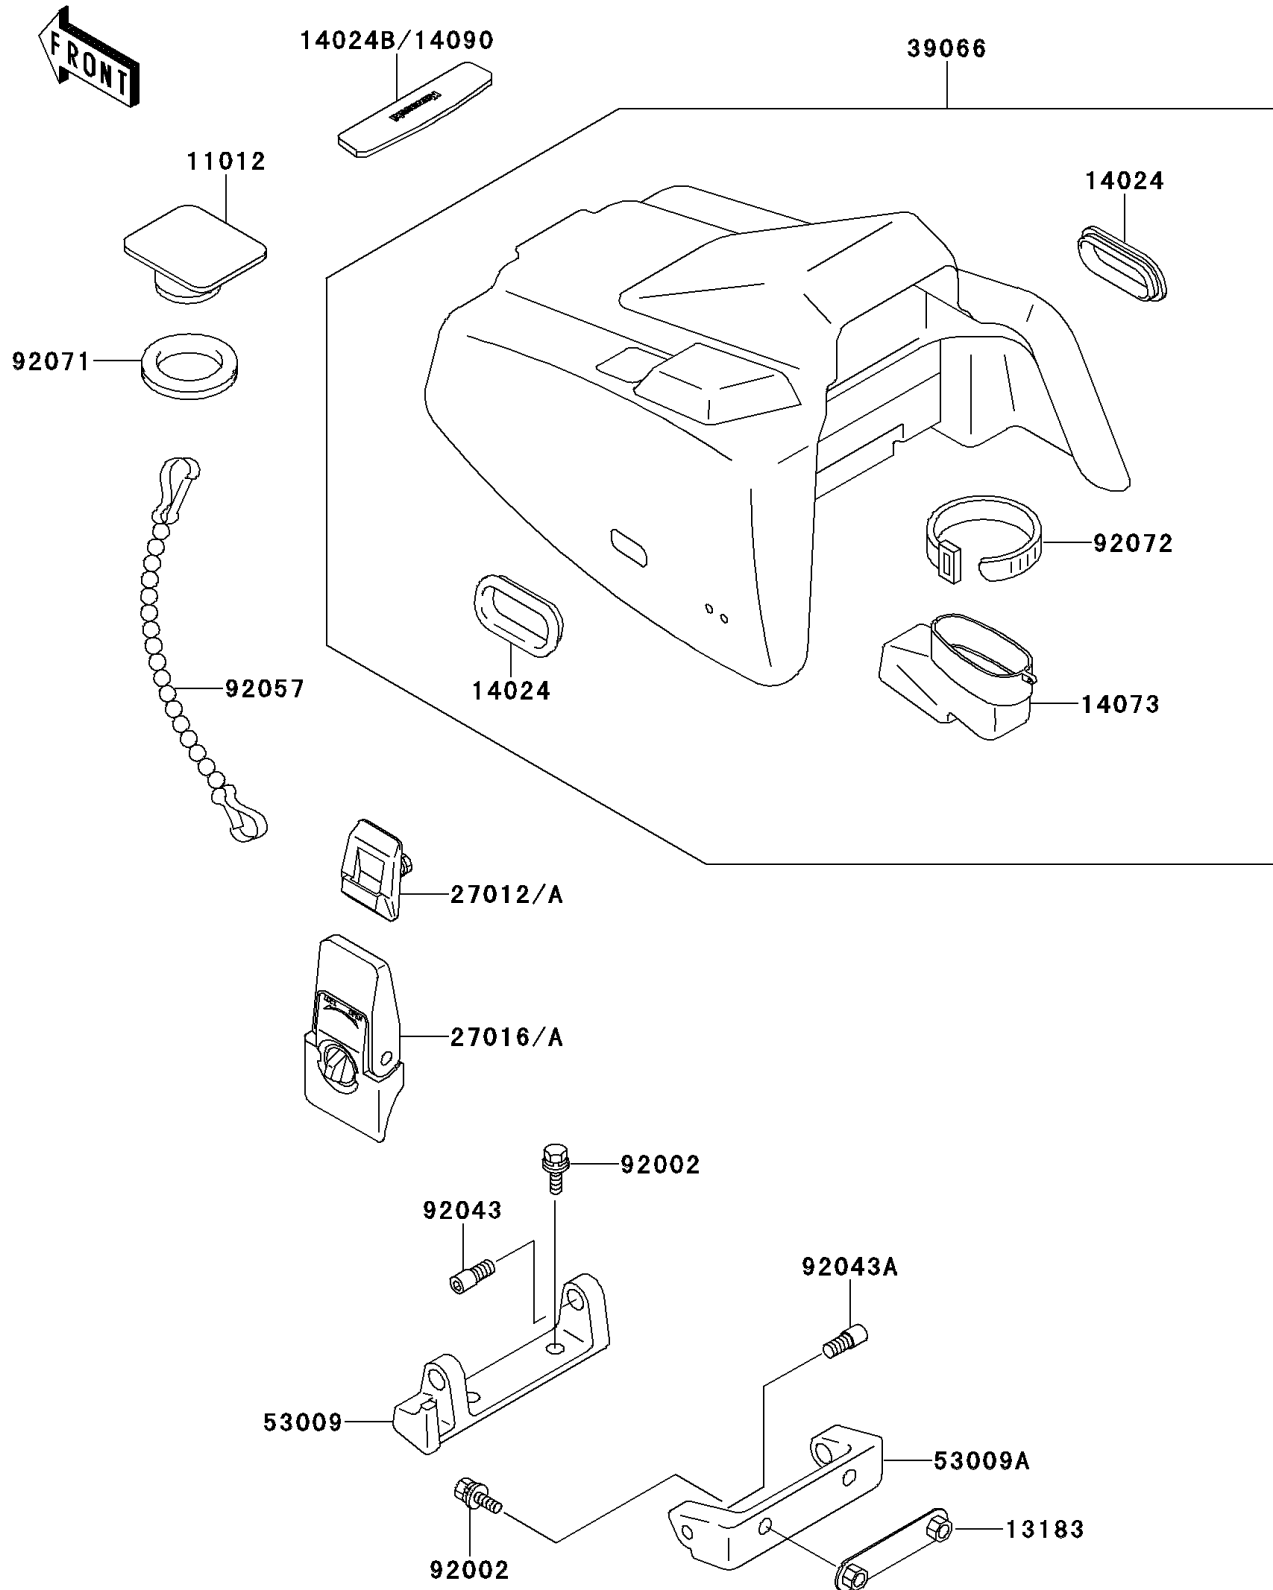

1992 X2

PARTS DIAGRAM

Engine Hood

F3142

1992 X2

PARTS LIST

Engine Hood

Kawasaki

Let the Good Times Roll®

ITEM NAME

PART NUMBER

QUANTITY
