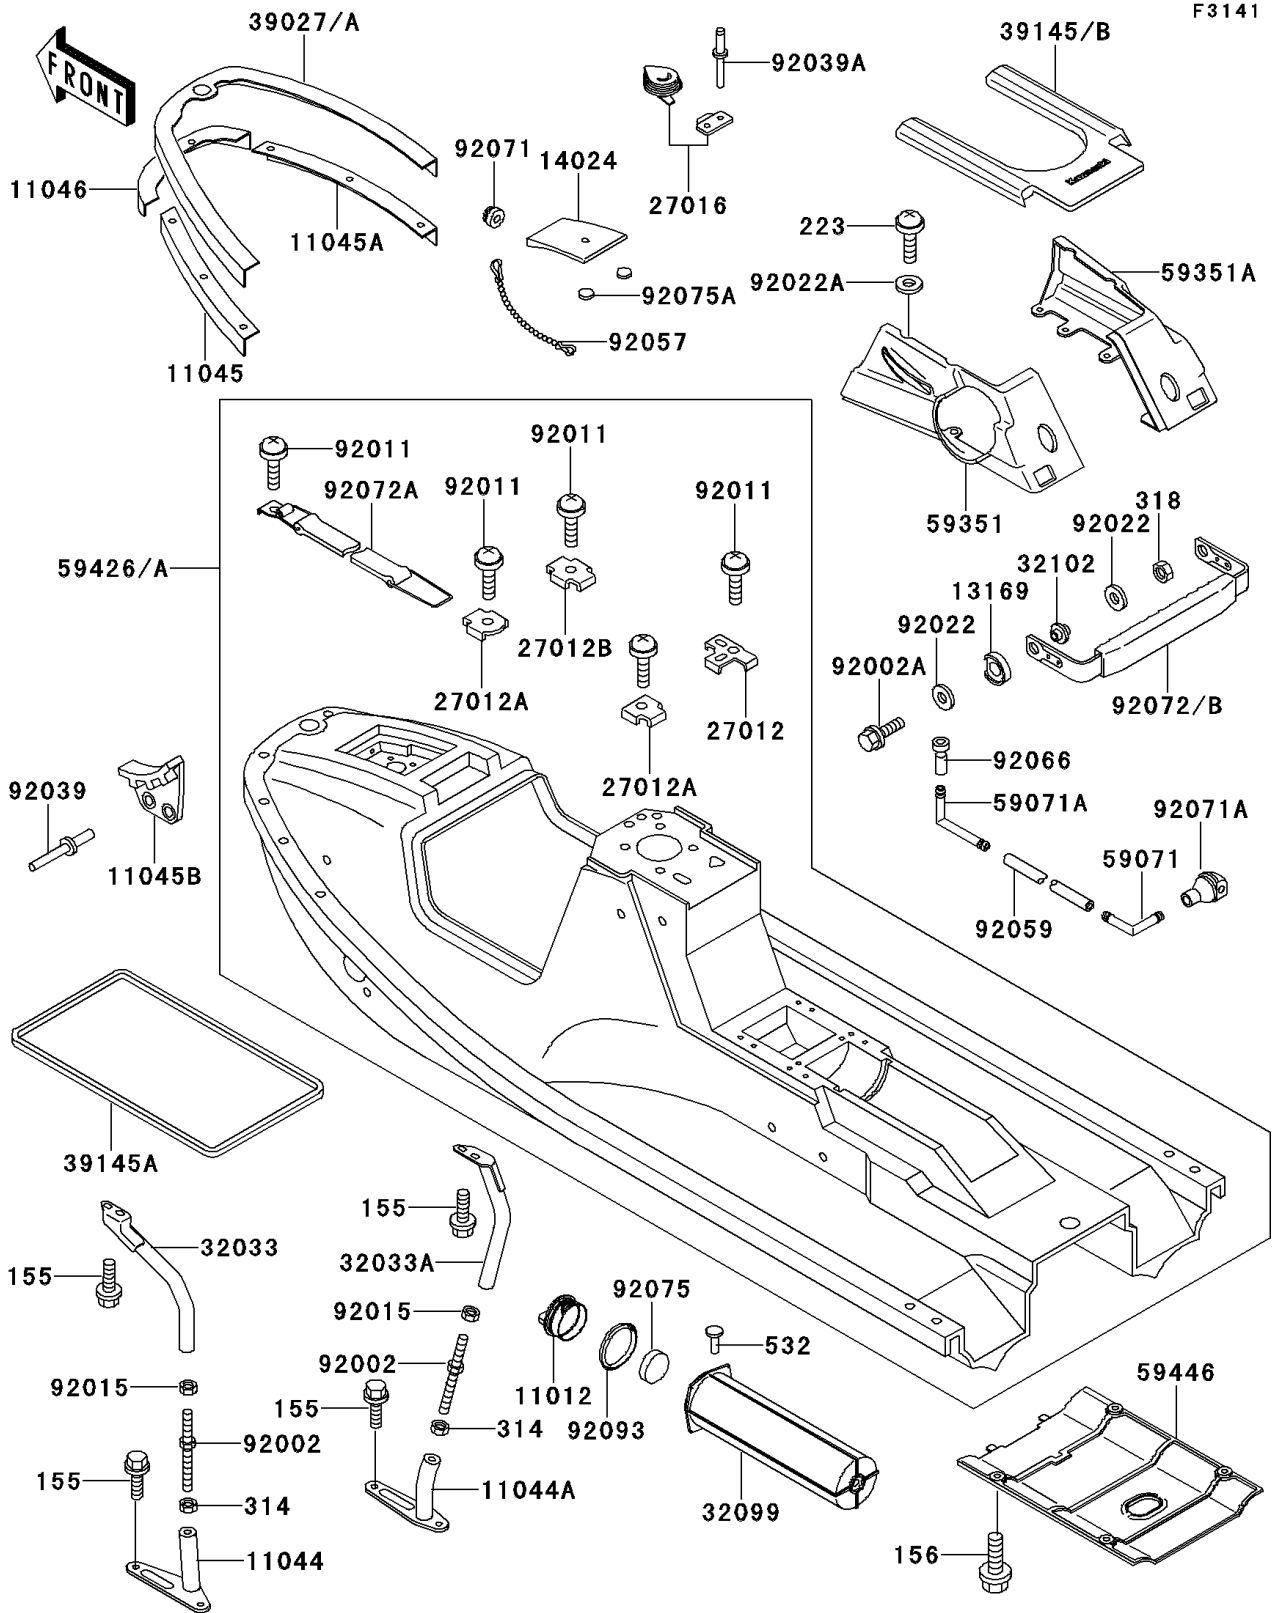

1994 X2

PARTS DIAGRAM

Hull

1994 X2

PARTS LIST

Hull

Kawasaki

Let the Good Times Roll®

ITEM NAME

PART NUMBER

QUANTITY
