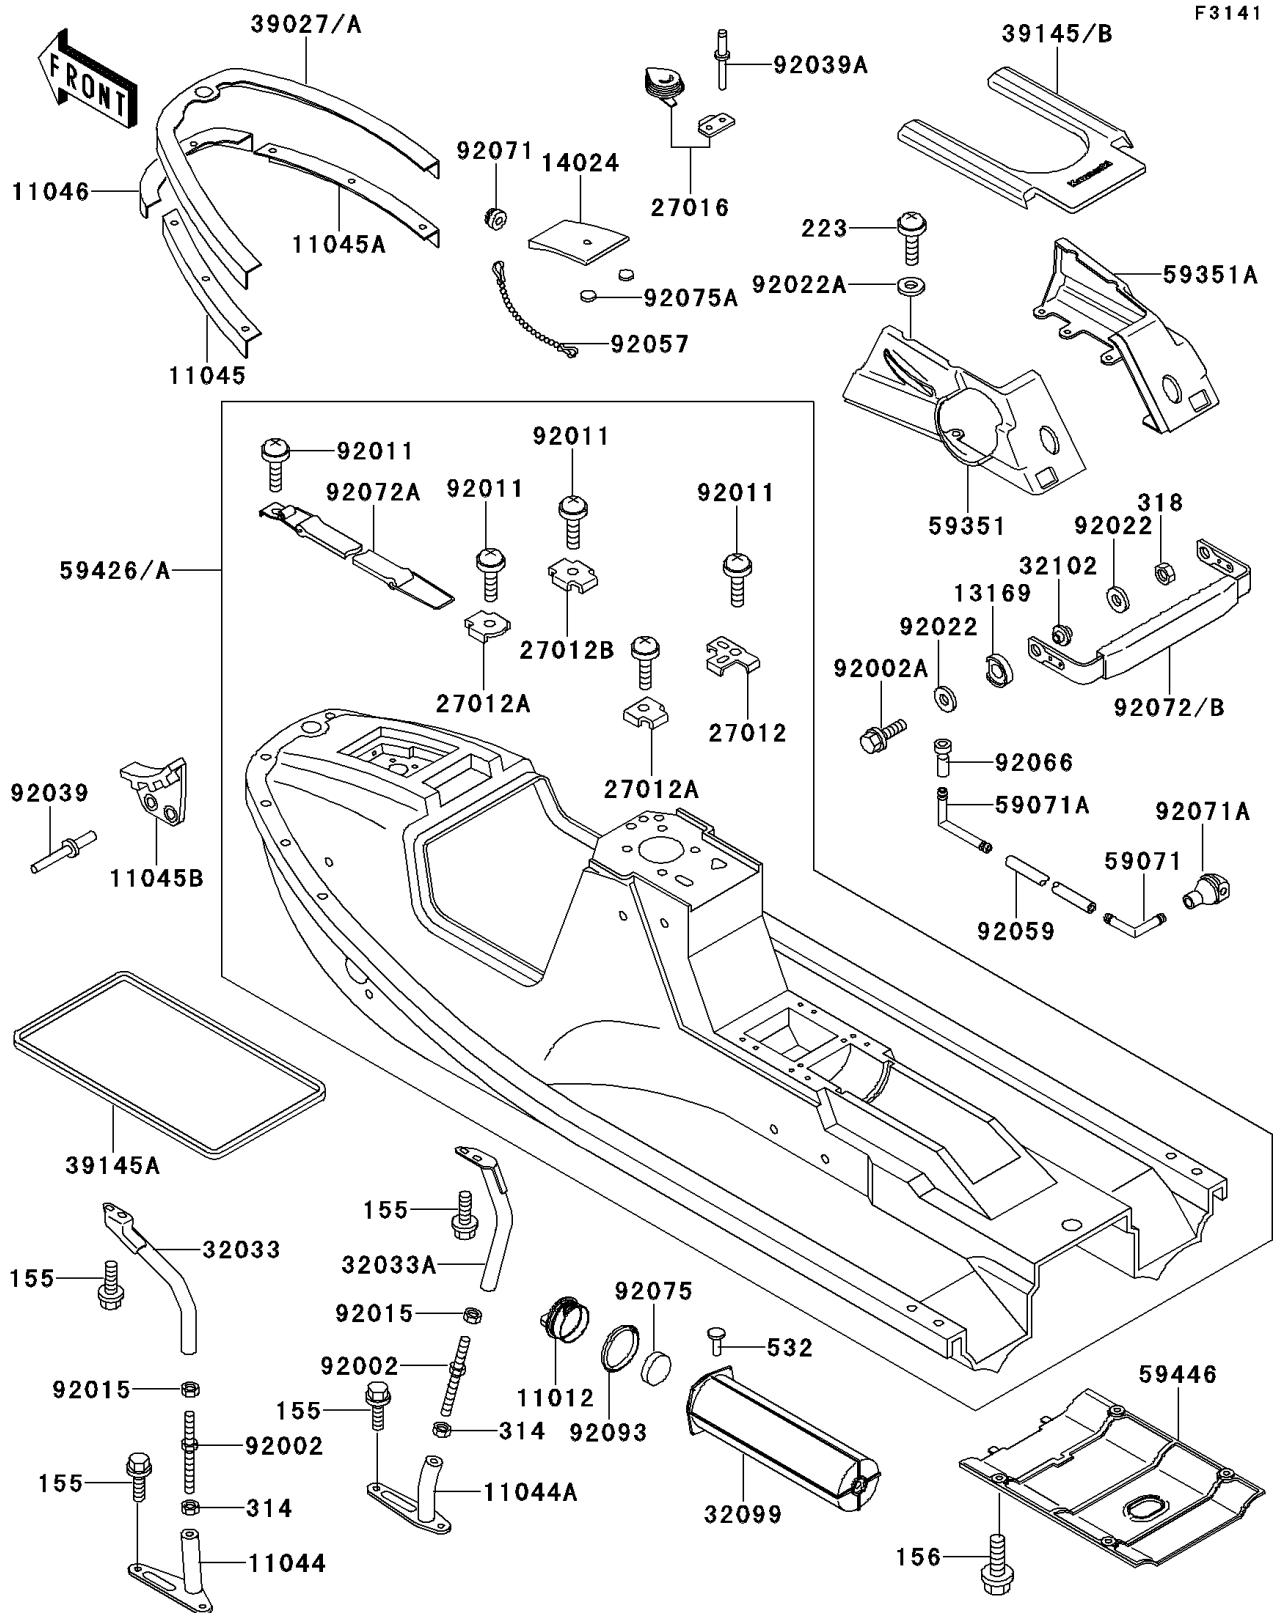

1991 X2

PARTS DIAGRAM

Hull

1991 X2

PARTS LIST

Hull

Kawasaki

Let the Good Times Roll®

ITEM NAME

PART NUMBER

QUANTITY
