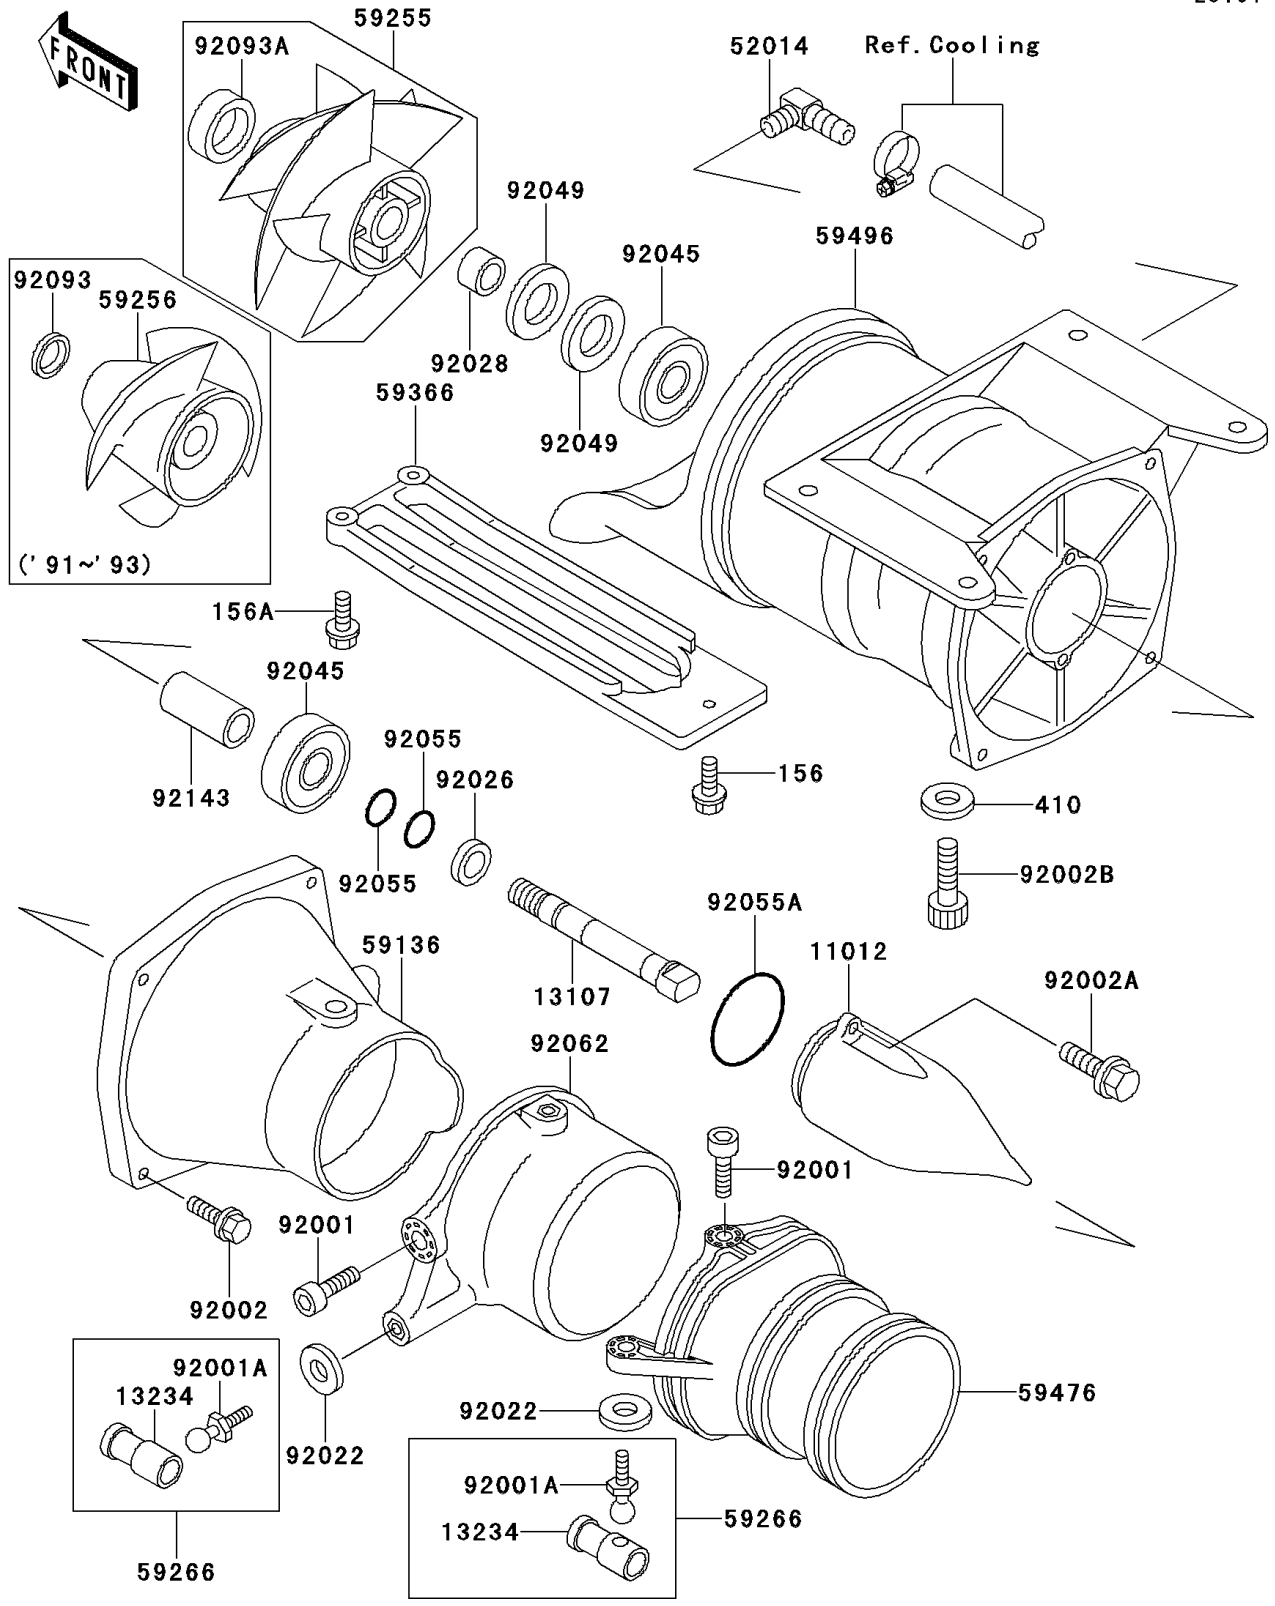

1992 X2

PARTS DIAGRAM

Jet Pump

E3191

1992 X2

PARTS LIST

Jet Pump

Kawasaki

Let the Good Times Roll®

ITEM NAME

PART NUMBER

QUANTITY
