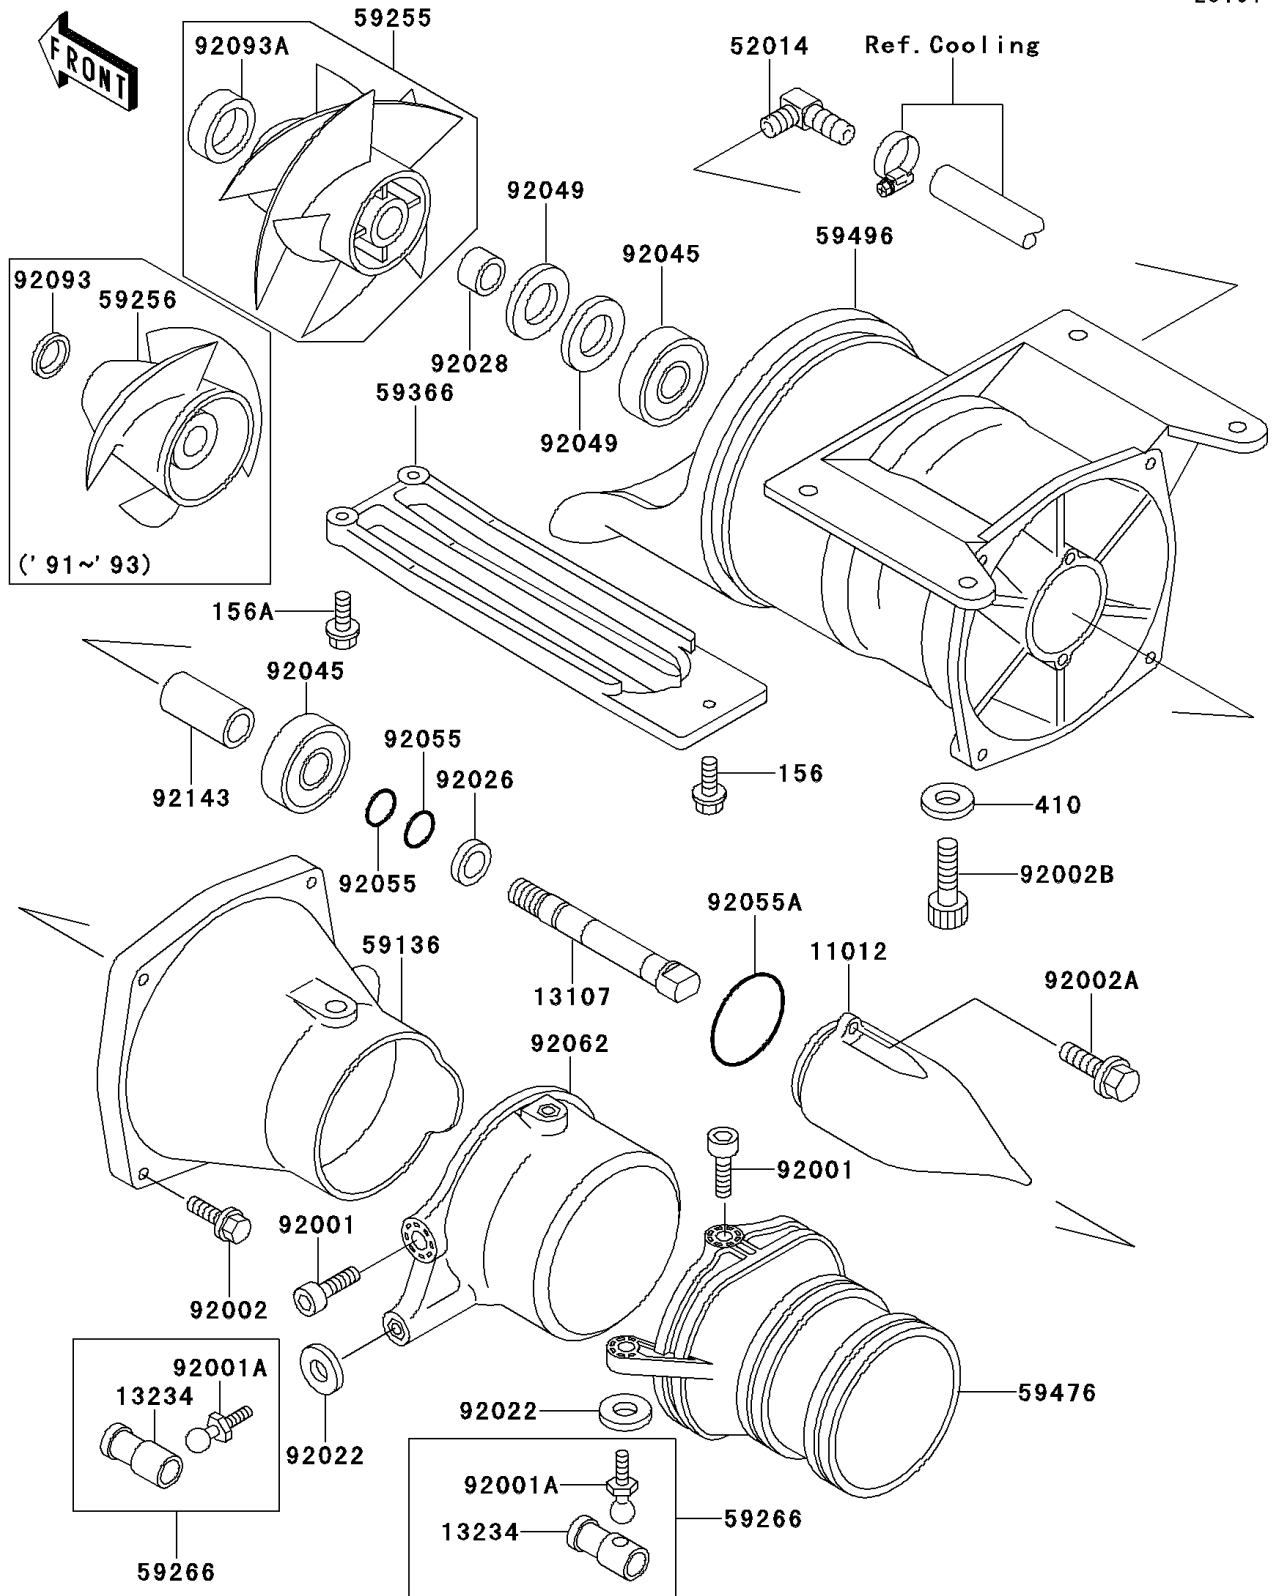

1991 X2

PARTS DIAGRAM

Jet Pump

E3191

1991 X2

PARTS LIST

Jet Pump

ITEM NAME

PART NUMBER

QUANTITY
